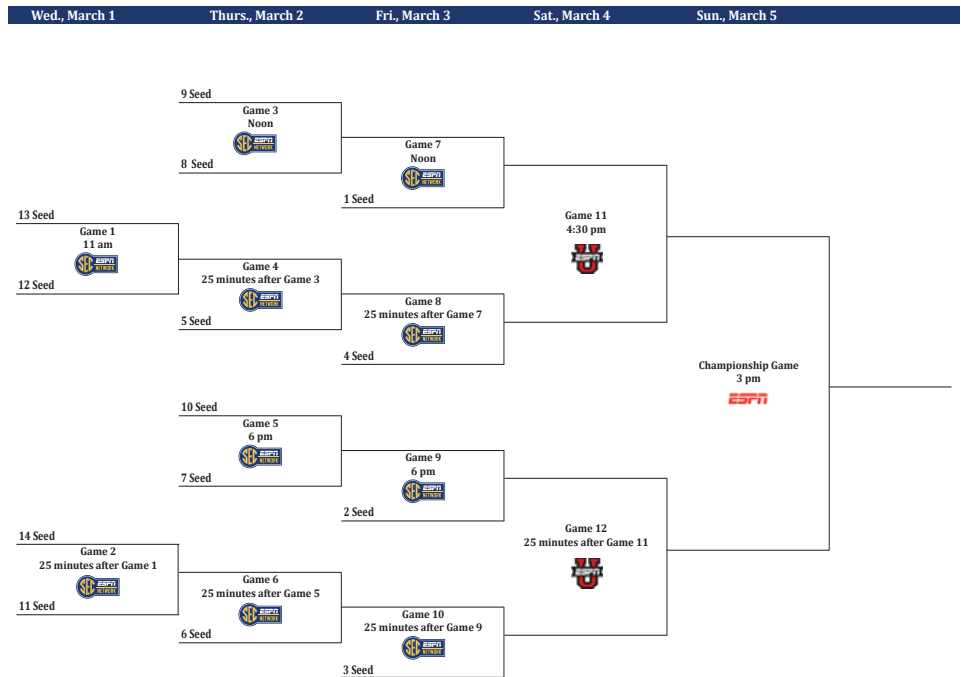

1. **Two-Team Tie:** The following procedure will be used in the following order until the tie is broken:
  - A) Won-lost results of head-to-head competition between the two teams.
  - B) Won-lost record of the two teams versus the No. 1 seed (and proceeding through the No. 14 seed, if necessary).
  - C) Coin flip by the Commissioner.

2. **Three-Team Tie (or more):** Won-lost record of the two teams versus the No. 1 seed (and proceeding through the No. 14 seed, if necessary).
  - A) Best winning percentage of games played among the tied teams (Example: Team A is 3-1, Team B is 2-2 and Team C is 1-3 – Team A would be seeded highest, Team B second-highest and Team C lowest of the three).
  - B) Best winning percentage of the tied teams versus the No. 1 seed (and proceeding through the No. 14 seed, if necessary).
  - C) If two teams remain, coin flip by the Commissioner.
  - D) If three or more teams remain, draw by the Commissioner.

For the purpose of seeding, if an institution is precluded from participating in the tournament, such institution will automatically be seeded last. The No. 11 seed will then receive a bye. However, for the purpose of breaking ties, that team will remain where it finished in the regular-season standings BEFORE being seeded last.

Future Dates & Sites

2024	March 6-10	Greenville
2025	March 5-9	Greenville
2026	March 4-8	TBD

2023 SEC Women's Basketball Tournament March 1 - 5 • Greenville, S.C. • Bon Secours Wellness Arena