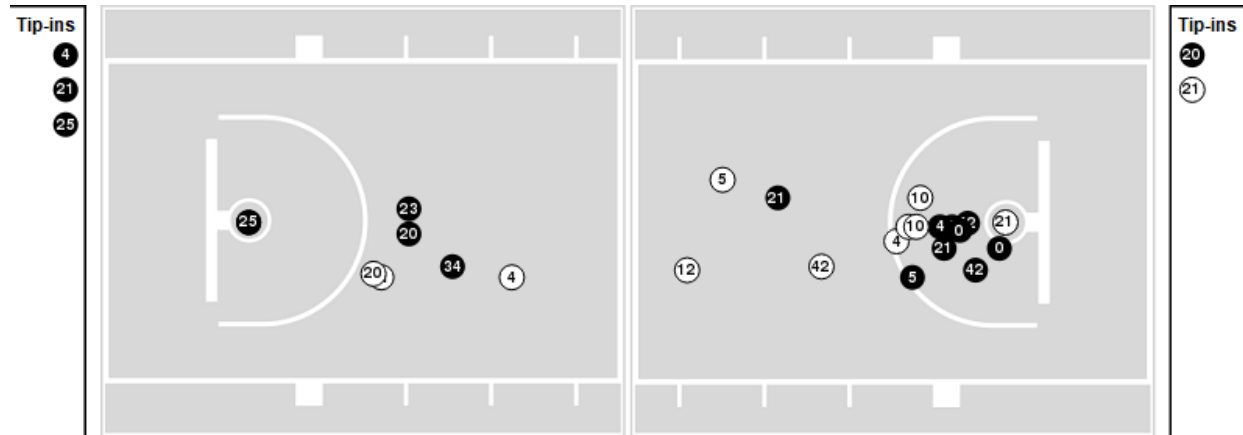

Blow Up Chart

● Made ○ Missed N - Player Number

Vanderbilt	M/A	%
Field Goals	35/73	48
2 Points	21/36	58
3 Points	14/37	38
Free Throws	9/11	82

Vanderbilt	M/A	%
Points in the Paint	32 (16 / 27)	59
Fast Break Points	6 (5/5)	100
Second Chance Points	24 (13/18)	72
Effective FG%	58