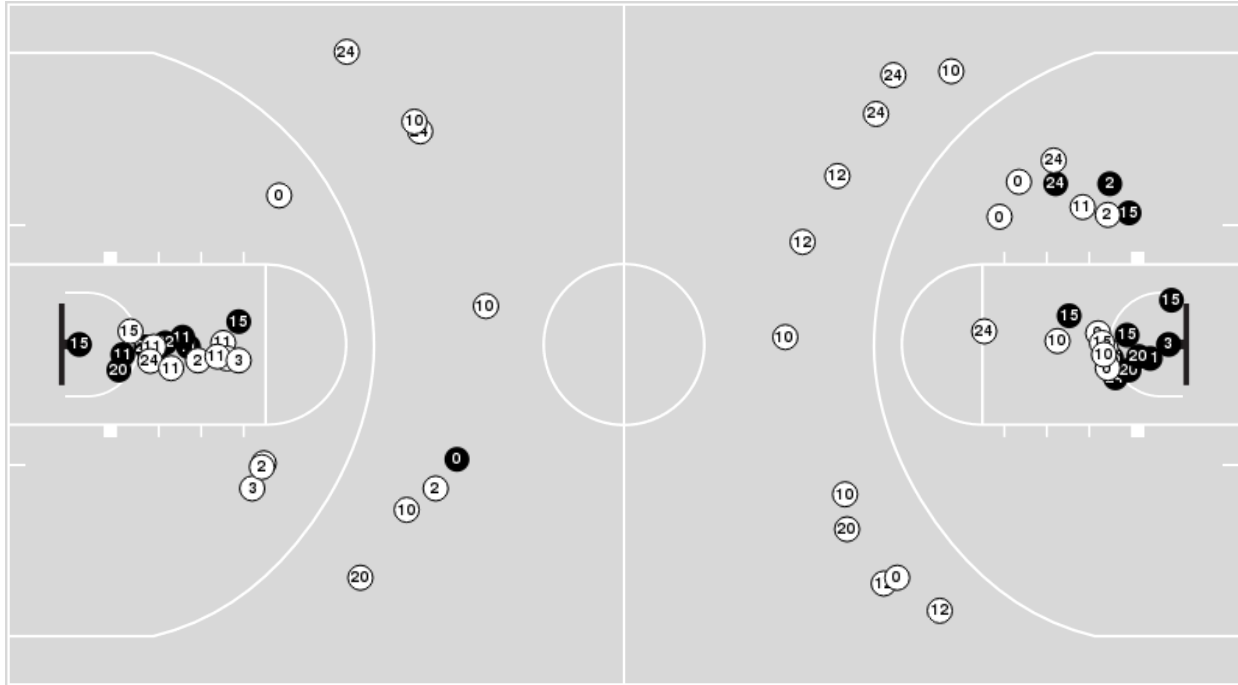

Players => 0, 1, 2, 3, 5, 10, 11, 12, 15, 20, 22, 23, 24, 30, 33FG Types=>AllResults=>All

Southeastern La.

All Field Goals