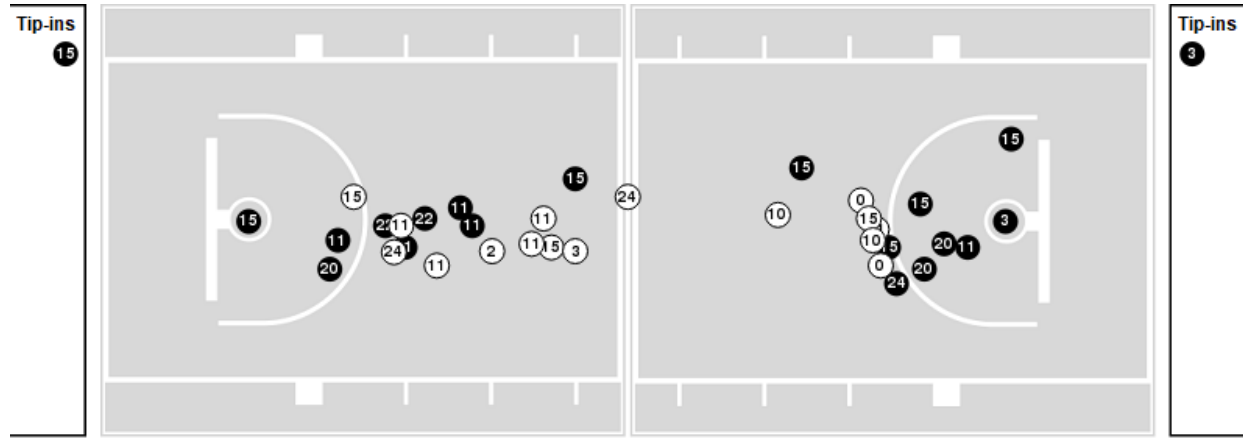

Blow Up Chart

● Made   ○ Missed   N - Player Number

Southeastern La.	M/A	%
Field Goals	22/65	34
2 Points	21/46	46
3 Points	1/19	5
Free Throws	10/15	67

Southeastern La.	M/A	%
Points in the Paint	36 (18 / 34)	53
Fast Break Points	4 (2/2)	100
Second Chance Points	13 (8/15)	53
Effective FG%	35