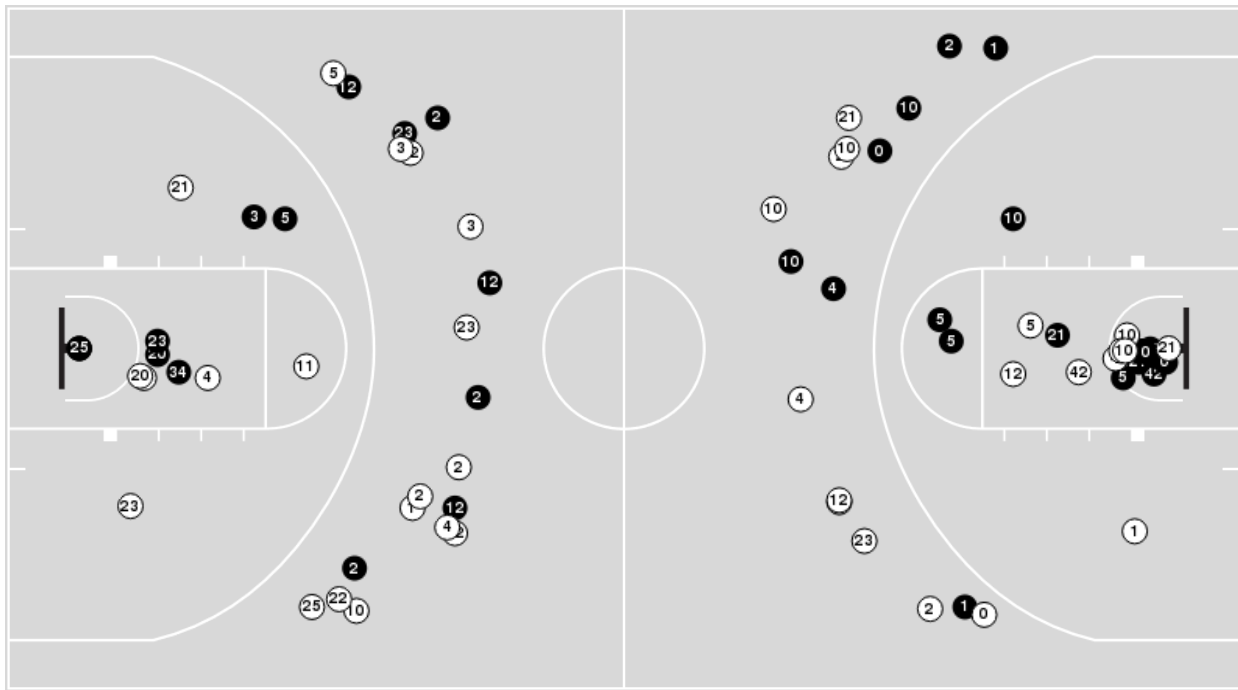

Officials: Rob Rorke, Vladimir Voyard-Tadal, Josue Nieves

Players => AllFG Types=>AllResults=>All

Vanderbilt

All Field Goals