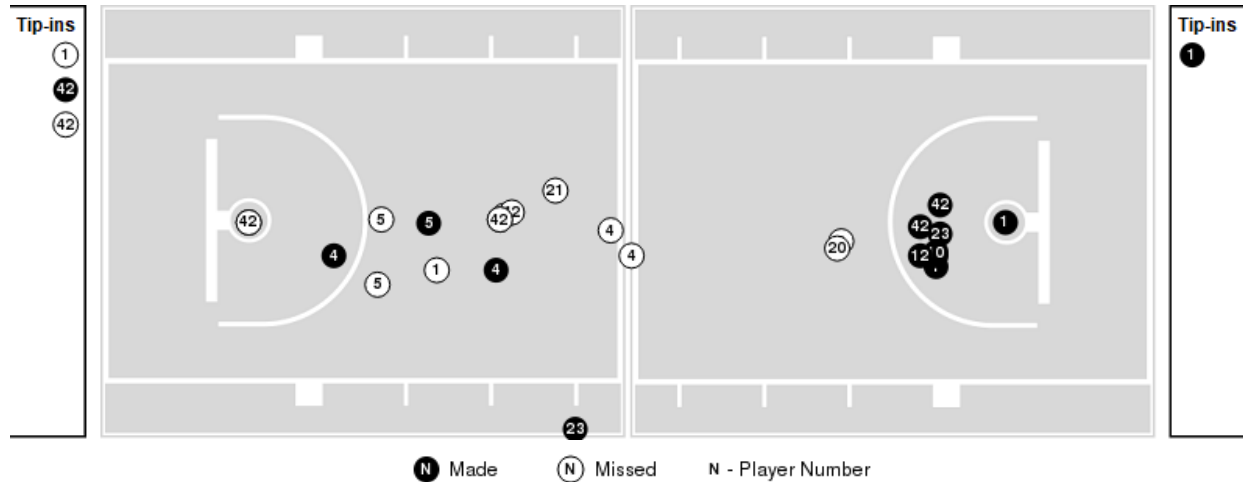

Blow Up Chart

Vanderbilt	M/A	%
Field Goals	21/64	33
2 Points	18/39	46
3 Points	3/25	12
Free Throws	3/8	38

Vanderbilt	M/A	%
Points in the Paint	26 (13 / 27)	48
Fast Break Points	3 (1/1)	100
Second Chance Points	8 (4/11)	36
Effective FG%	35