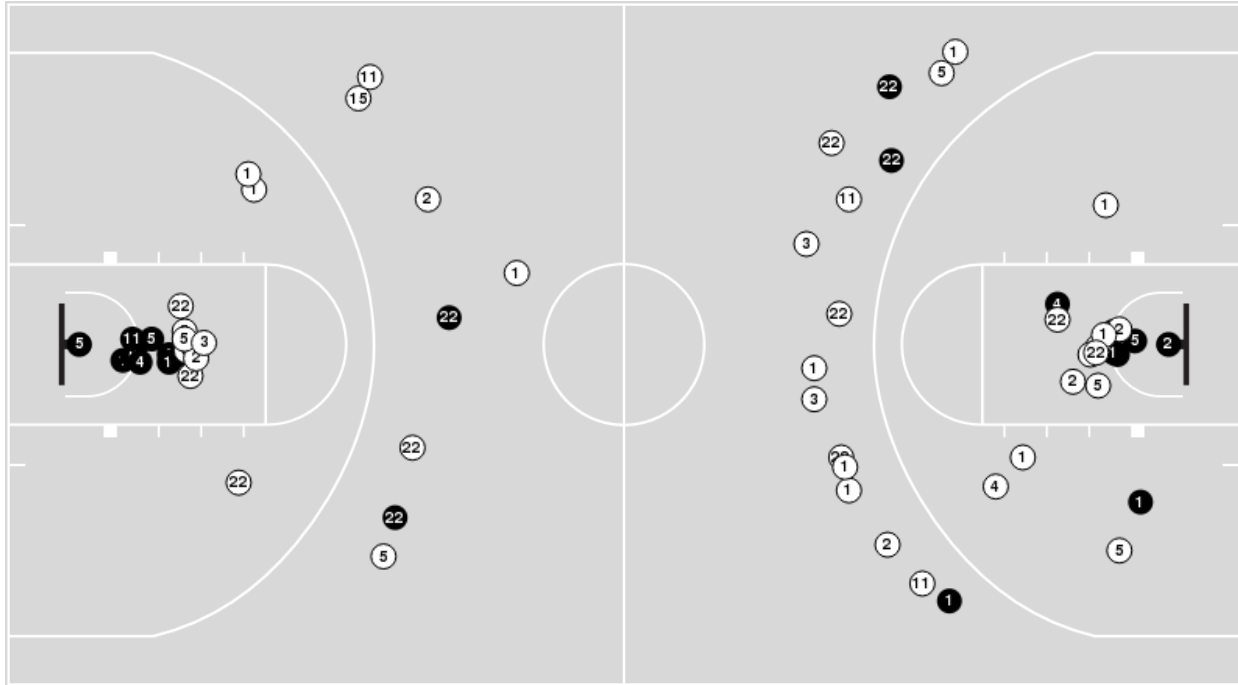

Players => AllFG Types=>AllResults=>All
Southern Miss.

All Field Goals