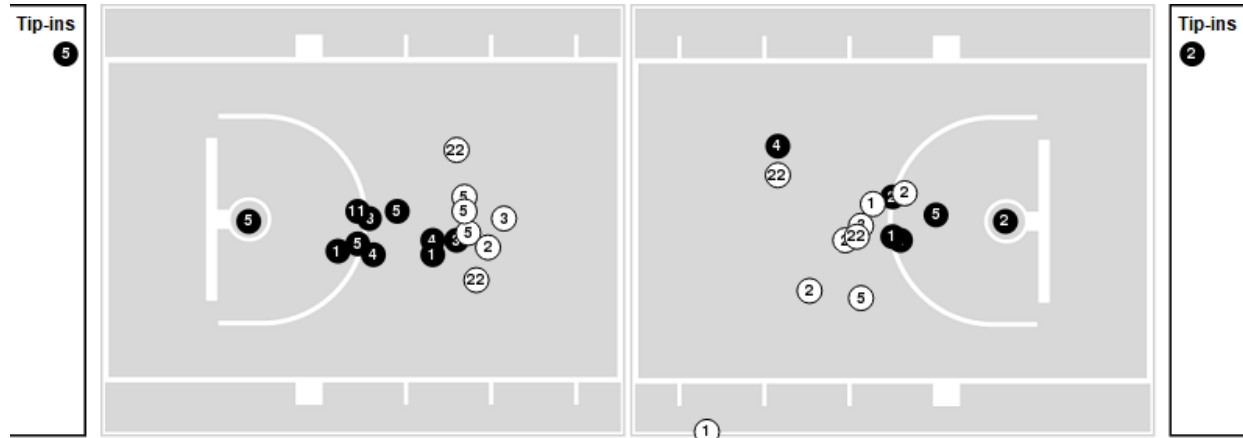

Blow Up Chart

● Made   ○ Missed   N - Player Number

Southern Miss.	M/A	%
Field Goals	22/63	35
2 Points	17/39	44
3 Points	5/24	21
Free Throws	11/14	79

Southern Miss.	M/A	%
Points in the Paint	32 (16 / 31)	52
Fast Break Points	6 (3/3)	100
Second Chance Points	12 (6/11)	55
Effective FG%	39