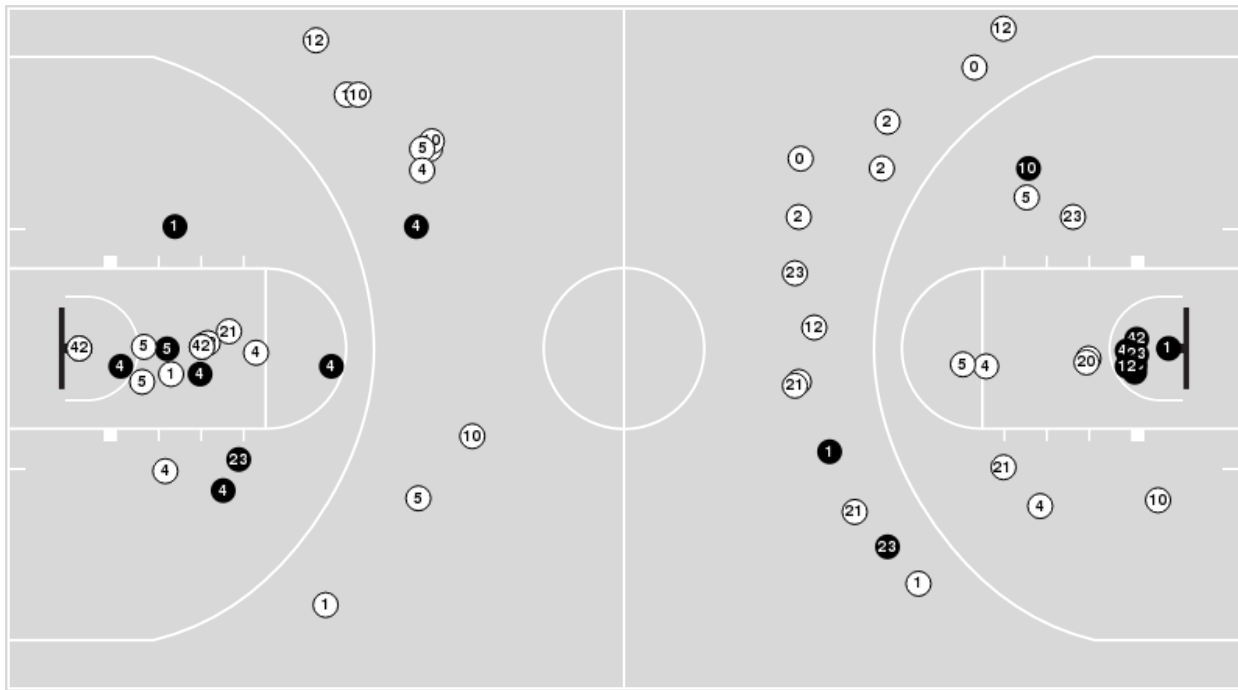

Players => AllFG Types=>AllResults=>All

Vanderbilt

All Field Goals