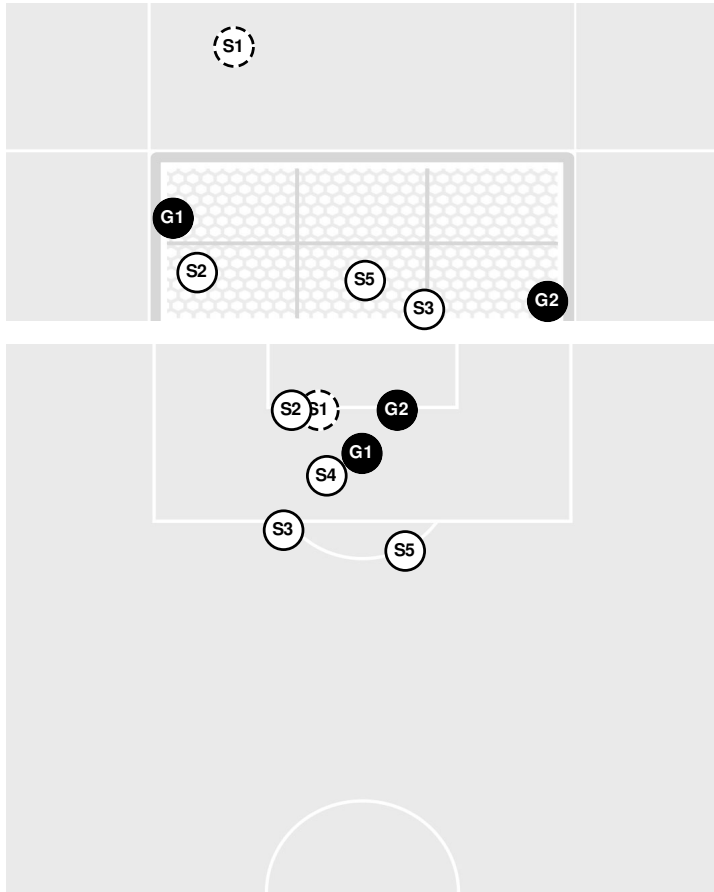

Official Soccer Shot Chart - Final
South Carolina vs Vanderbilt
10/14/2022 Vanderbilt Soccer Complex, Nashville
2022-23 Women's Soccer

Match Time: 7:00 PM
Match Duration: 01:53
Attendance: 679

Officials:

Shots by Half Intervals	Commodores	1st Half	2nd Half	
		Gamecocks	2	5
		3	10	

Shot Chart

COMMODORES