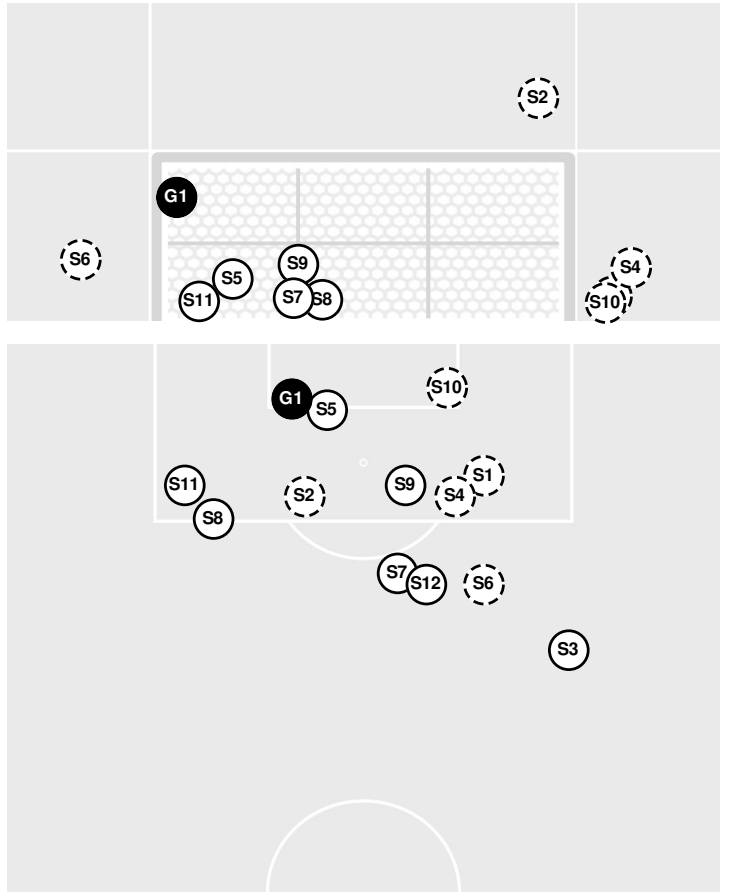

### **SOUTH CAROLINA 1, VANDERBILT 2**

Official Soccer Shot Chart - Final  
**South Carolina vs Vanderbilt**  
 10/14/2022 Vanderbilt Soccer Complex, Nashville  
 2022-23 Women's Soccer

**Match Time:** 7:00 PM  
**Match Duration:** 01:53  
**Attendance:** 679

**Officials:**

| Shots by Half Intervals | Commodores | 1st Half  | 2nd Half |
|-------------------------|------------|-----------|----------|
|                         |            | Gamecocks | 2        |
|                         |            | 3         | 10       |

**Shot Chart**

**COMMODORES**

**GAMECOCKS**

Shot Off Target  
 Shot On Target  
 Blocked  
 Goal / Own Goal

**Shot Summary**

Official Soccer Shot Chart - Final  
**South Carolina vs Vanderbilt**  
10/14/2022 Vanderbilt Soccer Complex, Nashville  
2022-23 Women's Soccer