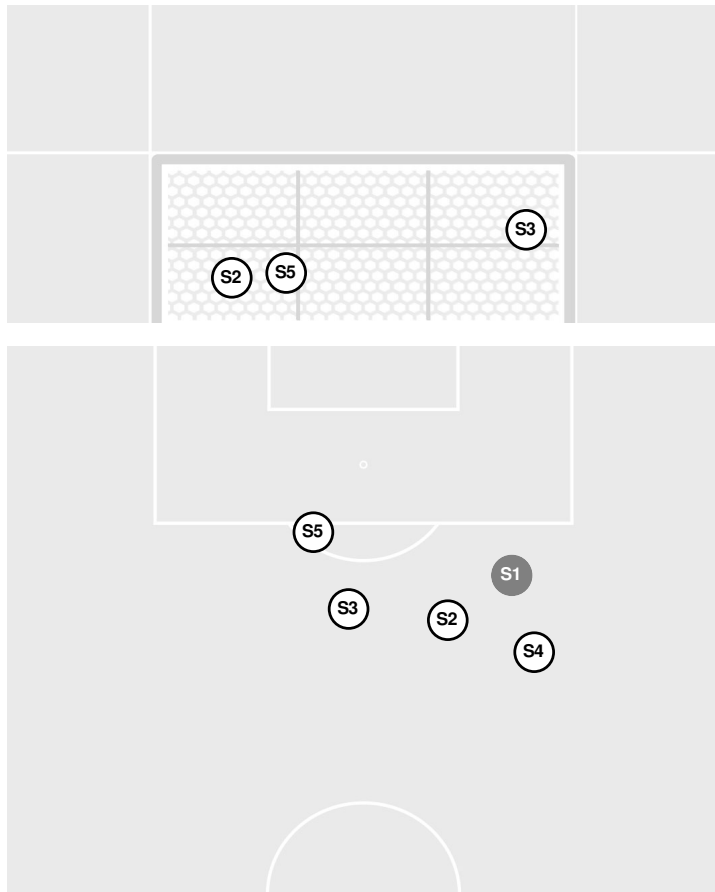

Shot Chart

BLUE RAIDERS

COMMODORES

S Shot Off Target
 S Shot On Target
 S Blocked
 G Goal / Own Goal

Shot Summary

Official Soccer Shot Chart - Final

Vanderbilt vs Middle Tenn.

9/11/2022 Dean A. Hayes Track and Soccer Stadium, Murfreesboro
2022-23 Women's Soccer