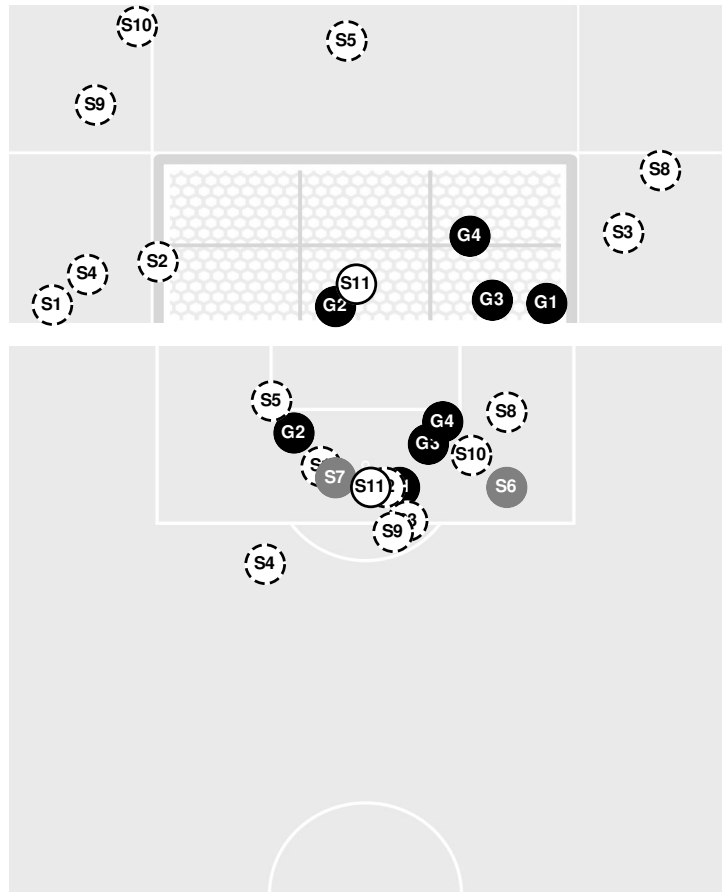

VANDERBILT 2, MIDDLE TENN. 0

Officials: Paul Terry, Tony Sheets, Frank Jones, Al Overton

| Shots by Half Intervals | Blue Raiders | 1st Half | 2nd Half |
|-------------------------|--------------|----------|----------|
| | | 4 | 1 |
| | Commodores | 6 | 9 |

Shot Chart

BLUE RAIDERS

COMMODORES

S Shot Off Target
 S Shot On Target
 S Blocked
 G Goal / Own Goal

Shot Summary

Official Soccer Shot Chart - Final

Vanderbilt vs Middle Tenn.

9/11/2022 Dean A. Hayes Track and Soccer Stadium, Murfreesboro
2022-23 Women's Soccer