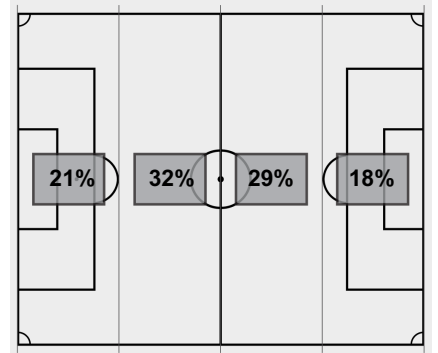

Saves by period	1	2	Total
ETSU	3	1	4
Vanderbilt	0	1	1

Corner kicks	1	2	Total
ETSU	0	0	0
Vanderbilt	0	2	2

Fouls	1	2	Total
ETSU	3	2	5
Vanderbilt	2	1	3

Scoring summary:

No.	Time	Team	Goal scorer	Assist	Description
1.	19:53	VAN	Amber Nguyen (1)	Raegan Kelley	
2.	22:23	VAN	Alex Kerr (3)	Rachel Deresky	
3.	26:08	VAN	Rachel Deresky (3)	Raegan Kelley	
4.	34:30	VAN	Tina Bruni (1)	Addie Porter	
5.	51:52	VAN	Amber Nguyen (2)	Abi Brighton	
6.	59:57	VAN	Raegan Kelley (2)	Rachel Deresky	

Cautions and ejections:

Soccer Box Score (End of 2nd Half)
2022-23 Women's Soccer
ETSU vs Vanderbilt (9/2/2022 at Nashville, UNITED STATES)

Stadium: Vanderbilt Soccer Complex

Officials: Referee: Samantha Martinez; Asst. Referee: Kristin Patterson; Paul Terry; Alt. Official: Matt Drew;

Offsides: ETSU 1, Vanderbilt 3.

Attacking Direction →

4	TOTAL SHOTS	13
1	SHOTS ON TARGET	10
4	SAVES	1
0	CORNERS	2
1	OFFSIDES	3
0	YELLOW CARDS	0
0	RED CARDS	0
31%	POSSESSION TOTAL	69%

← Attacking Direction