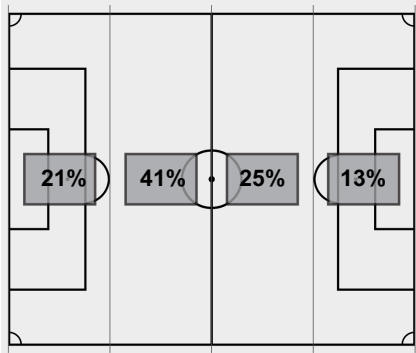

Saves by period	1	2	Total
ETSU	3	1	4
Vanderbilt	0	1	1

Corner kicks	1	2	Total
ETSU	0	0	0
Vanderbilt	0	2	2

Fouls	1	2	Total
ETSU	3	2	5
Vanderbilt	2	1	3

Scoring summary:

No.	Time	Team	Goal scorer	Assist	Description
1.	19:53	VAN	Amber Nguyen (1)	Raegan Kelley	
2.	22:23	VAN	Alex Kerr (3)	Rachel Deresky	
3.	26:08	VAN	Rachel Deresky (3)	Raegan Kelley	
4.	34:30	VAN	Tina Bruni (1)	Addie Porter	
5.	51:52	VAN	Amber Nguyen (2)	Abi Brighton	
6.	59:57	VAN	Raegan Kelley (2)	Rachel Deresky	

Cautions and ejections:

Soccer Box Score (End of 2nd Half)
2022-23 Women's Soccer
ETSU vs Vanderbilt (9/2/2022 at Nashville, UNITED STATES)

Stadium: Vanderbilt Soccer Complex

Officials: Referee: Samantha Martinez; Asst. Referee: Kristin Patterson; Paul Terry; Alt. Official: Matt Drew;

Offsides: ETSU 1, Vanderbilt 3.

Attacking Direction →

4	TOTAL SHOTS	13
1	SHOTS ON TARGET	10
4	SAVES	1
0	CORNERS	2
1	OFFSIDES	3
0	YELLOW CARDS	0
0	RED CARDS	0
31%	POSSESSION TOTAL	69%

← Attacking Direction