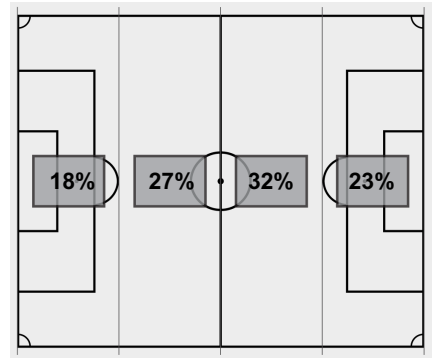

Corner kicks	1	2	Total
Bisons	0	3	3
Commodores	1	1	2

Fouls	1	2	Total
Bisons	4	4	8
Commodores	4	6	10

Scoring summary:

No.	Time	Team	Goal scorer	Assist	Description
1.	06:57	VAN	Raegan Kelley (3)	Abena Aidoo	
2.	46:57	LIP	Logan McFadden (1)	Kale'a Perry	

Cautions and ejections:

YC - Commodores #26 58:31; YC - Commodores #4 86:01

Stadium: Vanderbilt Soccer Complex

Officials:

Offsides: Lipscomb 3, Vanderbilt 1.

Soccer Box Score (End of 2nd Half)
2022-23 Women's Soccer
Lipscomb vs Vanderbilt (9/8/2022 at Nashville, UNITED STATES)

Attacking Direction →

10	TOTAL SHOTS	12
4	SHOTS ON TARGET	4
3	SAVES	3
3	CORNERS	2
3	OFFSIDES	1
0	YELLOW CARDS	2
0	RED CARDS	0
43%	POSSESSION TOTAL	57%

← Attacking Direction

Official's signature _____