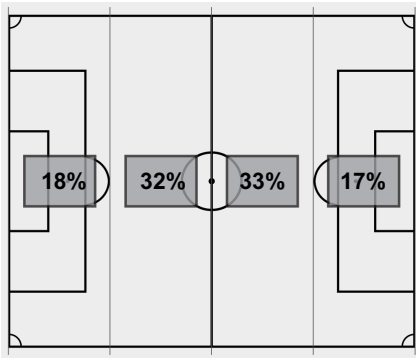

Corner kicks	1	2	Total
Bisons	0	3	3
Commodores	1	1	2

Fouls	1	2	Total
Bisons	4	4	8
Commodores	4	6	10

Scoring summary:

No.	Time	Team	Goal scorer	Assist	Description
1.	06:57	VAN	Raegan Kelley (3)	Abena Aidoo	
2.	46:57	LIP	Logan McFadden (1)	Kale'a Perry	

Cautions and ejections:

YC - Commodores #26 58:31; YC - Commodores #4 86:01

Stadium: Vanderbilt Soccer Complex

Officials:

Offsides: Lipscomb 3, Vanderbilt 1.

Soccer Box Score (End of 2nd Half)
2022-23 Women's Soccer
Lipscomb vs Vanderbilt (9/8/2022 at Nashville, UNITED STATES)

Attacking Direction →

10	TOTAL SHOTS	12
4	SHOTS ON TARGET	4
3	SAVES	3
3	CORNERS	2
3	OFFSIDES	1
0	YELLOW CARDS	2
0	RED CARDS	0
43%	POSSESSION TOTAL	57%

← Attacking Direction

Official's signature _____