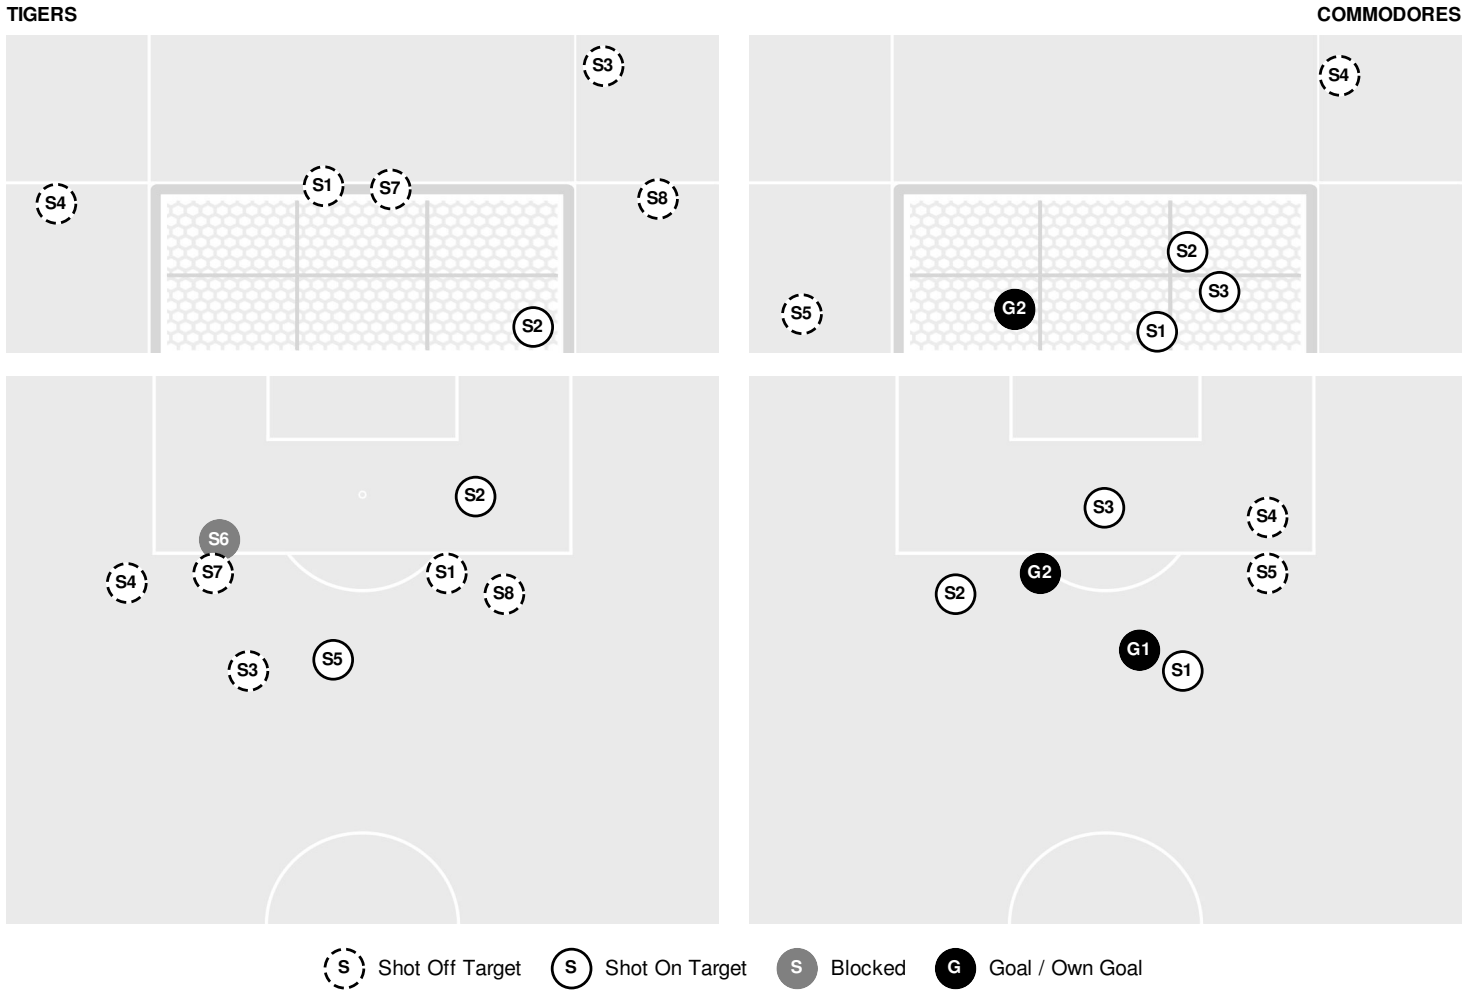

Officials: Elvis Mahmutovic, Ryan Cook, Don Tebeau, Justin Tomicich

Shots by Half Intervals		1st Half	2nd Half
Tigers		2	6
Commodores		3	4

Shot Chart

Shot Summary

TIGERS				COMMODORES			
No	Time	Player	Description	No	Time	Player	Description
S1	32'	9, Milena Fischer		S1	6'	19, Hannah McLaughlin	Saved
S2	38'	26, Keegan Good	Saved	S2	20'	19, Hannah McLaughlin	Saved
S3	55'	26, Keegan Good		S3	41'	22, Ella Shamburger	Saved
S4	58'	4, Kylie Dobbs		S4	66'	2, Peyton Cutshall	
S5	75'	9, Milena Fischer	Saved	S5	85'	19, Hannah McLaughlin	
S6	82'	23, Elena Zuchowski	Blocked	G1	88'	23, Maddie Baker	
S7	82'	23, Elena Zuchowski		G2	90'	9, Alex Kerr	
S8	87'	16, Jessica Larson