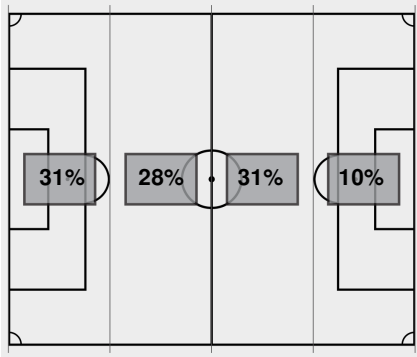

Official Soccer Box Score - First Half
Providence vs Vanderbilt
8/28/2022 Vanderbilt Soccer Complex, Nashville
2022-23 Women's Soccer

Match Time: 6:00 PM
Match Duration: 01:55
Attendance: 542

Officials:

Attacking Direction →

1	TOTAL SHOTS	7
0	SHOTS ON TARGET	4
4	SAVES	0
0	CORNERS	6
1	OFFSIDES	1
0	YELLOW CARDS	0
0	RED CARDS	0
35%	POSSESSION TOTAL	65%