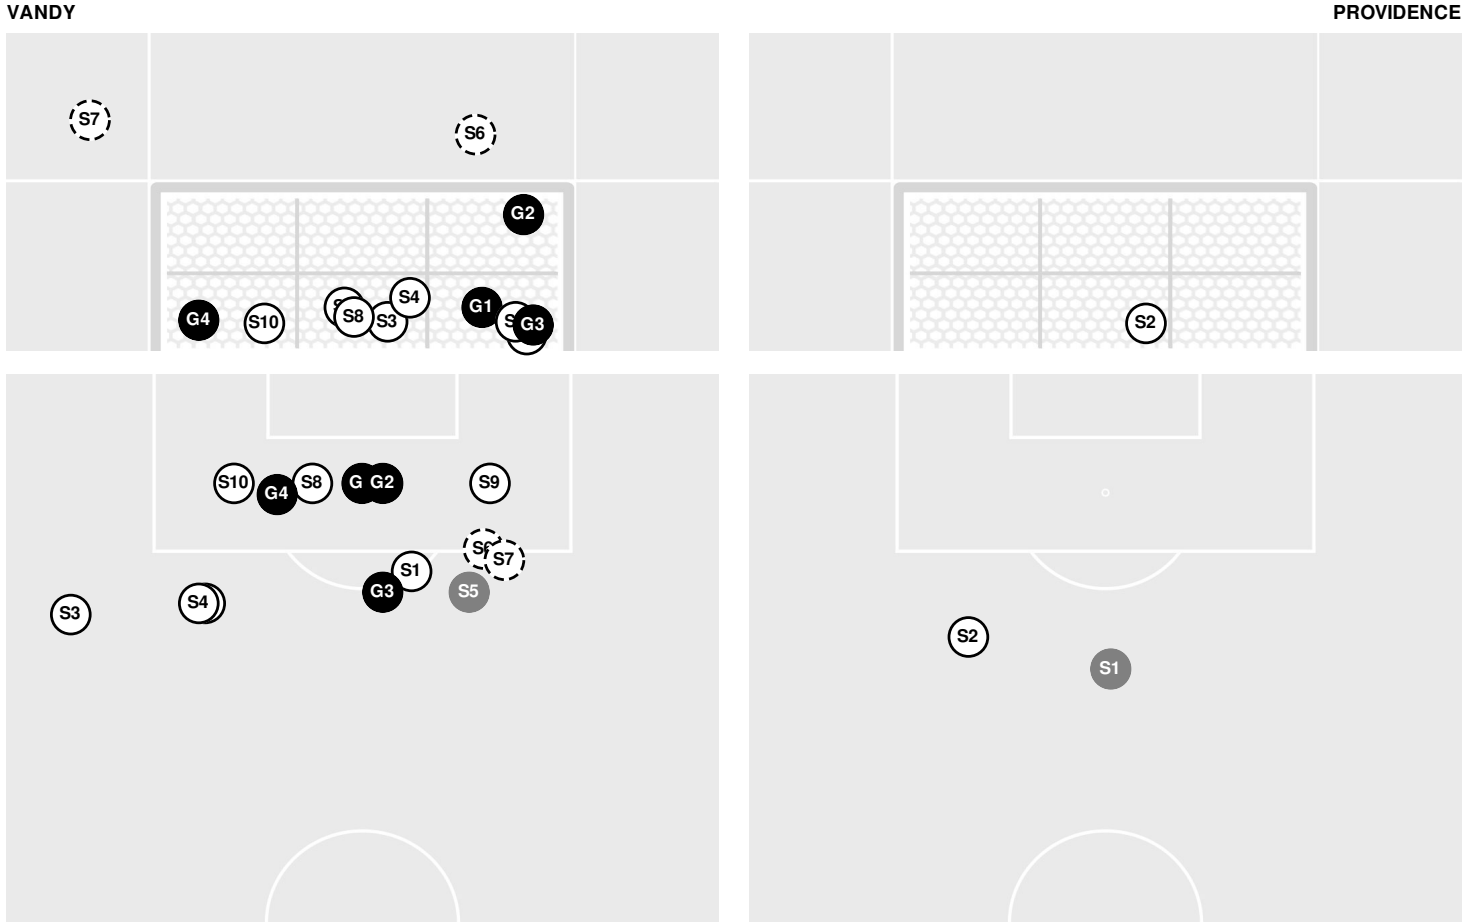

Official Soccer Shot Chart - Final
Providence vs Vanderbilt
8/28/2022 Vanderbilt Soccer Complex, Nashville
2022-23 Women's Soccer

Match Time: 6:00 PM
Match Duration: 01:55
Attendance: 542

Officials:

		1st Half	2nd Half
Shots by Half Intervals	Vandy	7	7
	Providence	1	1

Shot Chart

S Shot Off Target
S Shot On Target
S Blocked
G Goal / Own Goal

Shot Summary