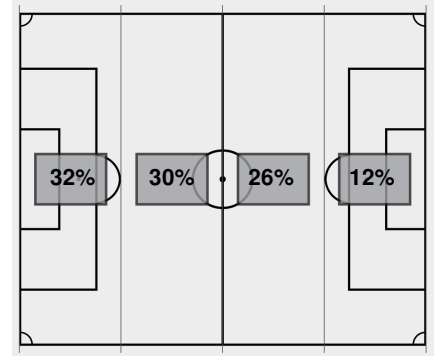

Officials:

Cautions and ejections:

YC - Providence #20 52:32

Stadium: Vanderbilt Soccer Complex

Officials:

Offsides: Providence 1, Vanderbilt 1.

Attacking Direction →

2	TOTAL SHOTS	14
1	SHOTS ON TARGET	11
7	SAVES	1
0	CORNERS	10
1	OFFSIDES	1
1	YELLOW CARDS	0
0	RED CARDS	0
36%	POSSESSION TOTAL	64%