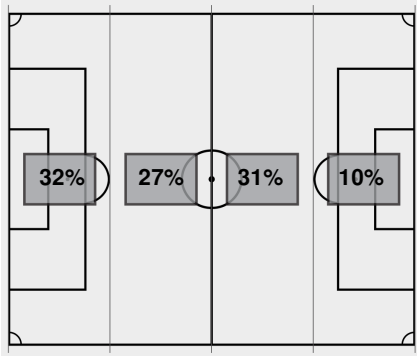

Officials:

Cautions and ejections:

YC - Providence #20 52:32

Stadium: Vanderbilt Soccer Complex

Officials:

Offsides: Providence 1, Vanderbilt 1.

Attacking Direction →

2	TOTAL SHOTS	14
1	SHOTS ON TARGET	11
7	SAVES	1
0	CORNERS	10
1	OFFSIDES	1
1	YELLOW CARDS	0
0	RED CARDS	0
36%	POSSESSION TOTAL	64%