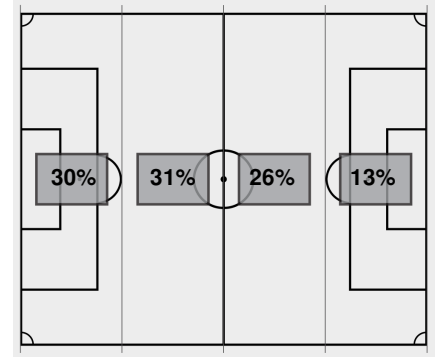

← Attacking Direction

_____
Official's signature