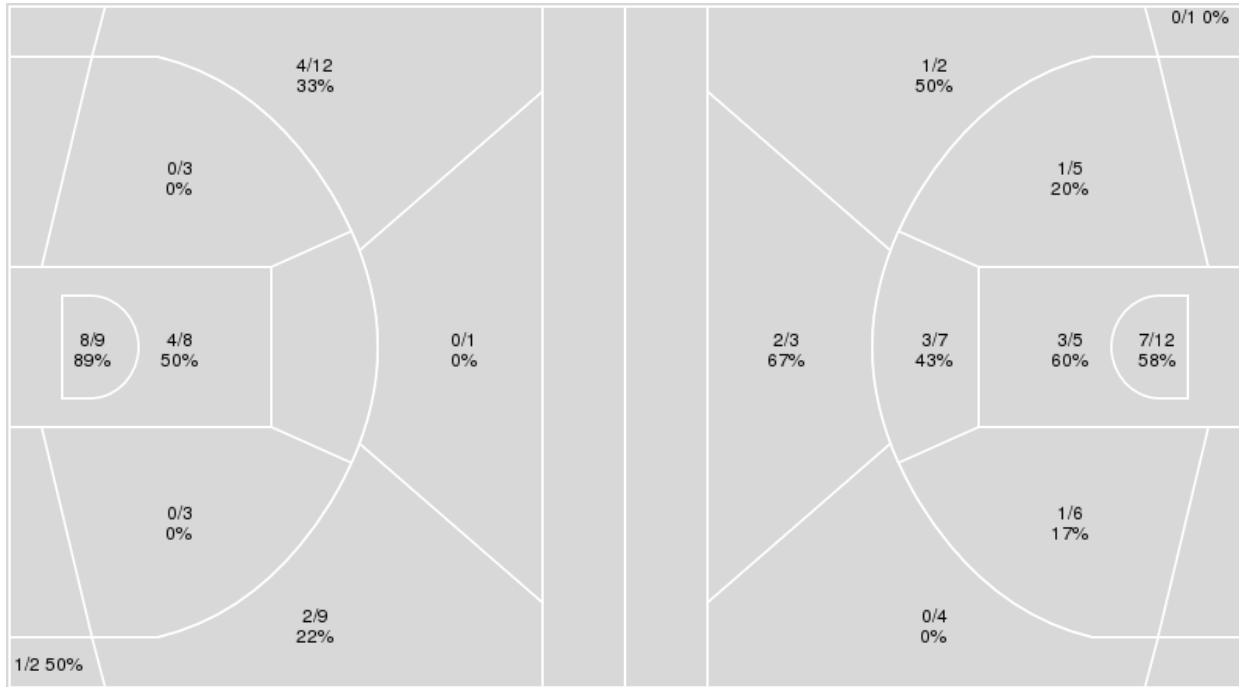

Officials: Billy Smith, Natosha Harris, Troy Winders

{ Players => 1, 2, 3, 4, 5, 10, 11, 15, 22, 23, 24, 33; } FG Types => All;
Results => All;

{ Players => 3, 5, 11, 12, 13, 14, 15, 21, 22, 23, 33, 35, 50; } FG Types
=> All; Results => All;

Middle Tenn.

Vanderbilt

Middle Tenn.	M/A	%
Field Goals	19/47	40
2 Points	12/23	52
3 Points	7/24	29
Free Throws	10/12	83

Vanderbilt	M/A	%
Field Goals	18/45	40
2 Points	15/35	43
3 Points	3/10	30
Free Throws	14/20	70