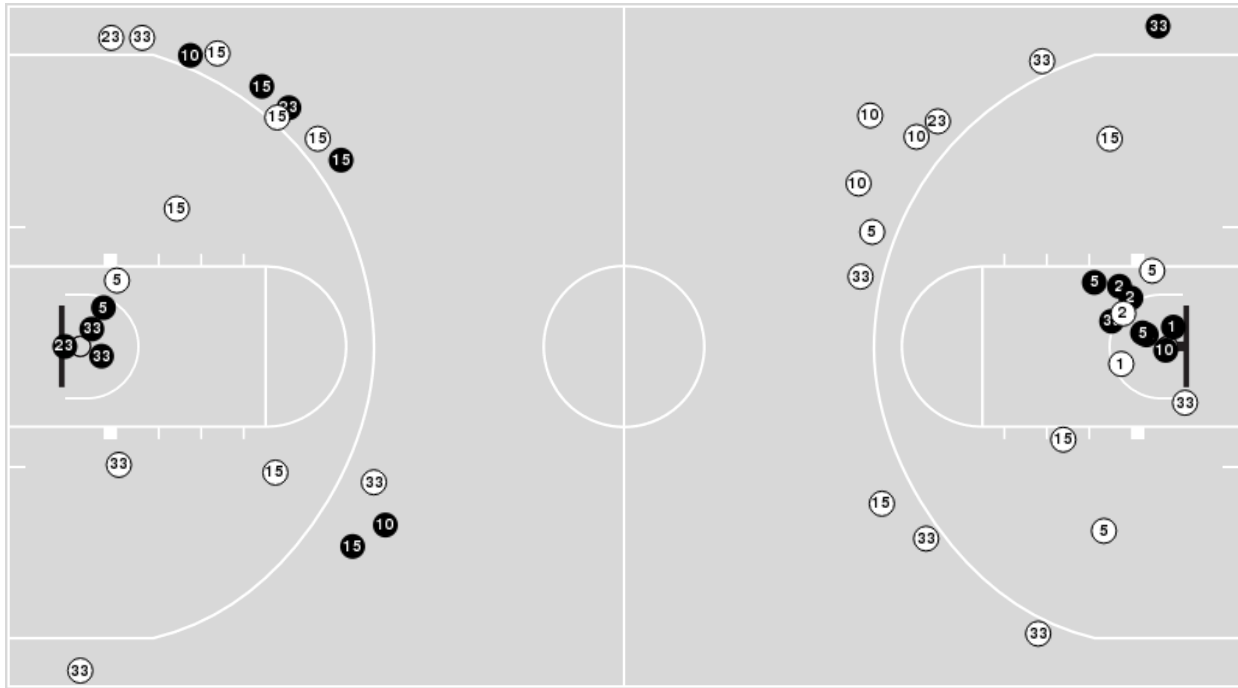

Officials: Billy Smith, Natosha Harris, Troy Winders

Players => 1, 2, 3, 4, 5, 10, 11, 15, 22, 23, 24, 33 FG Types=>All Results=>All

Middle Tenn.

All Field Goals