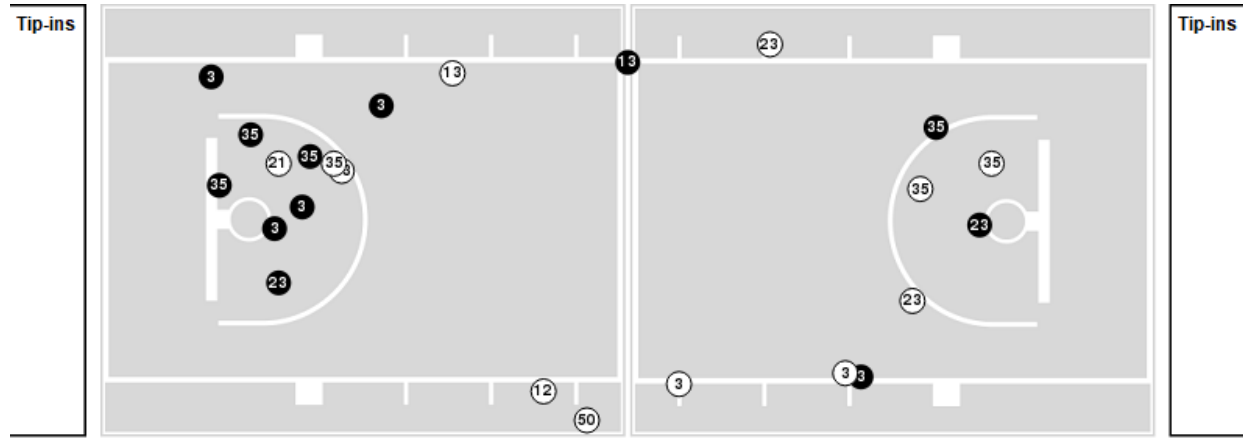

Blow Up Chart

● Made ○ Missed N - Player Number

Vanderbilt	M/A	%
Field Goals	18/45	40
2 Points	15/35	43
3 Points	3/10	30
Free Throws	14/20	70

Vanderbilt	M/A	%
Points in the Paint	20 (10 / 17)	59
Fast Break Points	6 (5/7)	71
Second Chance Points	0 (0/5)	0
Effective FG%	43