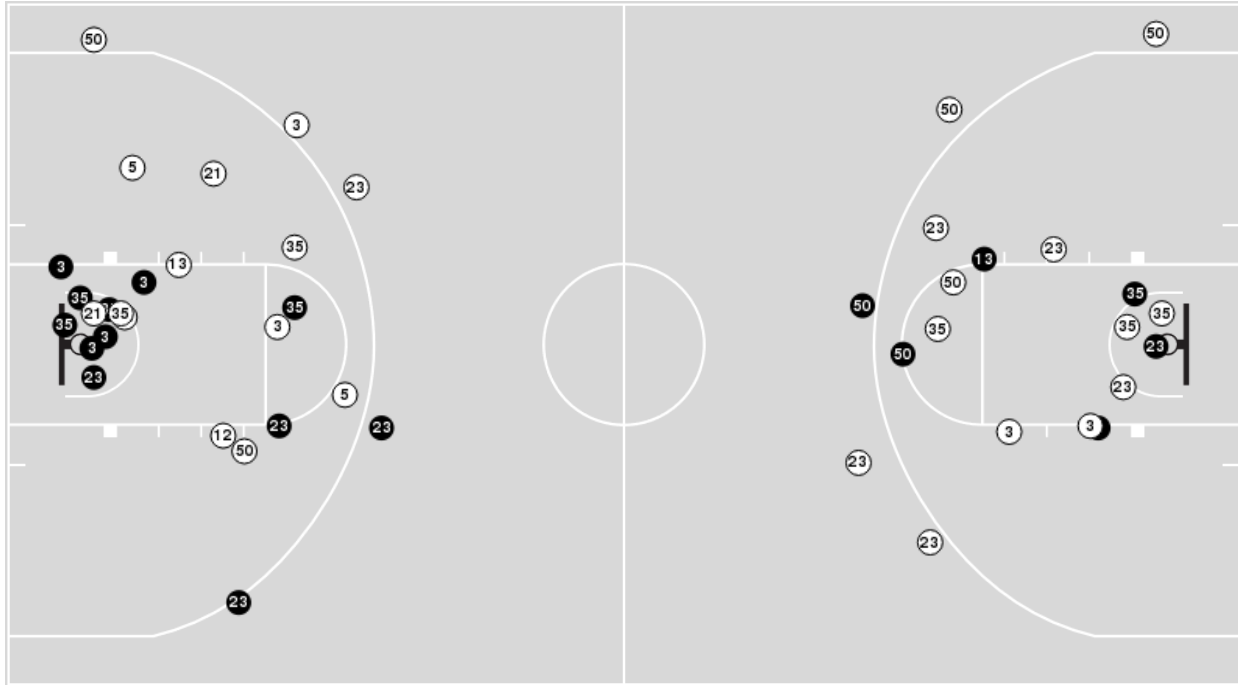

Players => 3, 5, 11, 12, 13, 14, 15, 21, 22, 23, 33, 35, 50 FG Types=>All Results=>All

Vanderbilt

All Field Goals