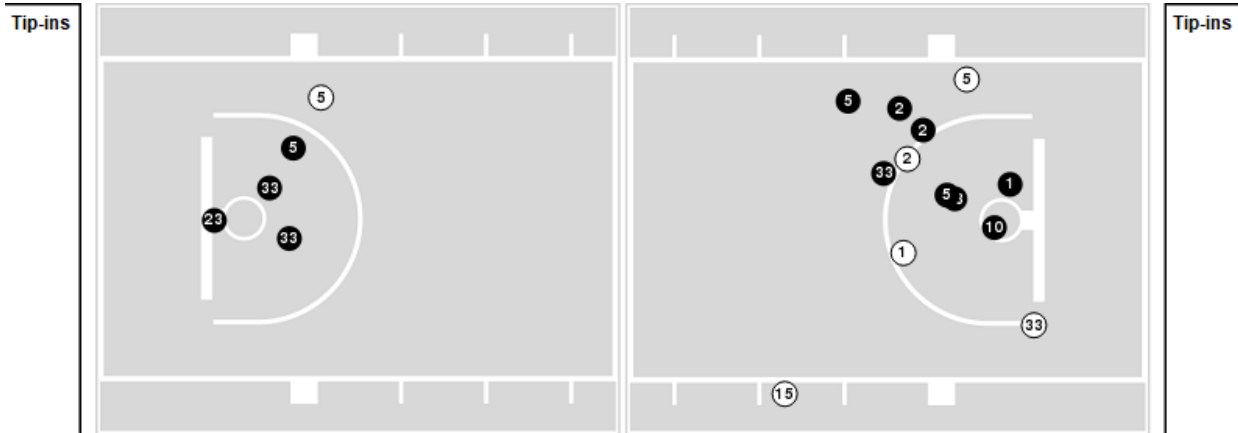

Blow Up Chart

● Made ○ Missed N - Player Number

Middle Tenn.	M/A	%
Field Goals	19/47	40
2 Points	12/23	52
3 Points	7/24	29
Free Throws	10/12	83

Middle Tenn.	M/A	%
Points in the Paint	24 (12 / 17)	71
Fast Break Points	4 (2/2)	100
Second Chance Points	5 (2/5)	40
Effective FG%	48