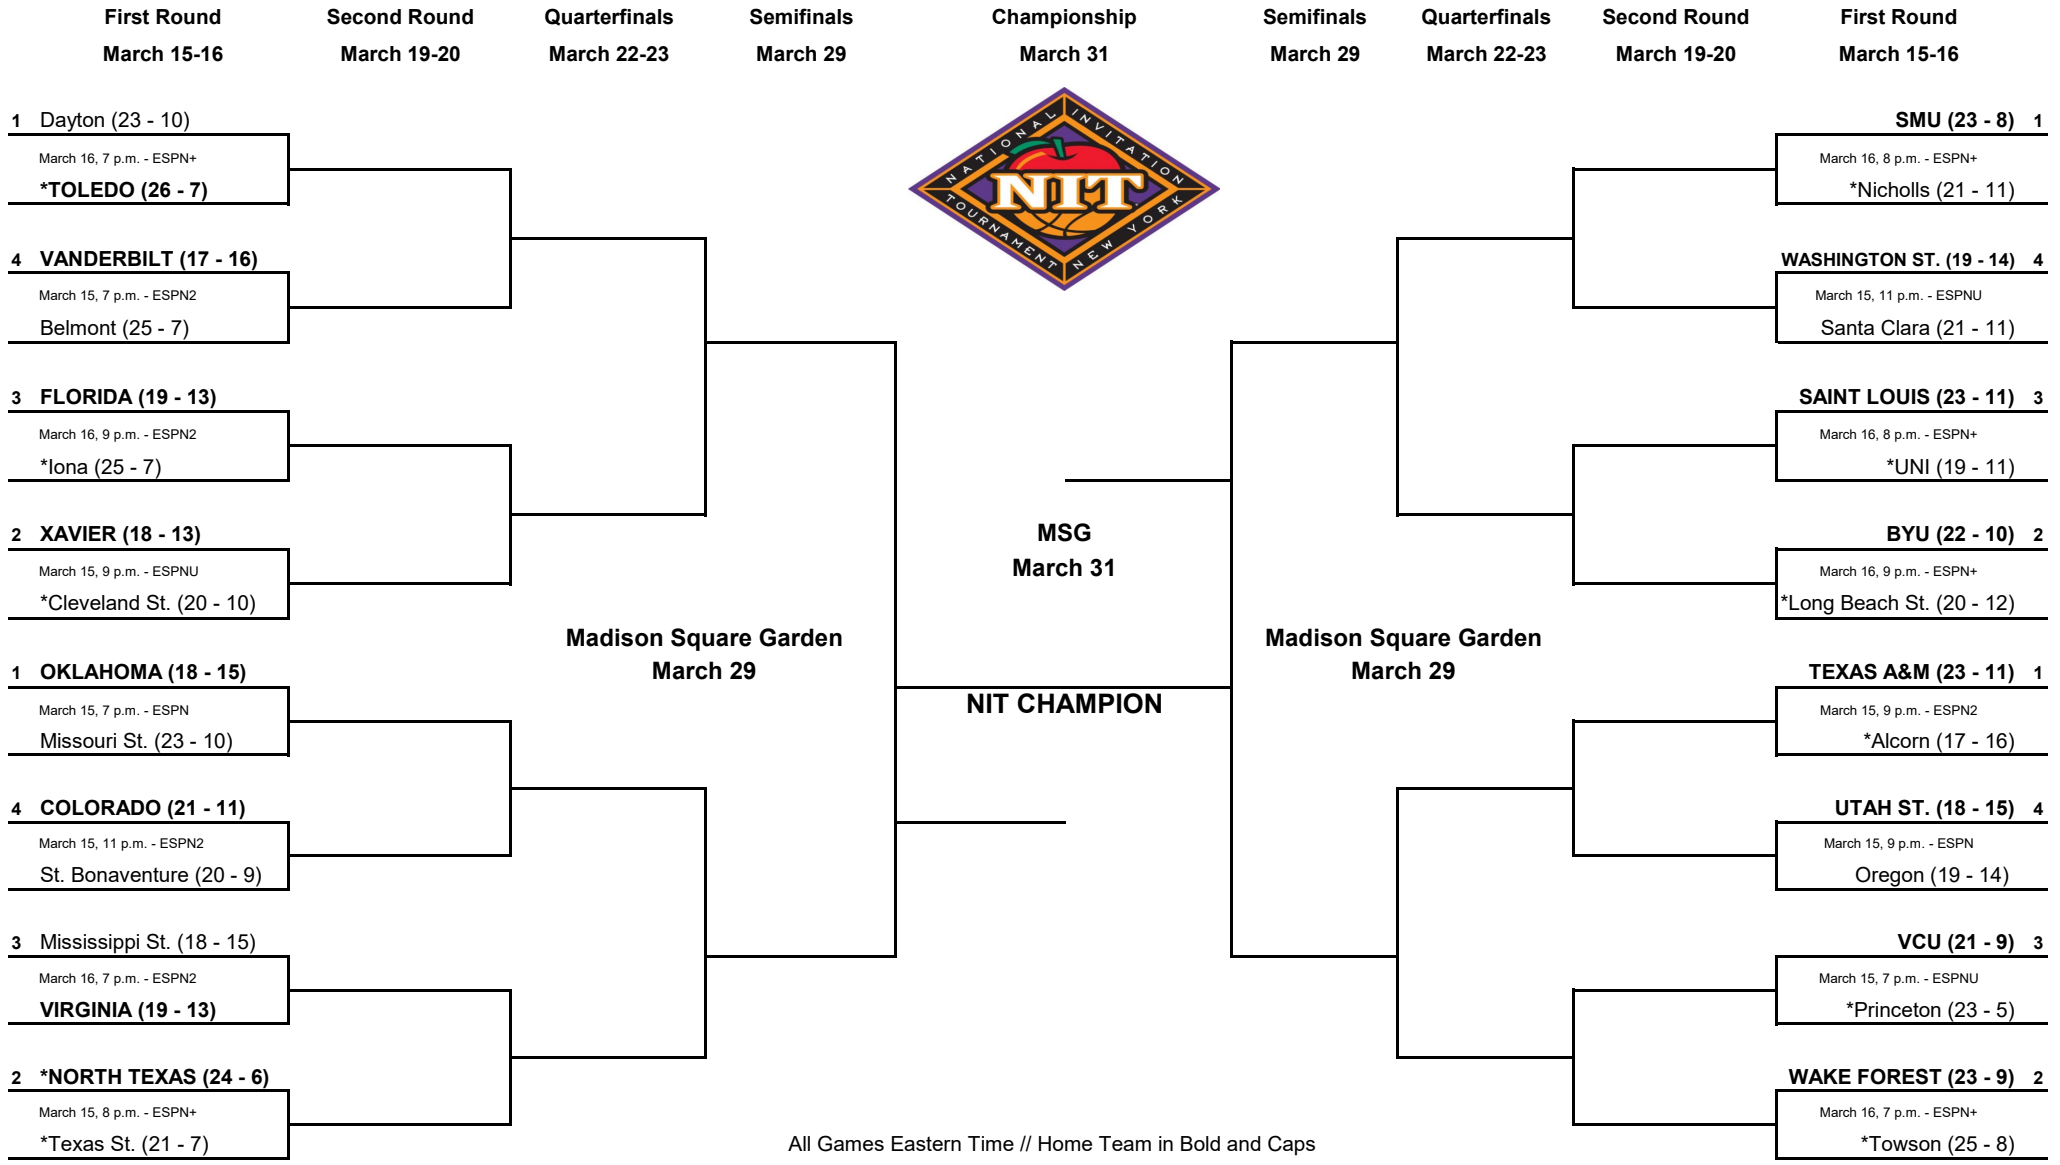

2022 NATIONAL INVITATION TOURNAMENT

All Games Eastern Time // Home Team in Bold and Caps
 *Automatic Qualifiers - Regular Season Conference Champions