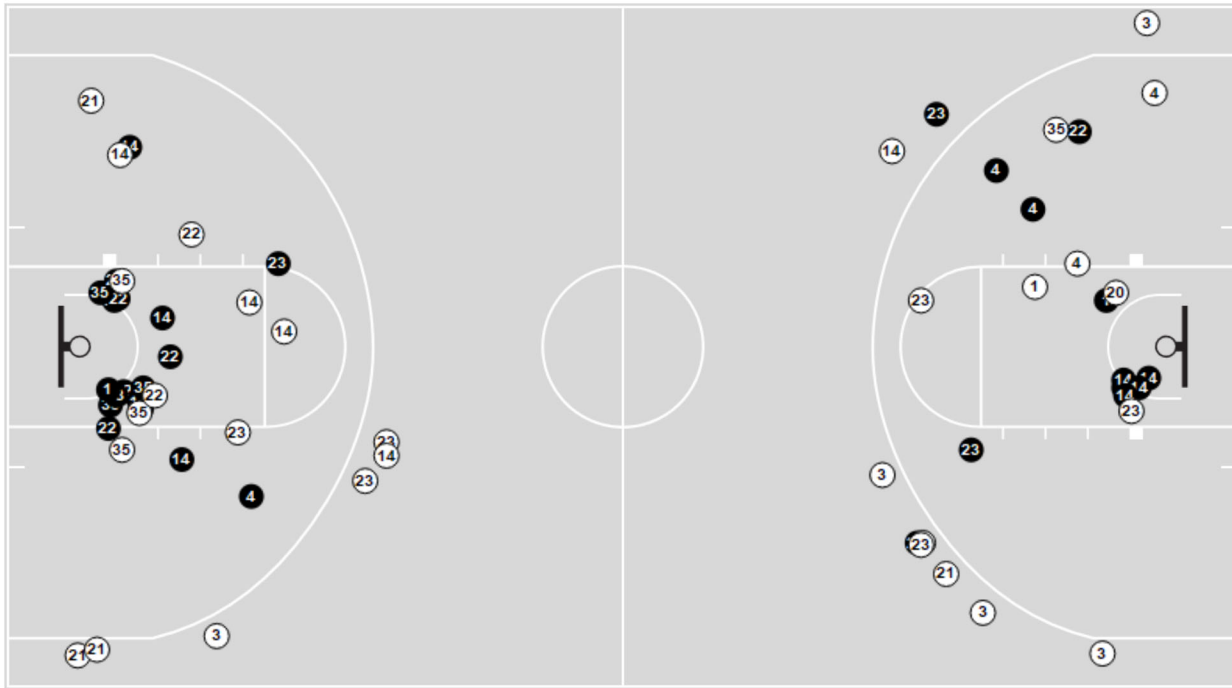

Officials: Denise Brooks, Karleena Tobin, Angel Kent

Players => All ; FG Types => All ; Results => All ;

Georgia

All Field Goals