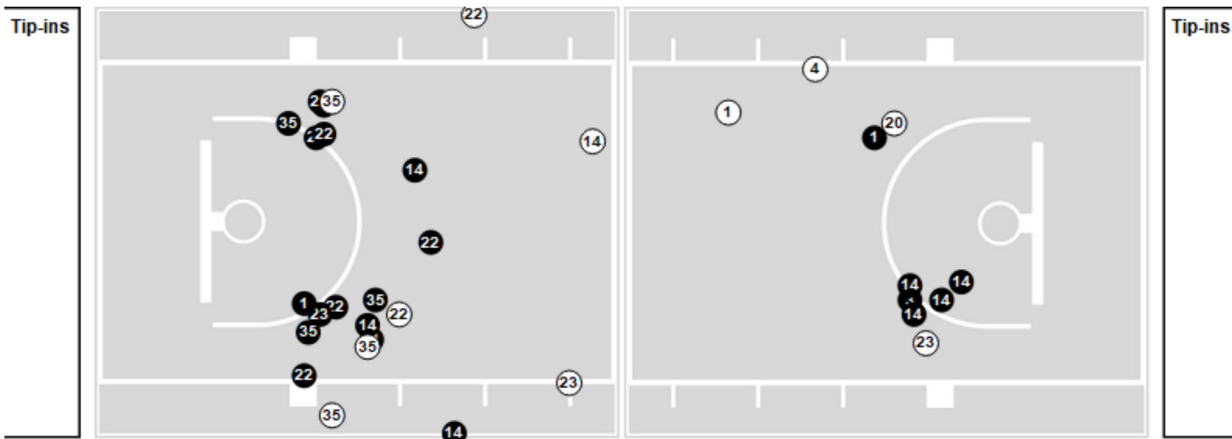

Officials: Denise Brooks, Karleena Tobin, Angel Kent

Players => All ; FG Types => All ; Results => All ;

Georgia

All Field Goals

Shots in the Paint

● Made ○ Missed N - Player Number

Georgia	M/A	%
Field Goals	31/62	50
2 Points	29/46	63
3 Points	2/16	12
Free Throws	7/10	70