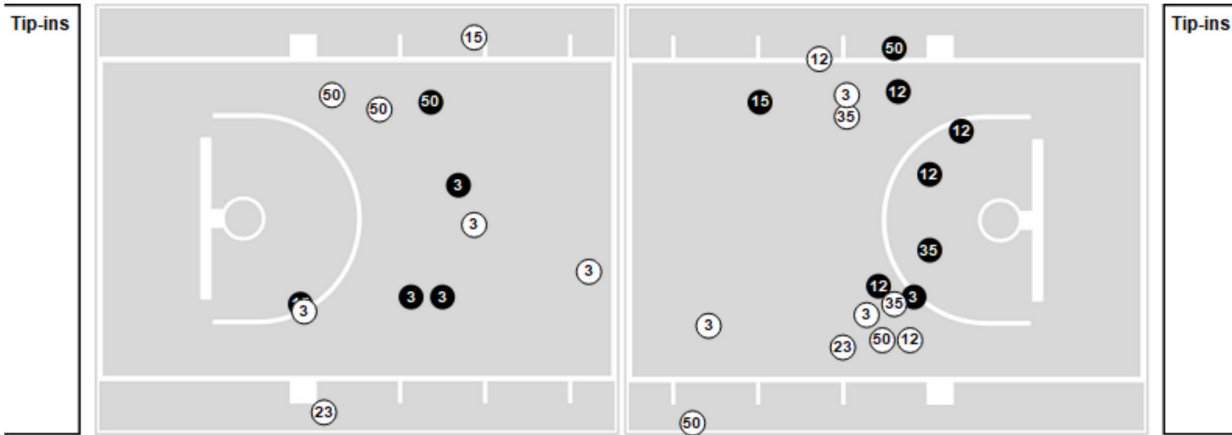

Shots in the Paint

● Made   ○ Missed   N - Player Number

Vanderbilt	M/A	%
Field Goals	22/57	39
2 Points	19/46	41
3 Points	3/11	27
Free Throws	9/13	69

Vanderbilt	M/A	%
Points in the Paint	24 (12/25)	48
Fast Break Points	11 (5/5)	100
Second Chance Points	10 (7/10)	70
Effective FG%	41