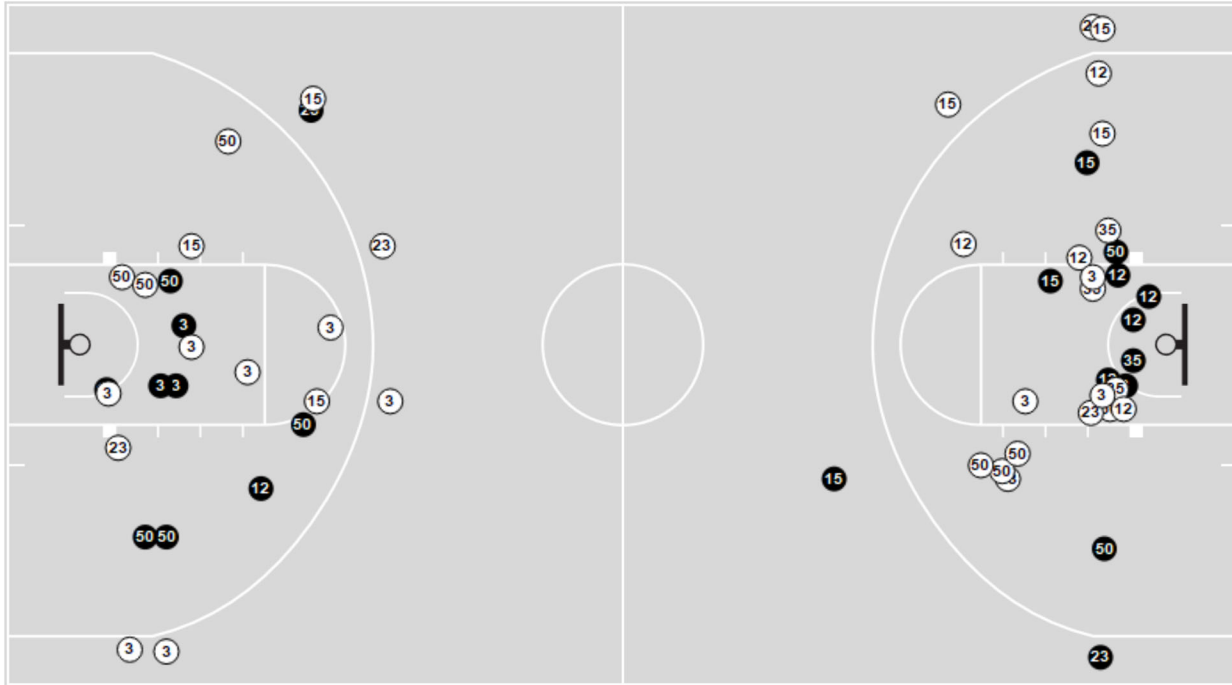

Players => All ; FG Types => All ; Results => All ;
Vanderbilt

All Field Goals