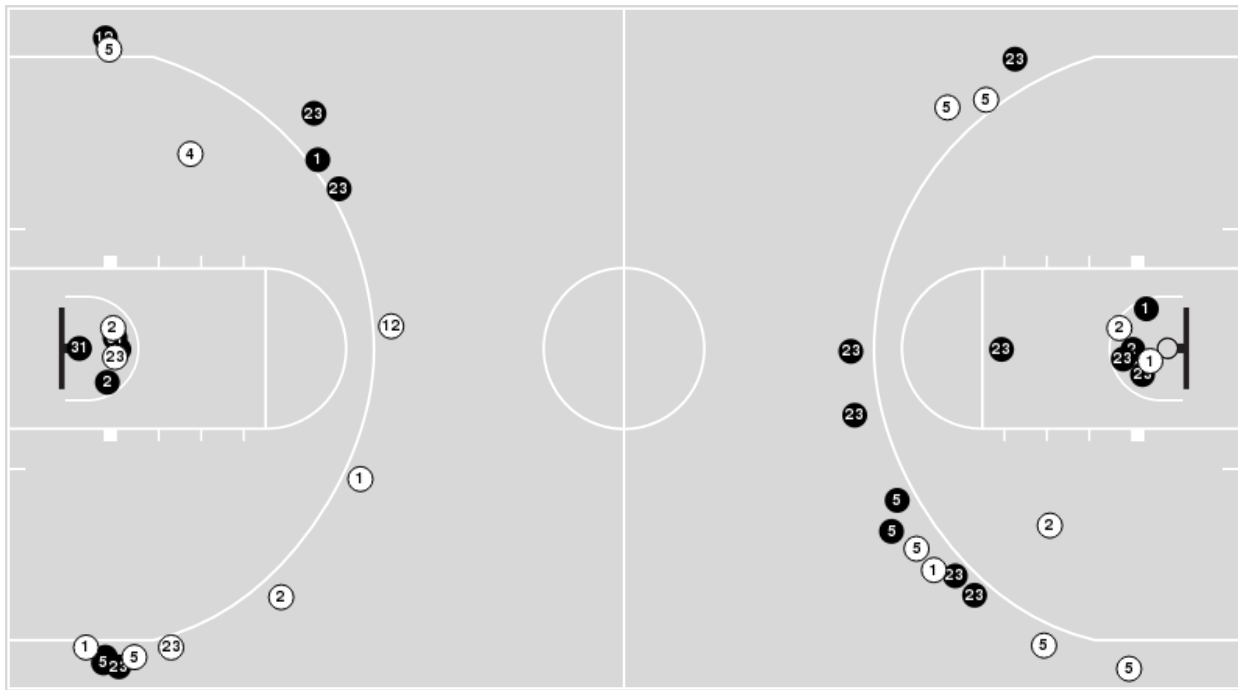

Officials: Joesph Vaszily, Brian Enterline, Teresa Stuck

Players => 0, 1, 2, 4, 5, 12, 13, 15, 20, 23, 31, 32, 33, 45FG Types=>AllResults=>All

Alabama

All Field Goals