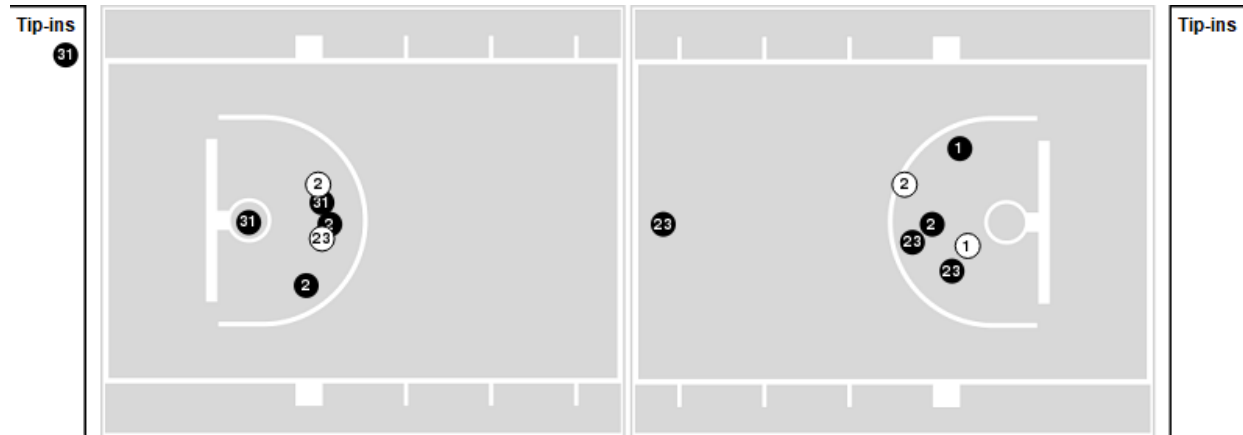

Officials: Joesph Vaszily, Brian Enterline, Teresa Stuck

Players => 0, 1, 2, 4, 5, 12, 13, 15, 20, 23, 31, 32, 33, 45FG Types=>AllResults=>All

Alabama

All Field Goals

Blow Up Chart

● Made ○ Missed N - Player Number