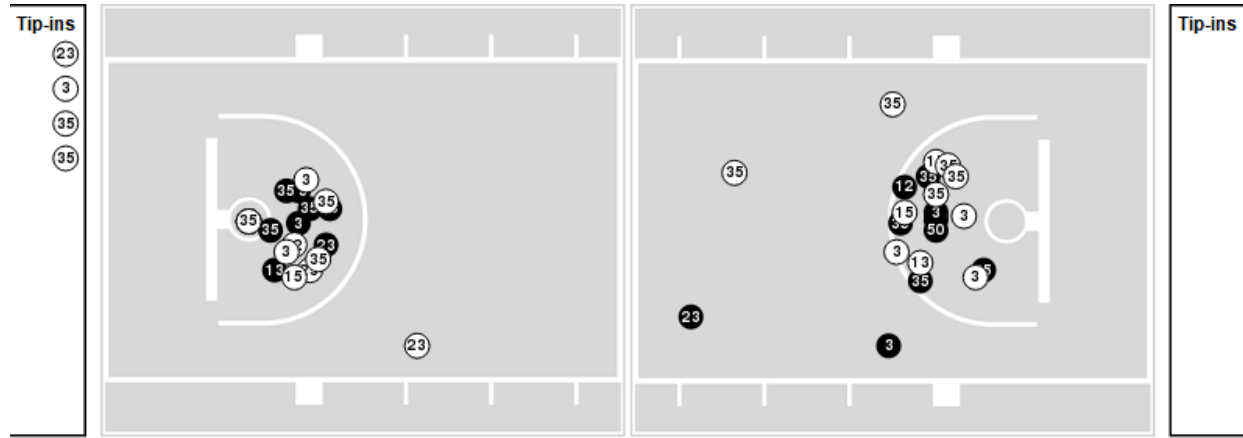

Officials: Joesph Vaszily, Brian Enterline, Teresa Stuck

Players => 3, 5, 11, 12, 13, 14, 15, 21, 22, 23, 33, 35, 50 FG Types=>All Results=>All

Vanderbilt

All Field Goals

Blow Up Chart

● Made ○ Missed N - Player Number