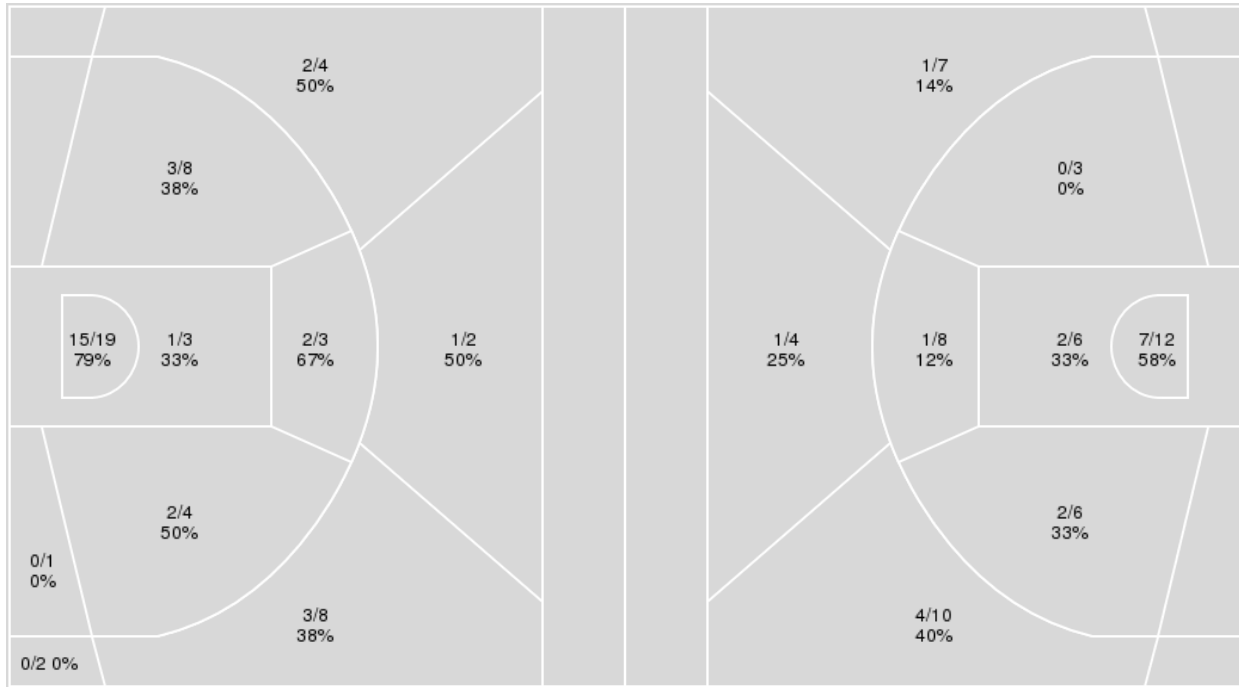

Officials: Karen Preato, Kevin Pethel, Natasha Camy

{ Players => All; } FG Types => All; Results => All;

{ Players => All; } FG Types => All; Results => All;

Texas A&M

Vanderbilt

Texas A&M	M/A	%
Field Goals	29/54	54
2 Points	23/38	61
3 Points	6/16	38
Free Throws	12/12	100

Vanderbilt	M/A	%
Field Goals	18/56	32
2 Points	12/35	34
3 Points	6/21	29
Free Throws	16/19	84