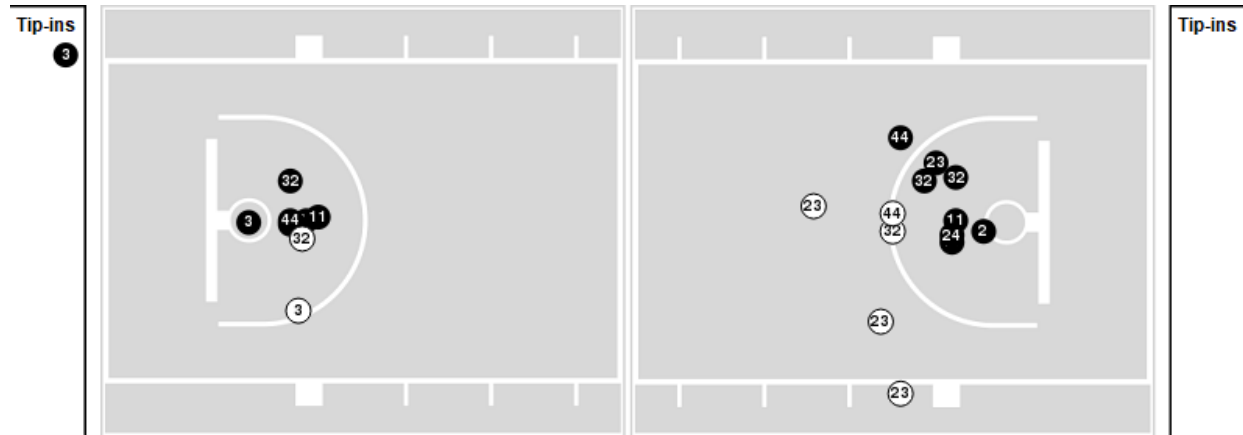

Blow Up Chart

● Made   ○ Missed   N - Player Number

Texas A&M	M/A	%
Field Goals	29/54	54
2 Points	23/38	61
3 Points	6/16	38
Free Throws	12/12	100

Texas A&M	M/A	%
Points in the Paint	32 (16 / 22)	73
Fast Break Points	2 (1/1)	100
Second Chance Points	7 (5/6)	83
Effective FG%	59