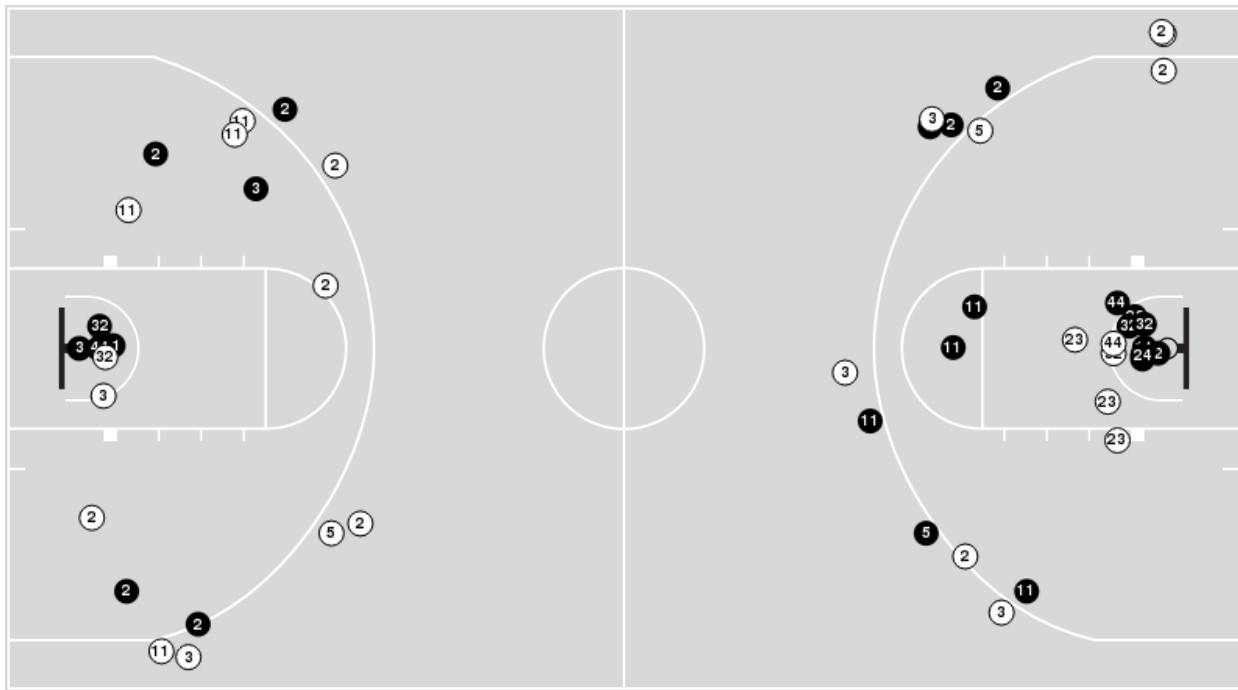

Officials: Karen Preato, Kevin Pethel, Natasha Camy

Players => AllFG Types=>AllResults=>All

Texas A&M

All Field Goals