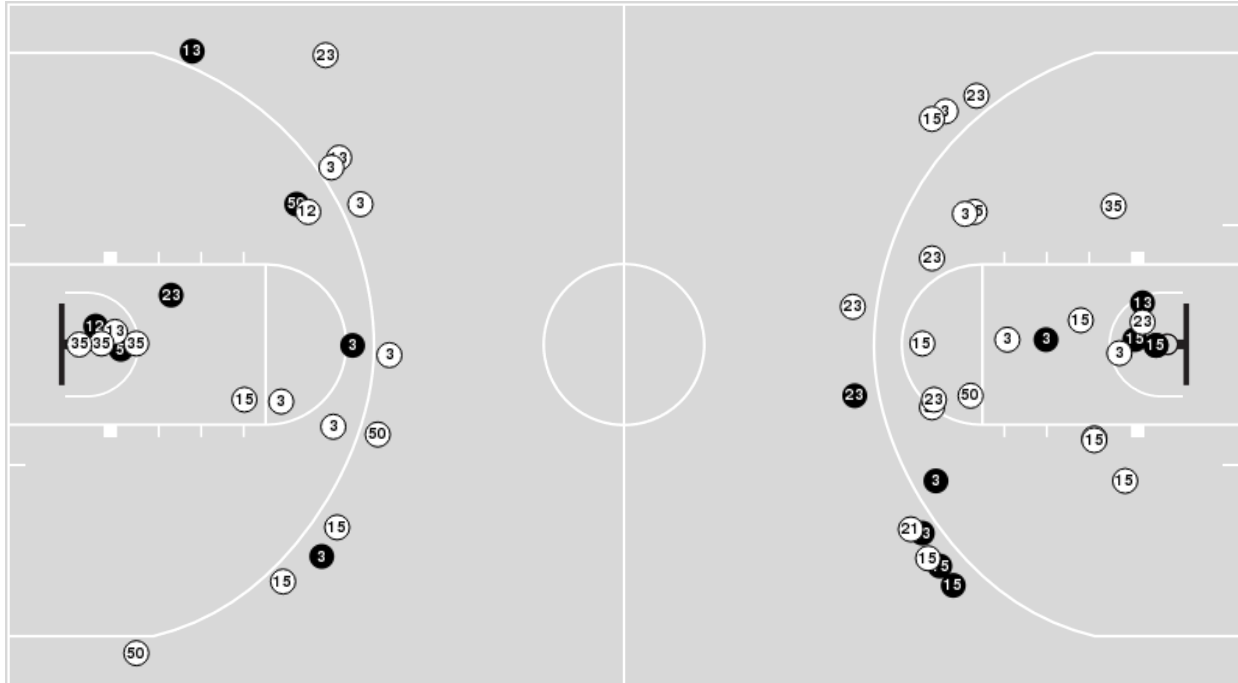

Players => AllFG Types=>AllResults=>All
Vanderbilt

All Field Goals