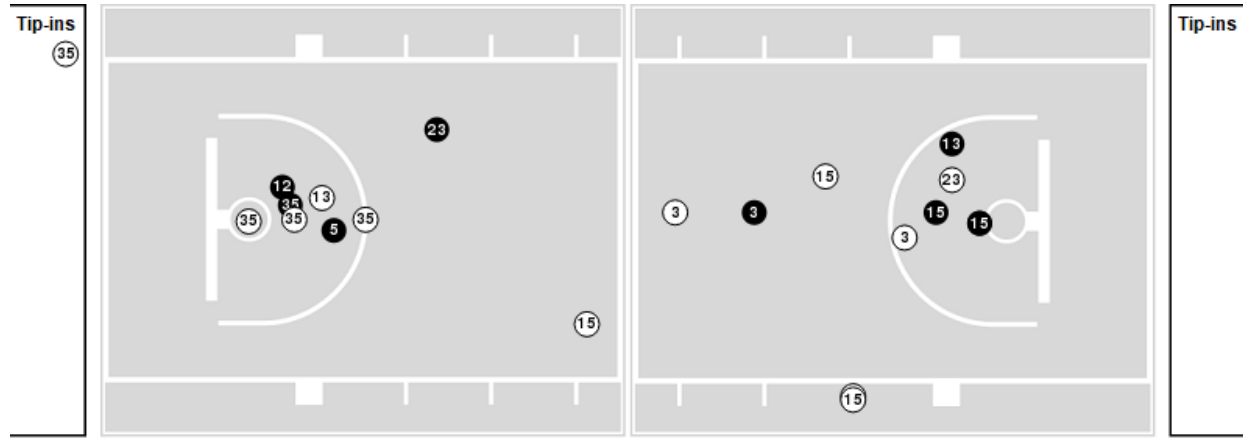

Blow Up Chart

● Made   ○ Missed   N - Player Number

Vanderbilt	M/A	%
Field Goals	18/56	32
2 Points	12/35	34
3 Points	6/21	29
Free Throws	16/19	84

Vanderbilt	M/A	%
Points in the Paint	18 (9 / 18)	50
Fast Break Points	9 (4/4)	100
Second Chance Points	6 (5/9)	56
Effective FG%	38