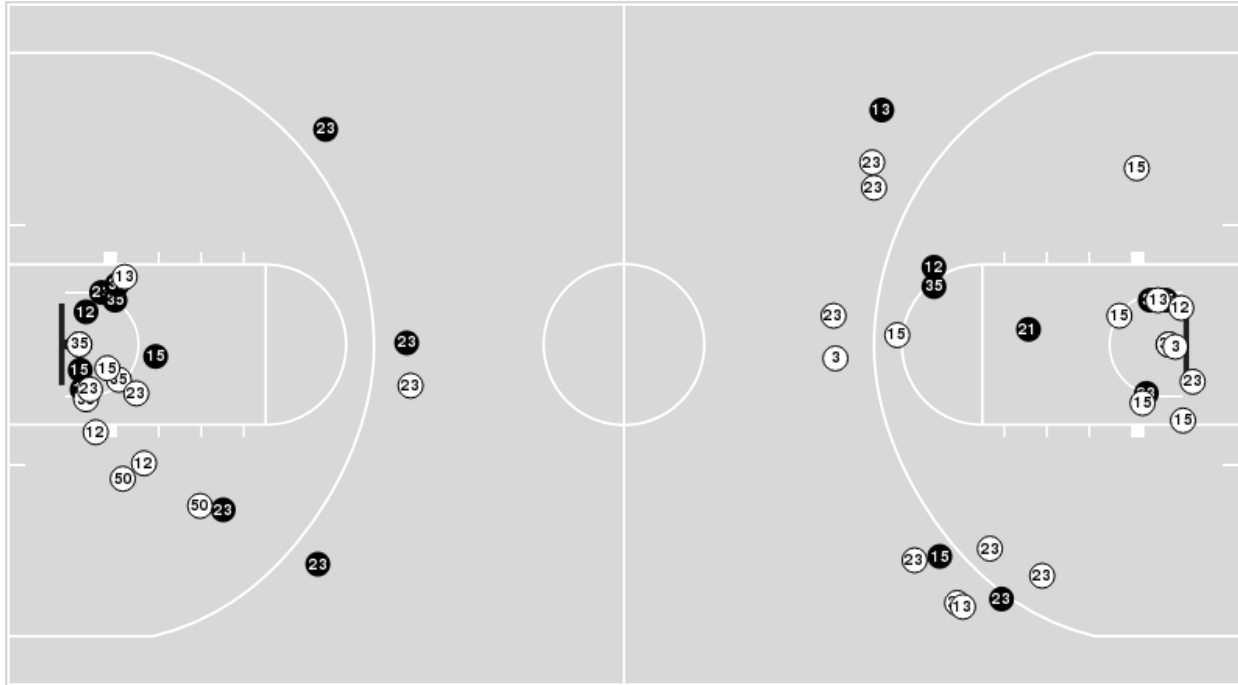

Players => AllFG Types=>AllResults=>All
Vanderbilt

All Field Goals