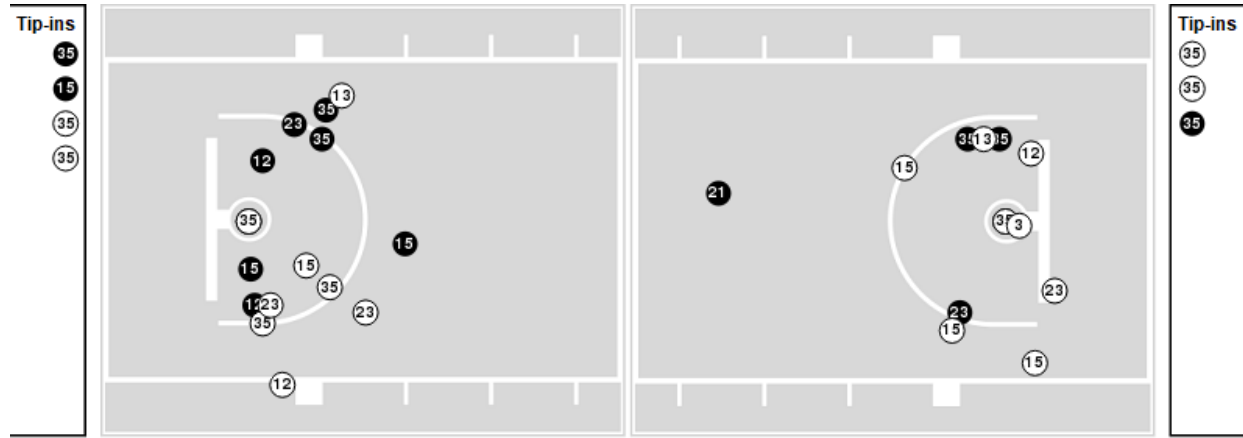

Blow Up Chart

● Made   ○ Missed   N - Player Number

Vanderbilt	M/A	%
Field Goals	23/56	41
2 Points	17/42	40
3 Points	6/14	43
Free Throws	11/15	73

Vanderbilt	M/A	%
Points in the Paint	28 (14 / 31)	45
Fast Break Points	15 (7/8)	88
Second Chance Points	18 (12/20)	60
Effective FG%	46