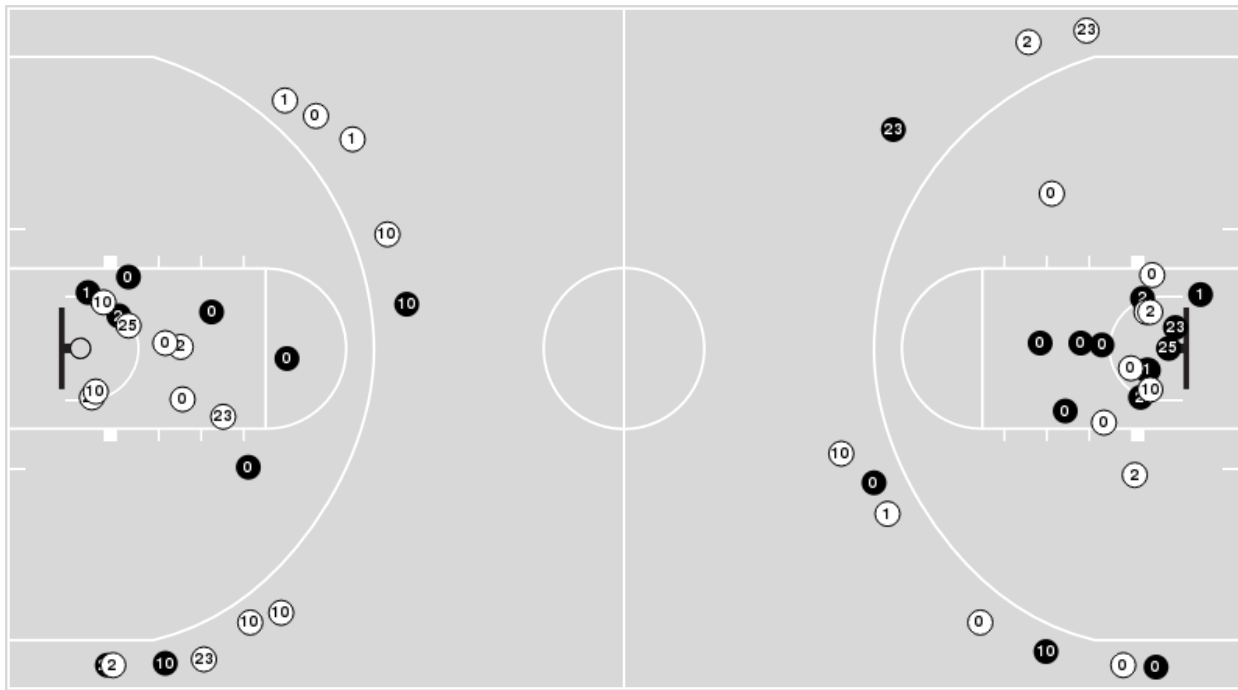

Officials: Karen Preato, Frank Steratore, Metta Christensen

Players => 0, 1, 2, 3, 4, 5, 10, 12, 15, 22, 23, 24, 25, 44FG Types=>AllResults=>All

Mississippi St.

All Field Goals