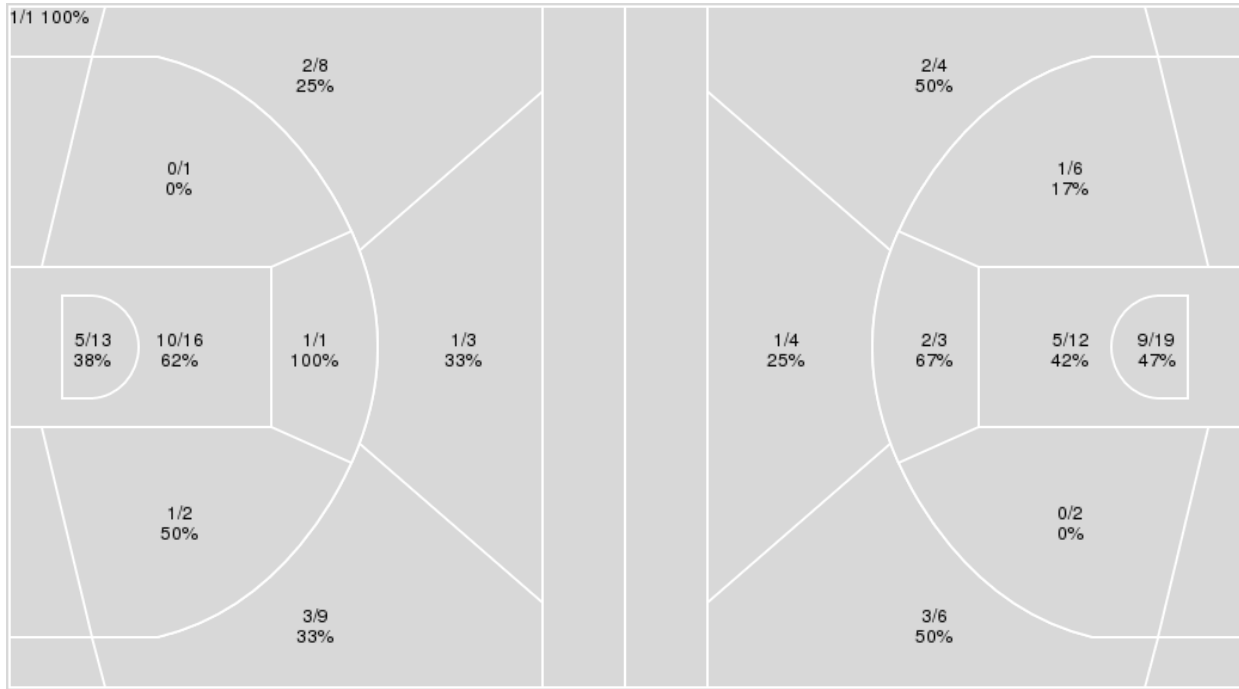

Officials: Karen Preato, Frank Steratore, Metta Christensen

{ Players => 0, 1, 2, 3, 4, 5, 10, 12, 15, 22, 23, 24, 25, 44; } FG Types => All; Results => All;

{ Players => All; } FG Types => All; Results => All;

Mississippi St.

Vanderbilt

Mississippi St.	M/A	%
Field Goals	24/54	44
2 Points	17/33	52
3 Points	7/21	33
Free Throws	15/19	79

Vanderbilt	M/A	%
Field Goals	23/56	41
2 Points	17/42	40
3 Points	6/14	43
Free Throws	11/15	73