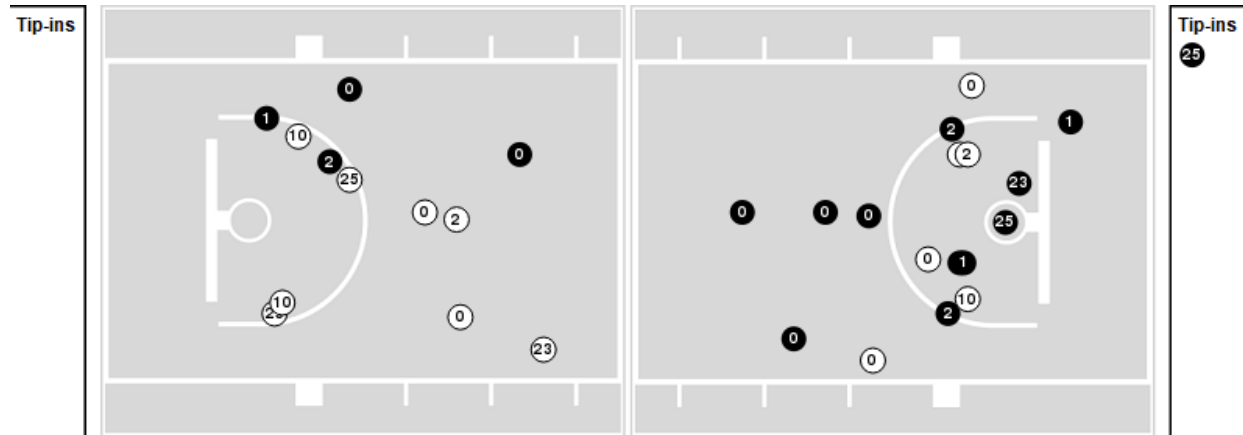

Blow Up Chart

● Made ○ Missed N - Player Number

Mississippi St.	M/A	%
Field Goals	24/54	44
2 Points	17/33	52
3 Points	7/21	33
Free Throws	15/19	79

Mississippi St.	M/A	%
Points in the Paint	30 (15 / 29)	52
Fast Break Points	7 (5/7)	71
Second Chance Points	8 (5/9)	56
Effective FG%	51