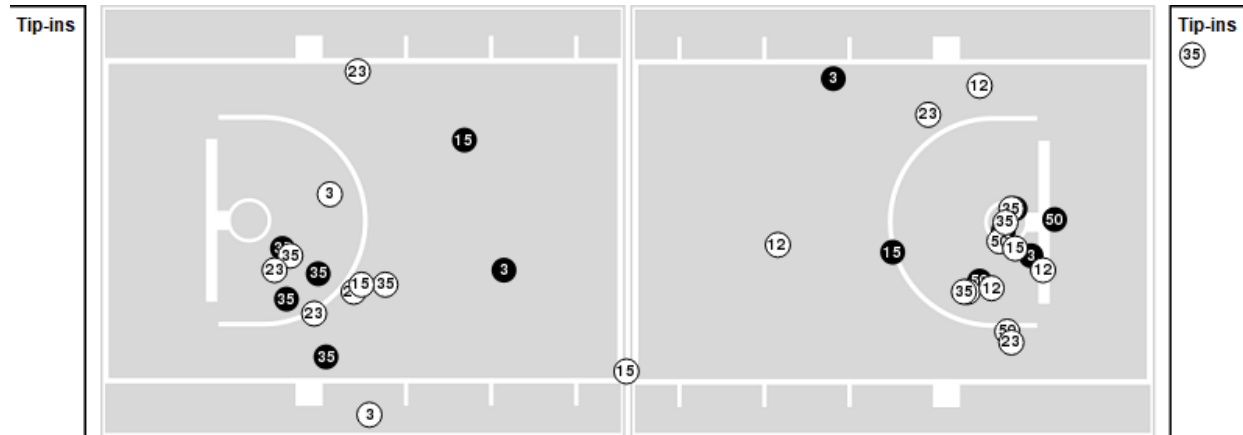

Blow Up Chart

● Made ○ Missed N - Player Number

Vanderbilt	M/A	%
Field Goals	25/66	38
2 Points	18/49	37
3 Points	7/17	41
Free Throws	8/15	53

Vanderbilt	M/A	%
Points in the Paint	26 (13 / 34)	38
Fast Break Points	10 (4/4)	100
Second Chance Points	16 (8/15)	53
Effective FG%	43