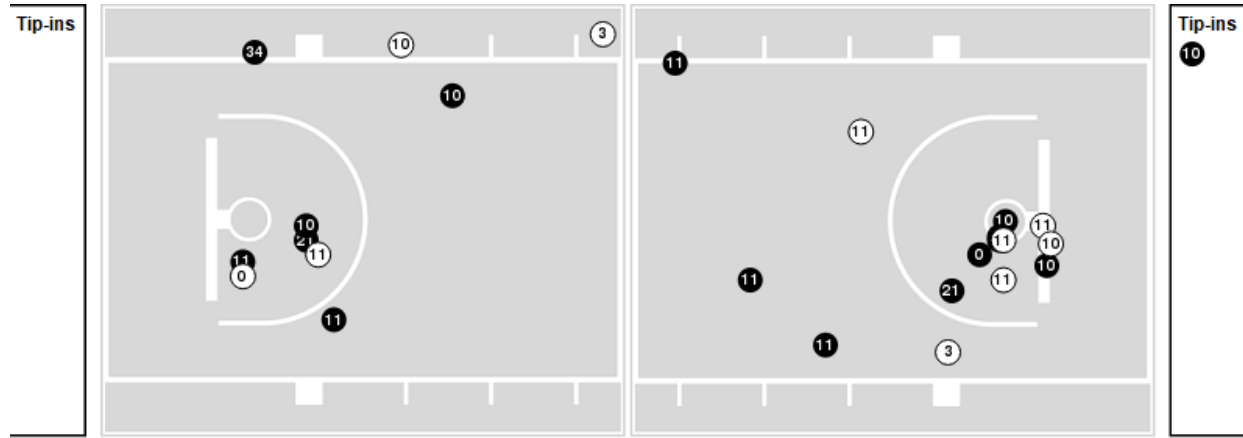

Officials: Brian Garland, Karen Preato, Douglas Knight

Players => 00, 1, 3, 4, 5, 10, 11, 12, 21, 34, 44FG Types=>AllResults=>All

Kentucky

All Field Goals

Blow Up Chart

● Made ○ Missed N - Player Number

Kentucky	M/A	%
Field Goals	21/55	38
2 Points	16/32	50
3 Points	5/23	22
Free Throws	10/12	83