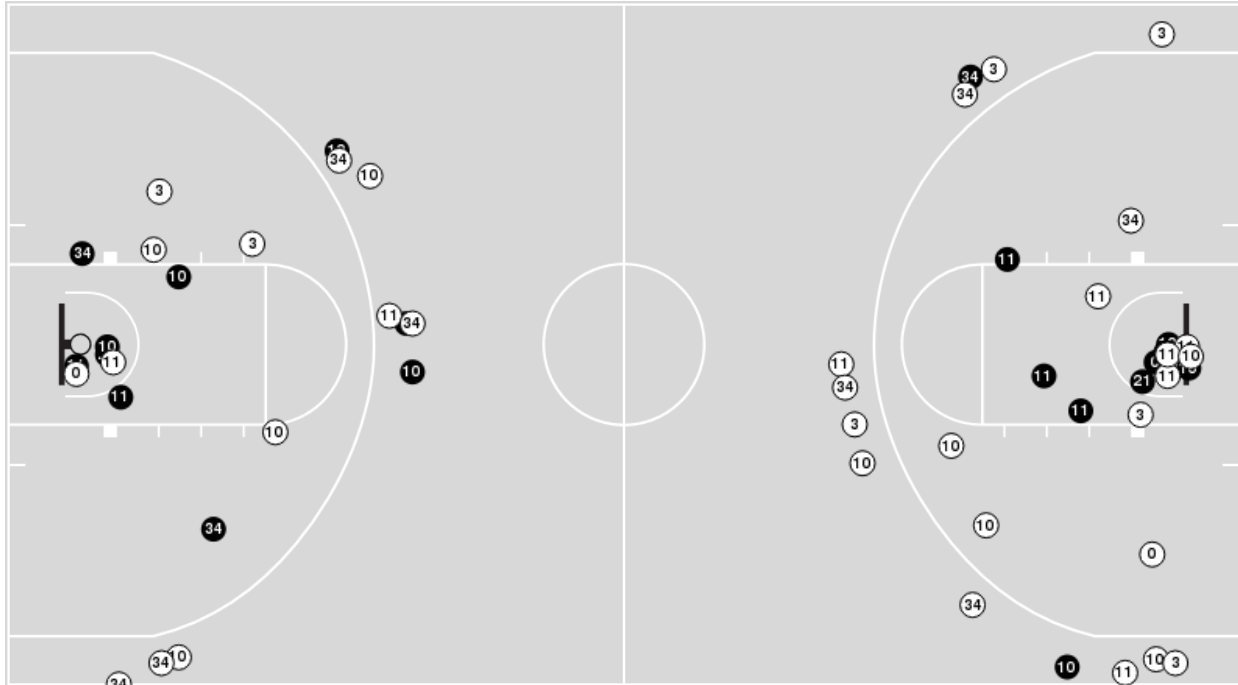

Officials: Brian Garland, Karen Preato, Douglas Knight

Players => 00, 1, 3, 4, 5, 10, 11, 12, 21, 34, 44FG Types=>AllResults=>All

Kentucky

All Field Goals