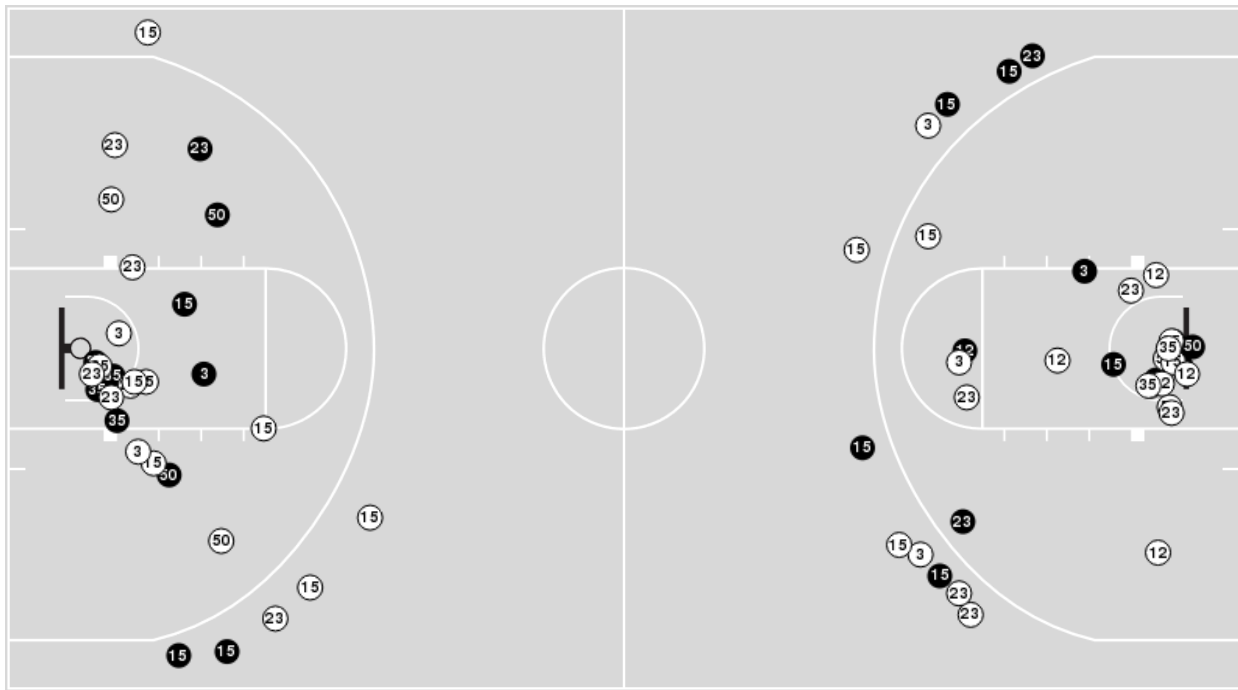

Officials: Brian Garland, Karen Preato, Douglas Knight

Players => 3, 5, 11, 12, 13, 14, 15, 21, 22, 23, 33, 35, 50FG Types=>AllResults=>All

Vanderbilt

All Field Goals