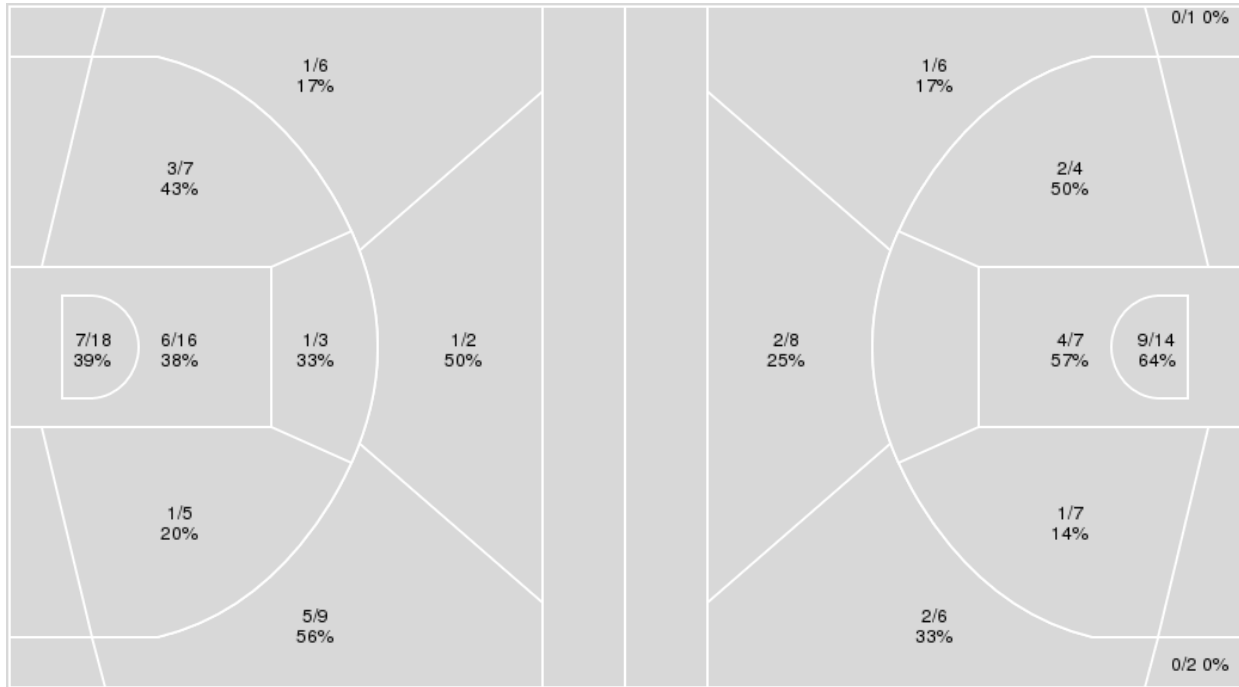

Officials: Brian Garland, Karen Preato, Douglas Knight

{ Players => 3, 5, 11, 12, 13, 14, 15, 21, 22, 23, 33, 35, 50; } FG Types => All; Results => All;

{ Players => 00, 1, 3, 4, 5, 10, 11, 12, 21, 34, 44; } FG Types => All; Results => All;

Vanderbilt

Kentucky

Vanderbilt	M/A	%
Field Goals	25/66	38
2 Points	18/49	37
3 Points	7/17	41
Free Throws	8/15	53

Kentucky	M/A	%
Field Goals	21/55	38
2 Points	16/32	50
3 Points	5/23	22
Free Throws	10/12	83