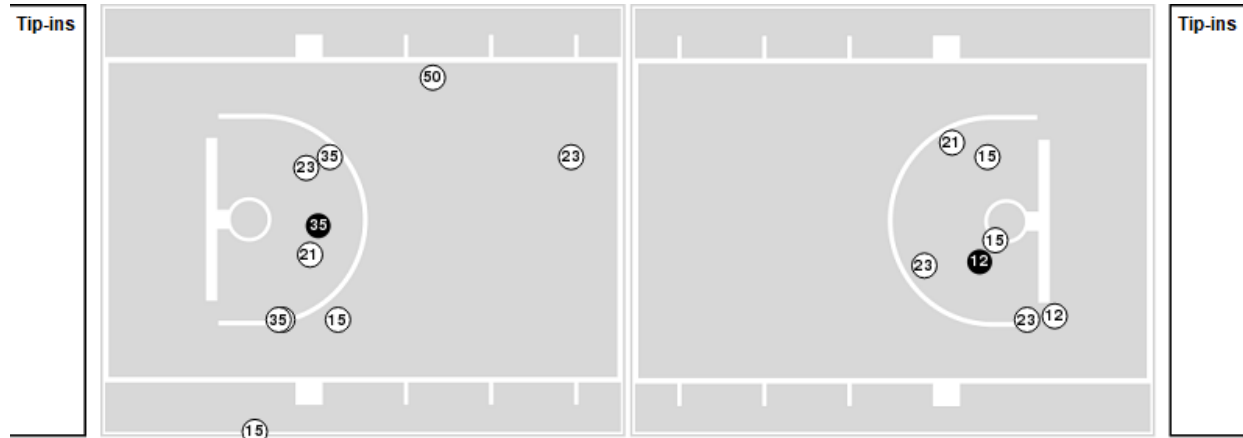

Blow Up Chart

● Made ○ Missed N - Player Number

Vanderbilt	M/A	%
Field Goals	11/54	20
2 Points	5/37	14
3 Points	6/17	35
Free Throws	2/4	50

Vanderbilt	M/A	%
Points in the Paint	4 (2 / 18)	11
Fast Break Points	6 (2/2)	100
Second Chance Points	3 (1/8)	13
Effective FG%	26