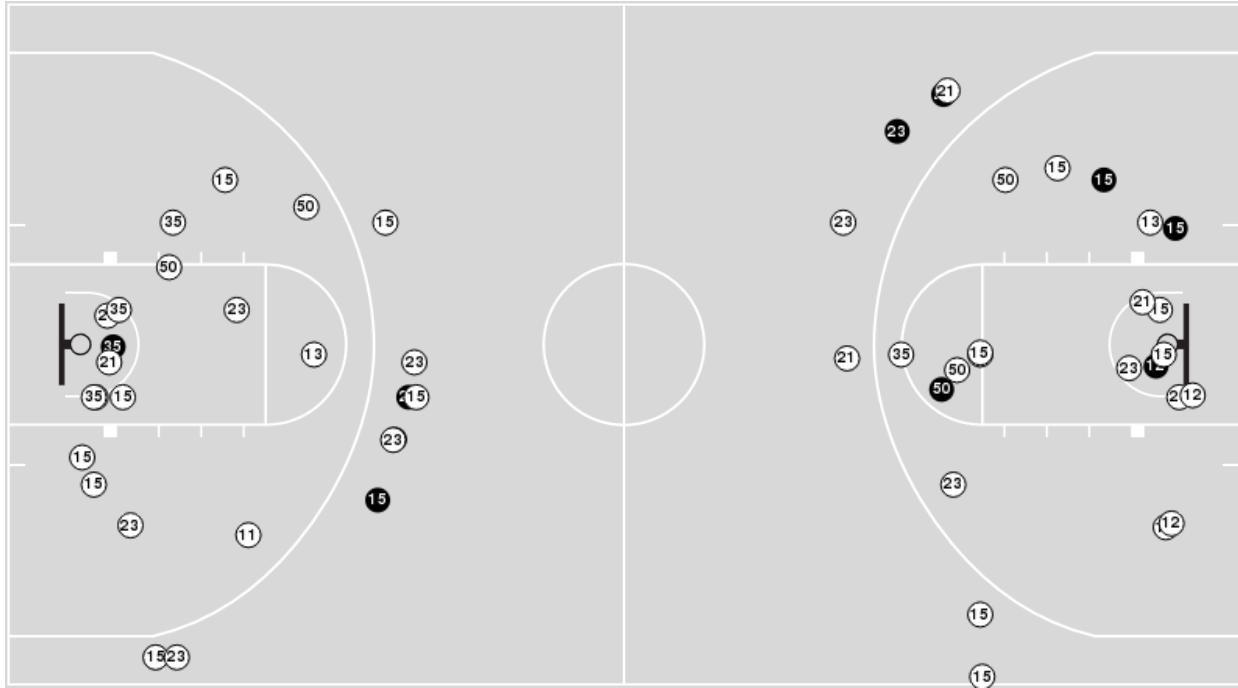

Officials: Denise Brooks, Cameron Inouye, Saif Esho

Players => 3, 5, 11, 12, 13, 14, 15, 21, 22, 23, 33, 35, 50 FG Types=>All Results=>All

Vanderbilt

All Field Goals