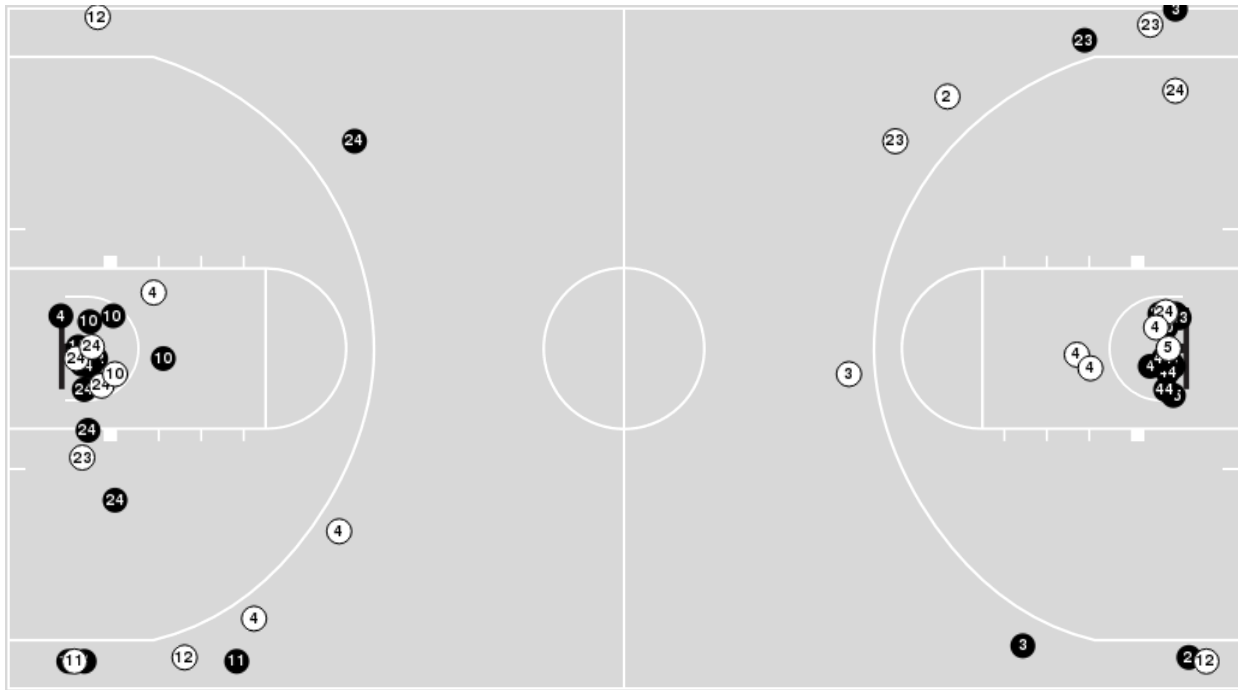

Officials: Denise Brooks, Cameron Inouye, Saif Esho

Players => 0, 1, 2, 3, 4, 5, 10, 11, 12, 15, 20, 23, 24, 25, 32, 44 FG Types=>All Results=>All

South Carolina

All Field Goals