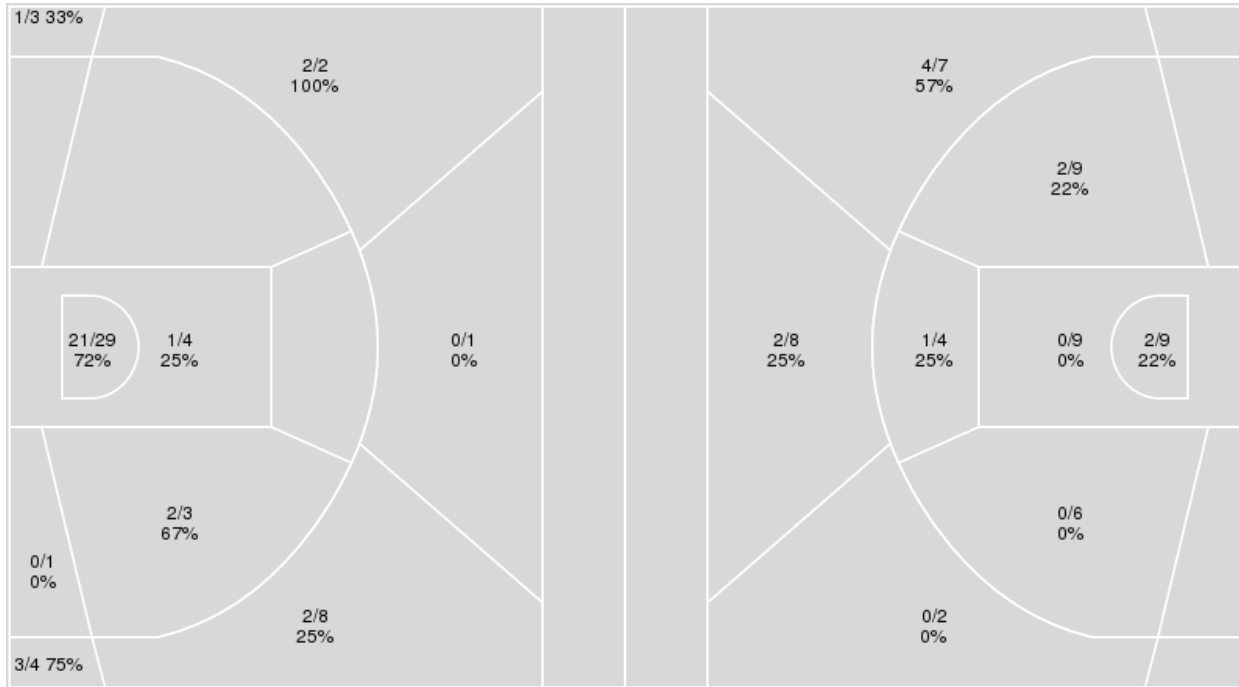

Officials: Denise Brooks, Cameron Inouye, Saif Esho

{ Players => 0, 1, 2, 3, 4, 5, 10, 11, 12, 15, 20, 23, 24, 25, 32, 44; } FG
Types => All; Results => All;

{ Players => 3, 5, 11, 12, 13, 14, 15, 21, 22, 23, 33, 35, 50; } FG Types
=> All; Results => All;

South Carolina

Vanderbilt

South Carolina	M/A	%
Field Goals	32/55	58
2 Points	24/37	65
3 Points	8/18	44
Free Throws	13/17	76

Vanderbilt	M/A	%
Field Goals	11/54	20
2 Points	5/37	14
3 Points	6/17	35
Free Throws	2/4	50