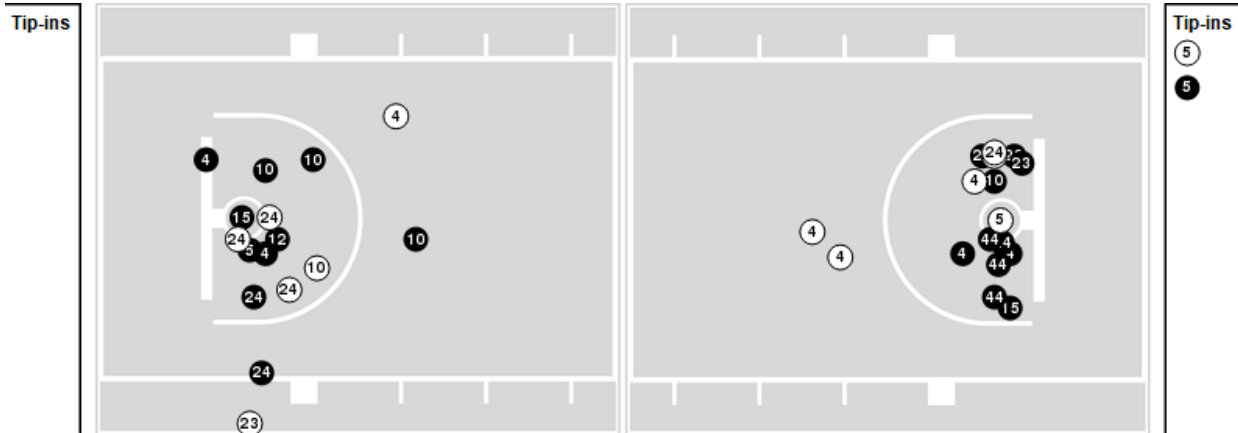

Officials: Denise Brooks, Cameron Inouye, Saif Esho

Players => 0, 1, 2, 3, 4, 5, 10, 11, 12, 15, 20, 23, 24, 25, 32, 44 FG Types=>All Results=>All

South Carolina

All Field Goals

Blow Up Chart

● Made ○ Missed N - Player Number