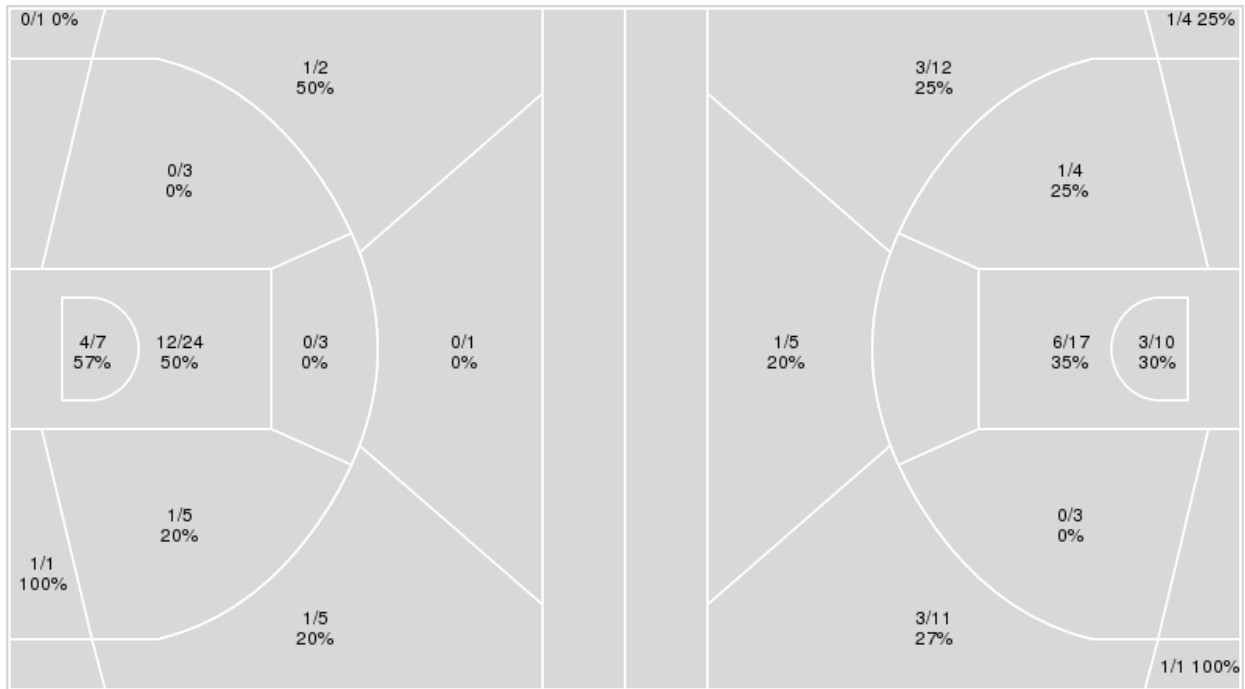

Officials: Joseph Vaszily, Ashlee Goode, Bryan Enterline

{ Players => 3, 5, 11, 12, 13, 14, 15, 21, 22, 23, 33, 35, 50; } FG Types => All; Results => All;

{ Players => 1, 2, 3, 4, 11, 13, 15, 22, 23, 24, 25, 30, 43, 55; } FG Types => All; Results => All;

Vanderbilt

Arkansas

Vanderbilt	M/A	%
Field Goals	20/52	38
2 Points	18/43	42
3 Points	2/9	22
Free Throws	12/21	57

Arkansas	M/A	%
Field Goals	19/67	28
2 Points	10/34	29
3 Points	9/33	27
Free Throws	4/8	50