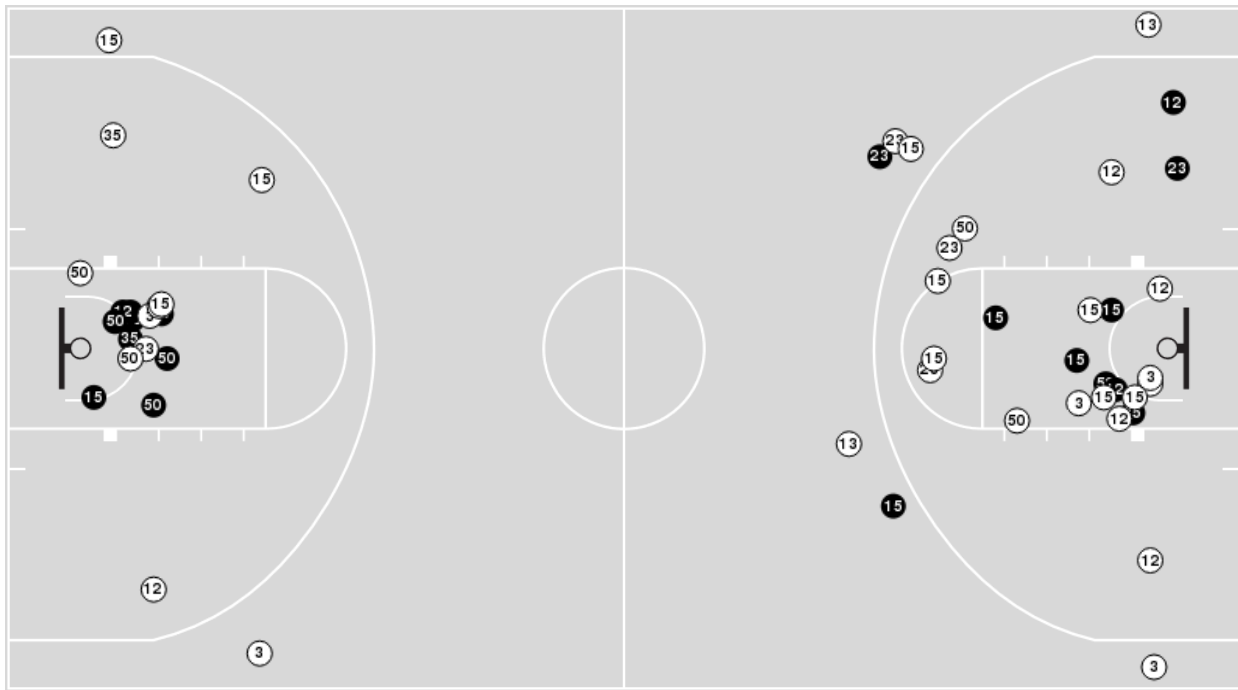

Officials: Joseph Vaszily, Ashlee Goode, Bryan Enterline

Players => 3, 5, 11, 12, 13, 14, 15, 21, 22, 23, 33, 35, 50FG Types=>AllResults=>All

Vanderbilt

All Field Goals

Blow Up Chart

● Made ○ Missed N - Player Number