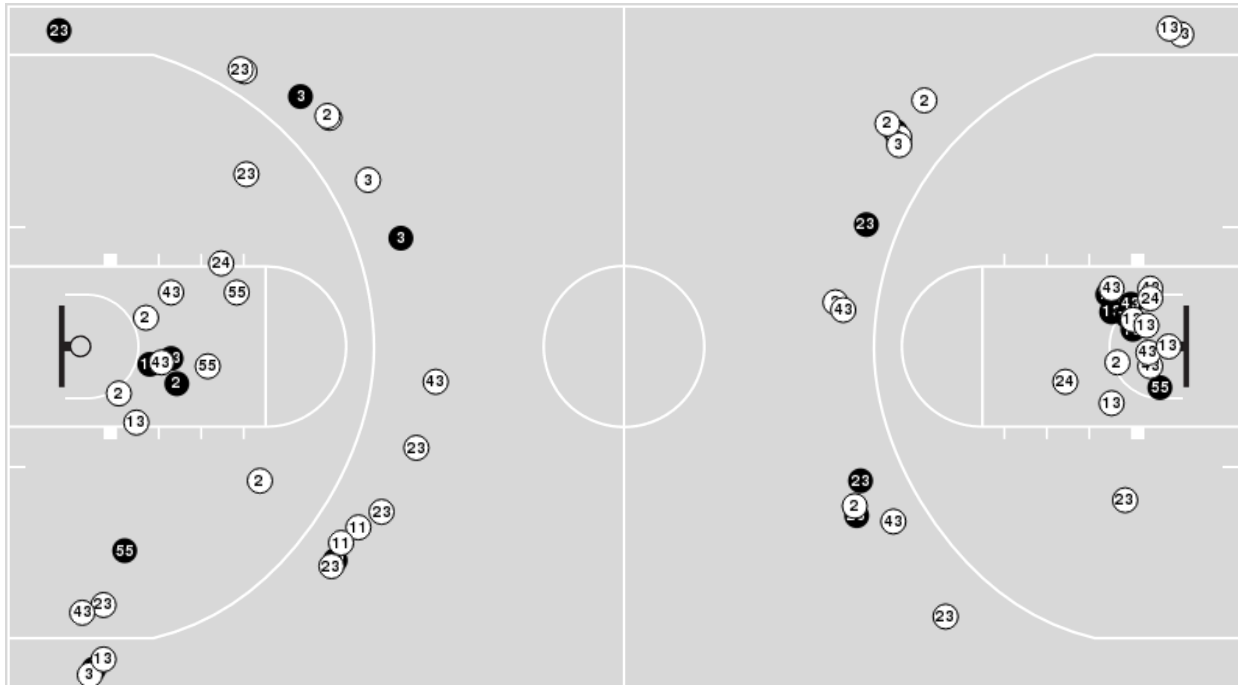

Officials: Joseph Vaszily, Ashlee Goode, Bryan Enterline

Players => 1, 2, 3, 4, 11, 13, 15, 22, 23, 24, 25, 30, 43, 55 FG Types=>All Results=>All

Arkansas

All Field Goals