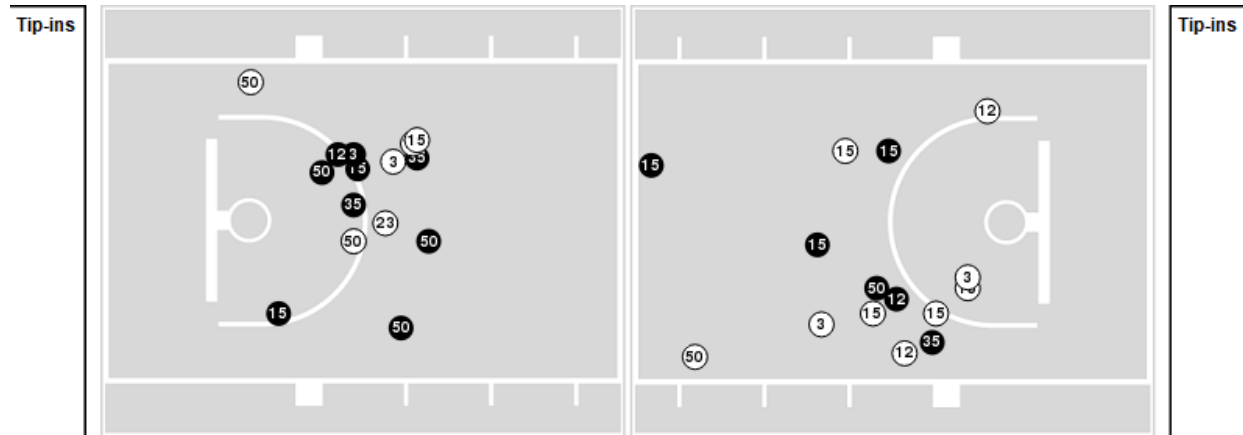

Officials: Joseph Vaszily, Ashlee Goode, Bryan Enterline

Players => 3, 5, 11, 12, 13, 14, 15, 21, 22, 23, 33, 35, 50FG Types=>AllResults=>All

Vanderbilt

All Field Goals

Blow Up Chart

● Made ○ Missed N - Player Number