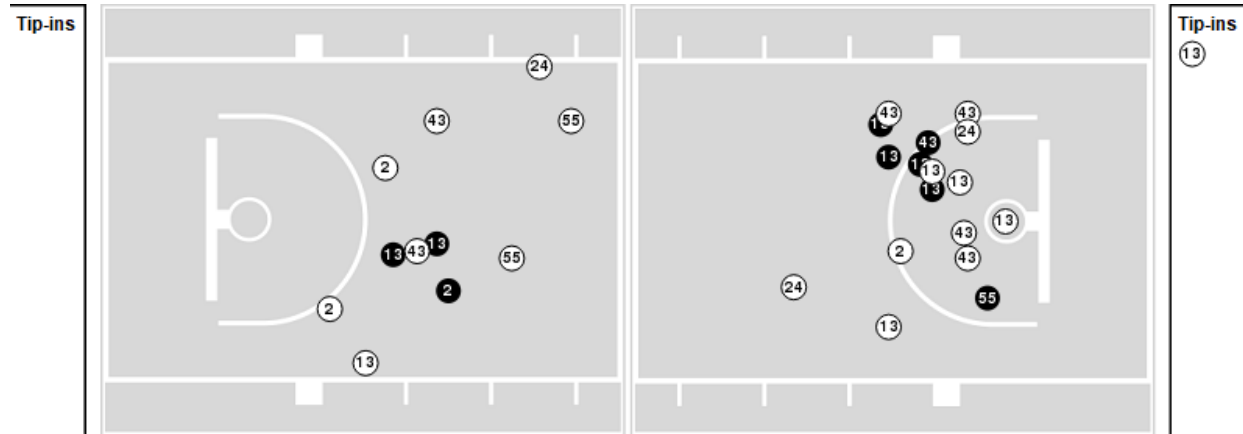

Blow Up Chart

● Made   ○ Missed   N - Player Number

Arkansas	M/A	%
Field Goals	19/67	28
2 Points	10/34	29
3 Points	9/33	27
Free Throws	4/8	50

Arkansas	M/A	%
Points in the Paint	18 (9 / 27)	33
Fast Break Points	4 (2/2)	100
Second Chance Points	7 (3/16)	19
Effective FG%	35