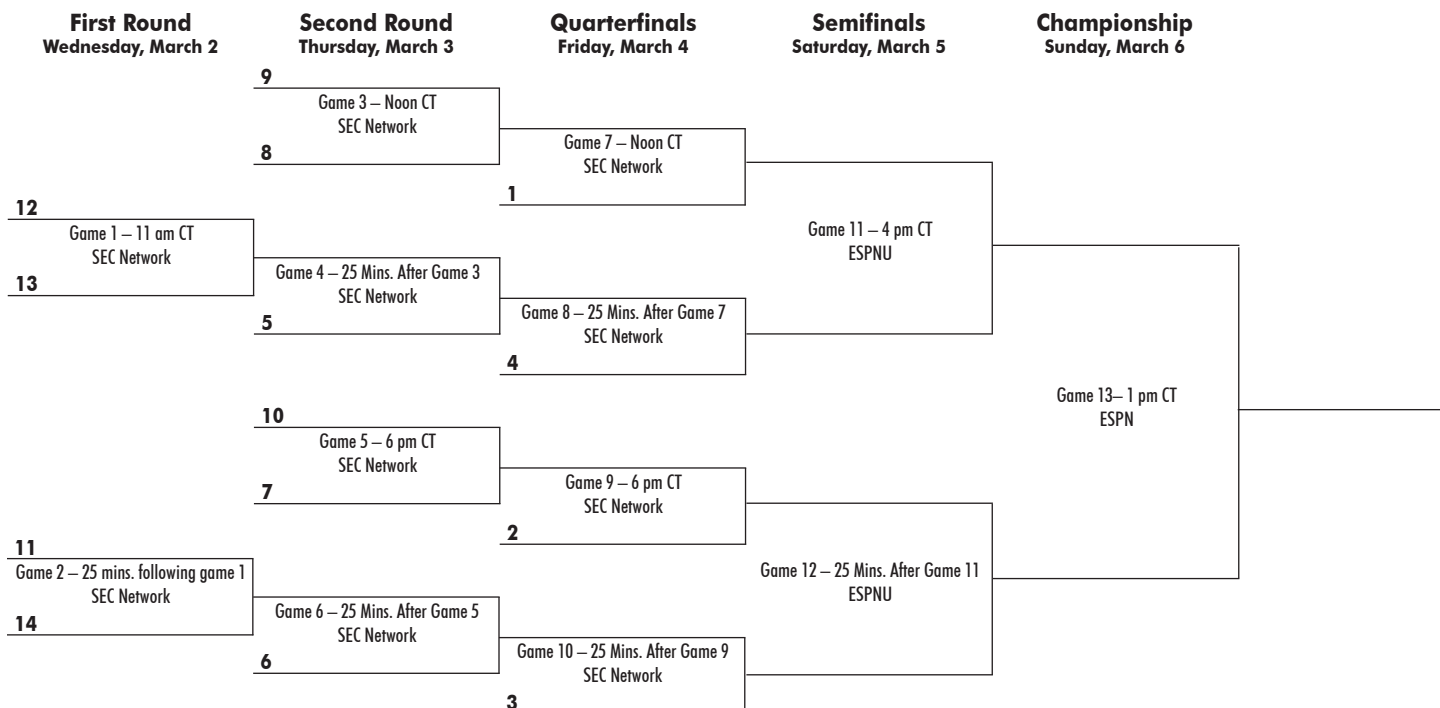

2022 SEC BASKETBALL TOURNAMENT • BRIDGESTONE ARENA • NASHVILLE, TN

The Southeastern Conference Women's Basketball Tournament will be played for the seventh time in Nashville, Tenn. when Bridgestone Arena plays host to the 2022 event.

Formerly known as the Nashville Arena, the Gaylord Entertainment Center and the Sommet Center, the building became Bridgestone Arena in 2010. Bridgestone Arena opened in December 1996 and has hosted more than 13 million guests. It is Nashville's number one venue for large-scale musical productions, as well as one of the nation's most highly-acclaimed entertainment and sports venues. Seating capacity is approximately 20,000 for concerts, 19,395 for basketball and 17,113 for Nashville Predators games.

Beginning with its inception and through 1986, the tournament was held at campus sites. The tournament was then sent to Albany, Ga., which served as the site for six years from 1987-92. The tournament then moved to Chattanooga, Tenn., where it was held from 1993-2000, with the exception of 1998 when the tournament moved to Columbus, Ga.

Since 2001 the tournament has enjoyed many new sites, including Memphis (2001), Nashville (2002, 2004, 2008, 2011, 2012, 2018, 2022), Little Rock, Ark. (2003, 2006, 2009, 2015), Greenville, S.C. (2005, 2017, 2018, 2019, 2020, 2021), Duluth, Ga. (2007, 2010, 2013, 2014) and Jacksonville, Fla. (2016).

The winner of the 13-game tournament will receive the league's automatic bid to the NCAA Tournament. The tournament seeds and conference champion will be determined by the 16-game regular-season SEC schedule.

The event has helped set the stage for SEC teams in the NCAA Tournament, as 31 of the conference tournament champions have advanced to at least the Sweet 16. Three of the last 13 SEC Tournament champions have gone on to win the national championship. The SEC Tournament Champion has failed to win at least one NCAA Tournament game only

twice.

Tennessee leads the league with 17 SEC Tournament titles. Vanderbilt is second with six, while South Carolina has six, Auburn, Georgia, each have four. LSU has two with Kentucky, Mississippi State and Texas A&M having each won one SEC Tournament championship.

Future SEC Tournament Dates & Sites

March 1-5, 2023	TBD
March 6-10, 2024	TBD
March 5-9, 2025	TBD
March 4-8, 2026	TBD

SEC Tournament Tie-Break Procedures

Teams will be seeded No. 1 through No. 14 in the SEC Women's Basketball Tournament bracket based upon the final regular season Conference standings. Teams that finished No. 1 through No. 4 in the final regular season standings shall receive first- and second-round byes and teams that finish No. 5 through No. 10 will receive first-round byes.