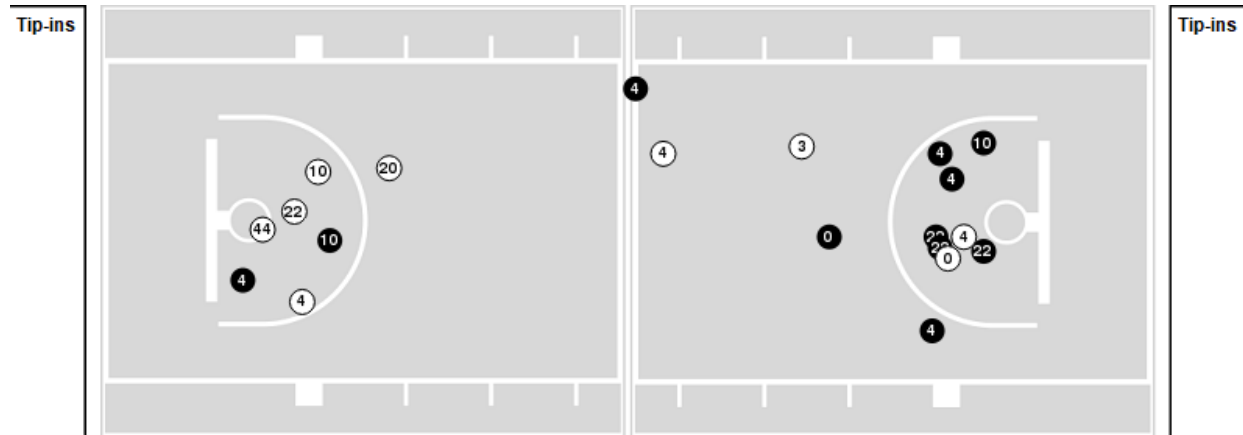

Blow Up Chart

● Made   ○ Missed   N - Player Number

Hawaii	M/A	%
Field Goals	21/48	44
2 Points	13/23	57
3 Points	8/25	32
Free Throws	4/9	44

Hawaii	M/A	%
Points in the Paint	22 (11 / 20)	55
Fast Break Points	6 (3/4)	75
Second Chance Points	8 (4/5)	80
Effective FG%	52