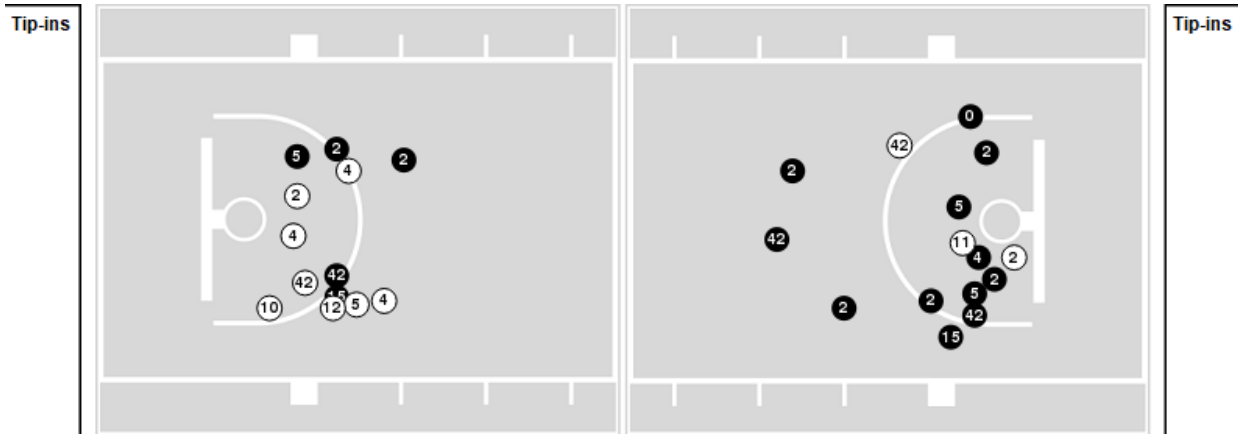

Blow Up Chart

● Made ○ Missed N - Player Number

Vanderbilt	M/A	%
Field Goals	25/57	44
2 Points	20/35	57
3 Points	5/22	23
Free Throws	13/16	81

Vanderbilt	M/A	%
Points in the Paint	36 (18 / 29)	62
Fast Break Points	14 (11/12)	92
Second Chance Points	8 (6/12)	50
Effective FG%	48