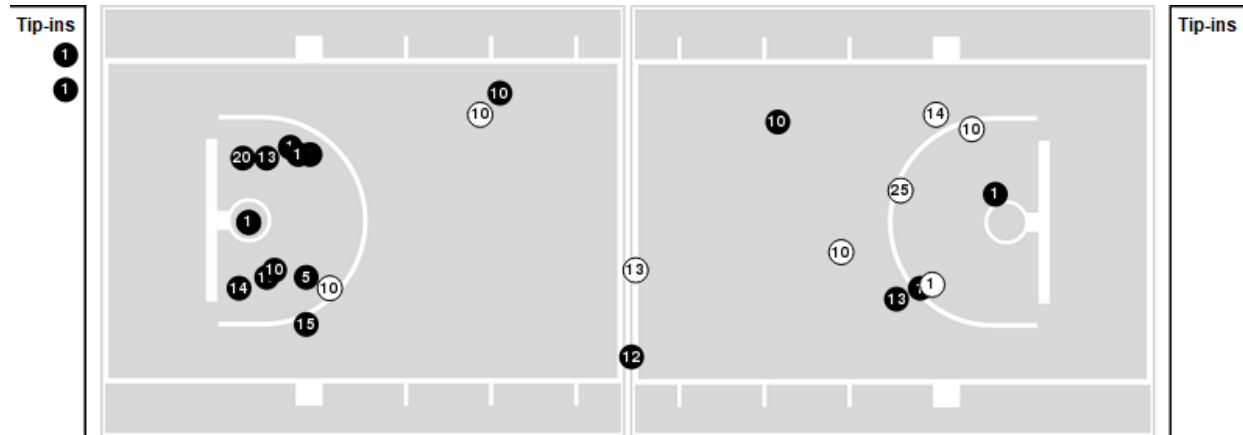

Blow Up Chart

● Made ○ Missed N - Player Number

Kansas	M/A	%
Field Goals	24/48	50
2 Points	19/29	66
3 Points	5/19	26
Free Throws	21/23	91

Kansas	M/A	%
Points in the Paint	36 (18 / 26)	69
Fast Break Points	9 (7/7)	100
Second Chance Points	4 (2/4)	50
Effective FG%	55