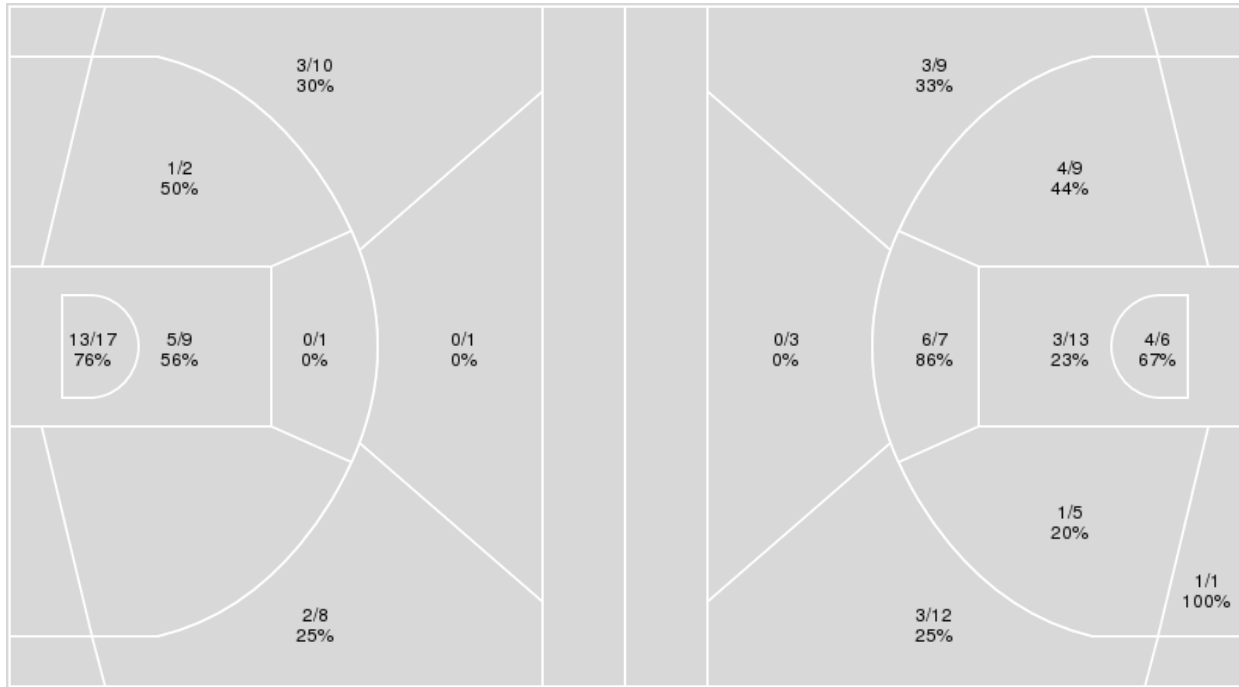

Vanderbilt at Kansas

12/05/21 Allen Fieldhouse, Lawrence
2021-22 Women's Basketball

Officials: Michael McConnell, Brian Hall, Ify Seales

{ Players => All; } FG Types => All; Results => All;

{ Players => All; } FG Types => All; Results => All;

Kansas

Vanderbilt

Kansas	M/A	%
Field Goals	24/48	50
2 Points	19/29	66
3 Points	5/19	26
Free Throws	21/23	91

Vanderbilt	M/A	%
Field Goals	25/65	38
2 Points	19/41	46
3 Points	6/24	25
Free Throws	11/15	73