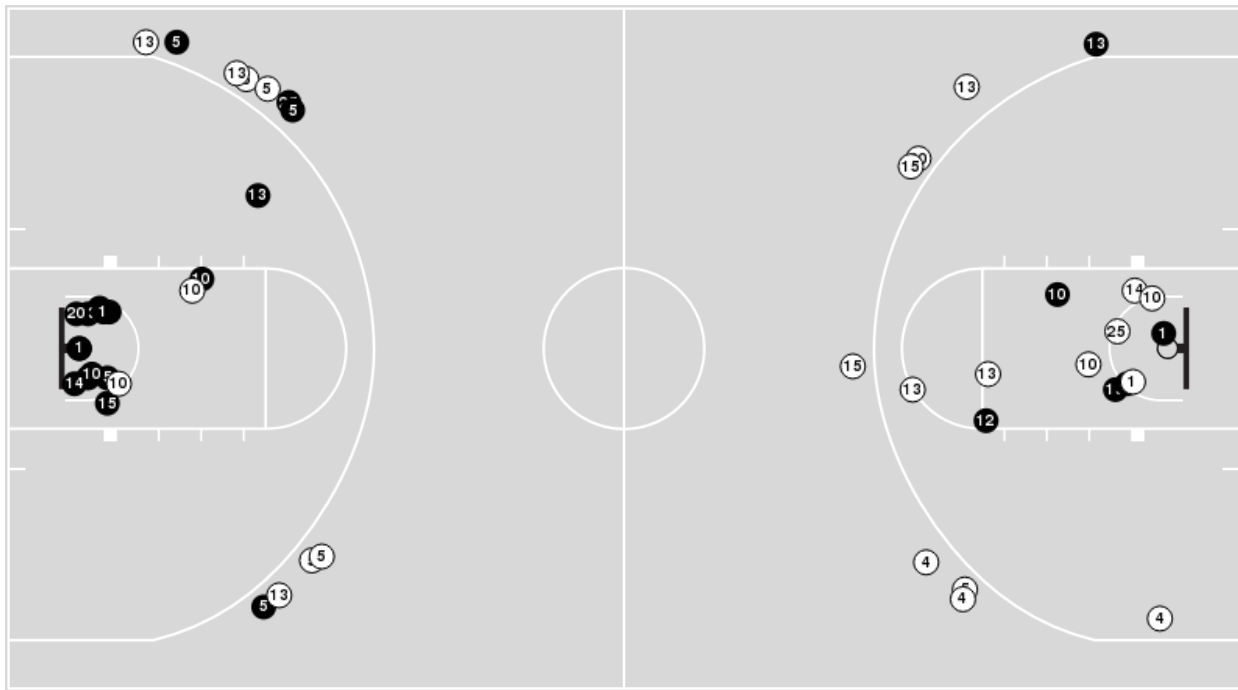

Vanderbilt at Kansas

12/05/21 Allen Fieldhouse, Lawrence
2021-22 Women's Basketball

Officials: Michael McConnell, Brian Hall, Ify Seales

Players => AllFG Types=>AllResults=>All

Kansas

All Field Goals