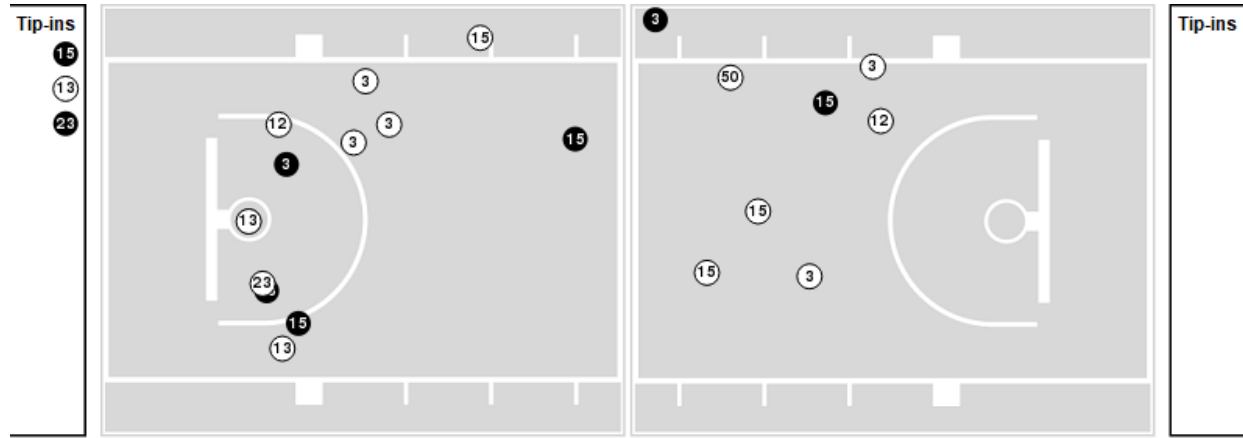

Blow Up Chart

● Made   ○ Missed   N - Player Number

Vanderbilt	M/A	%
Field Goals	25/65	38
2 Points	19/41	46
3 Points	6/24	25
Free Throws	11/15	73

Vanderbilt	M/A	%
Points in the Paint	14 (7 / 19)	37
Fast Break Points	9 (4/5)	80
Second Chance Points	15 (7/15)	47
Effective FG%	43