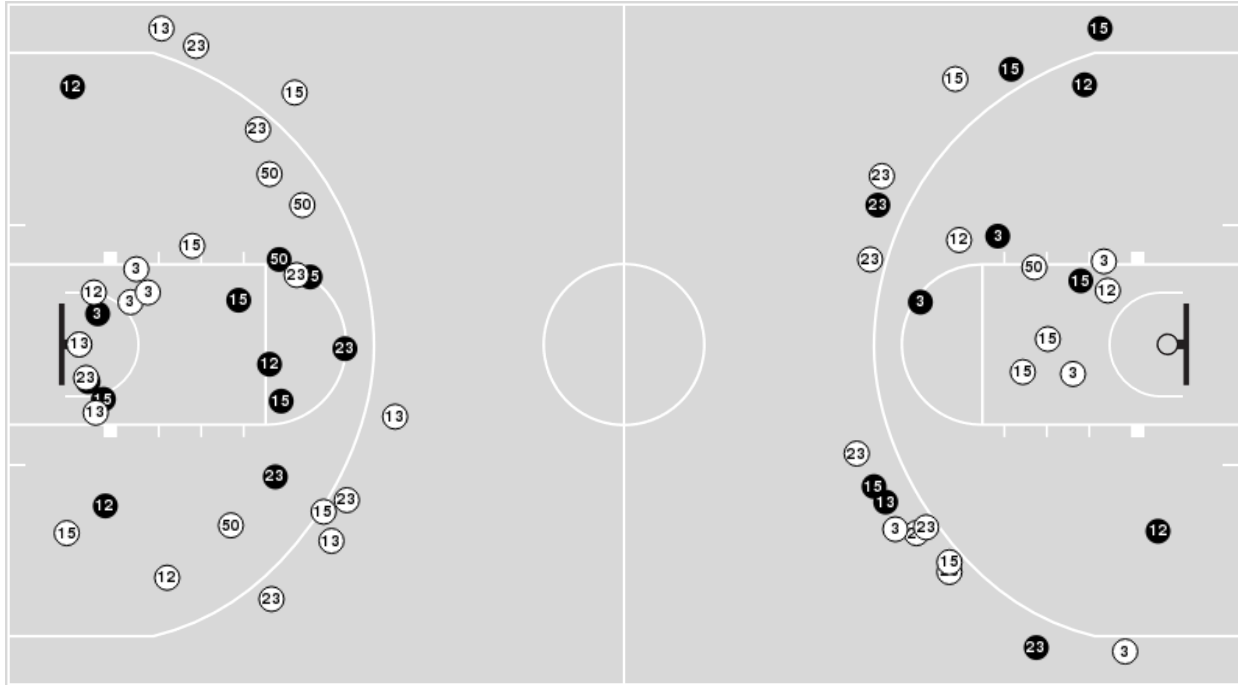

Players => AllFG Types=>AllResults=>All
Vanderbilt

All Field Goals