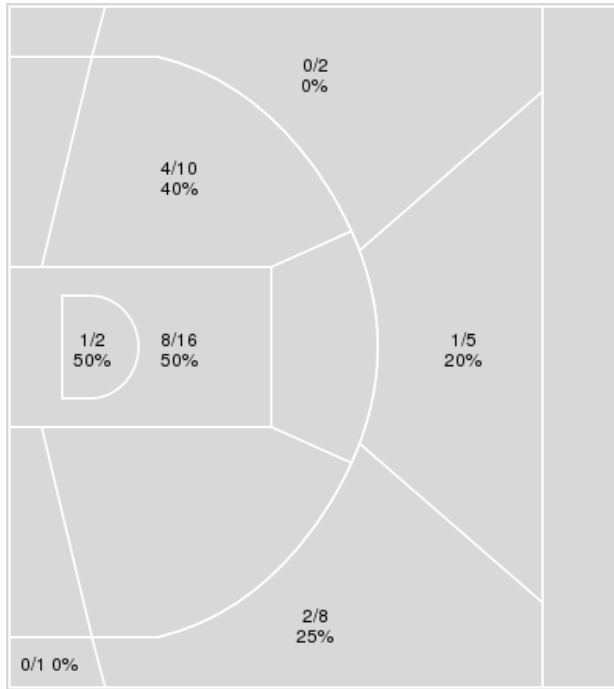

Officials: Karen Preato, Jennifer Washo, Issac Johnson

{ Players => 0, 1, 2, 3, 4, 5, 11, 12, 13, 14, 21, 22, 23, 32, 33; } FG
Types => All; Results => All;

{ Players => All; } FG Types => All; Results => All;

Saint Joseph's