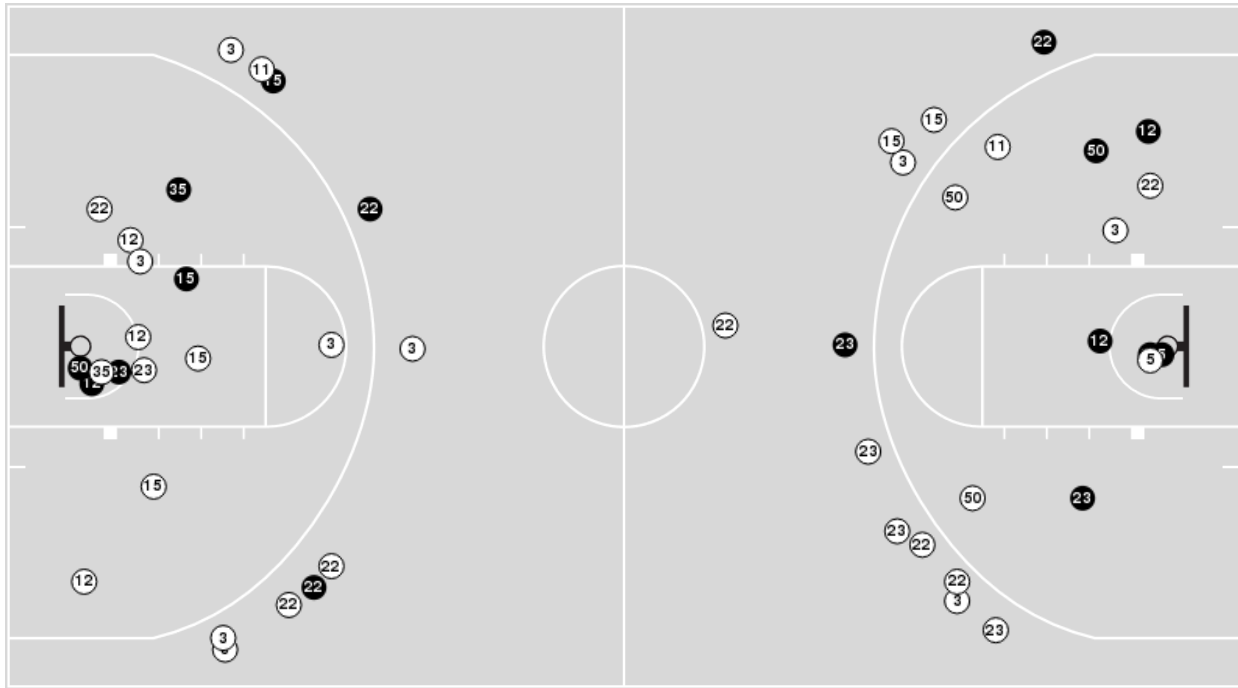

Officials: Dee Kantner, Pualani Spurlock-Welsh, Ify Seales

Players => 3, 5, 11, 12, 13, 14, 15, 21, 22, 23, 25, 33, 35, 50 FG Types=>All Results=>All

Vanderbilt

All Field Goals