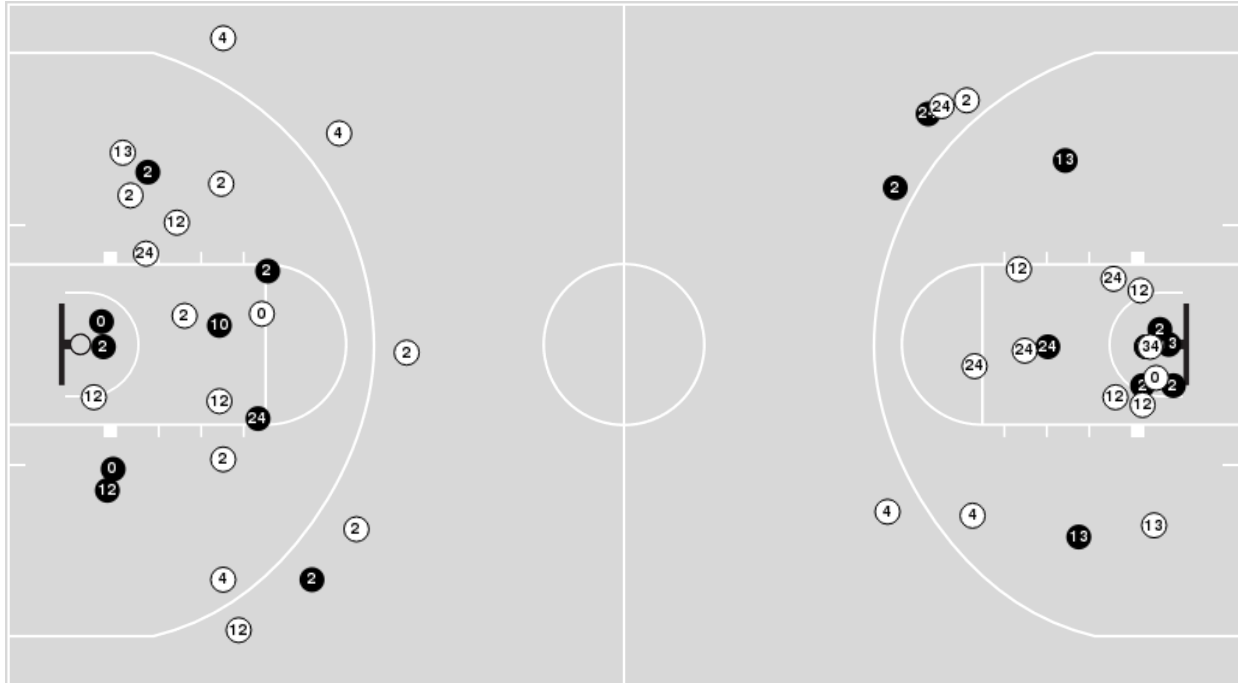

Officials: Dee Kantner, Pualani Spurlock-Welsh, Ify Seales

Players => 0, 1, 2, 4, 5, 10, 11, 12, 13, 14, 15, 22, 23, 24, 34 FG Types=>All Results=>All

Little Rock

All Field Goals