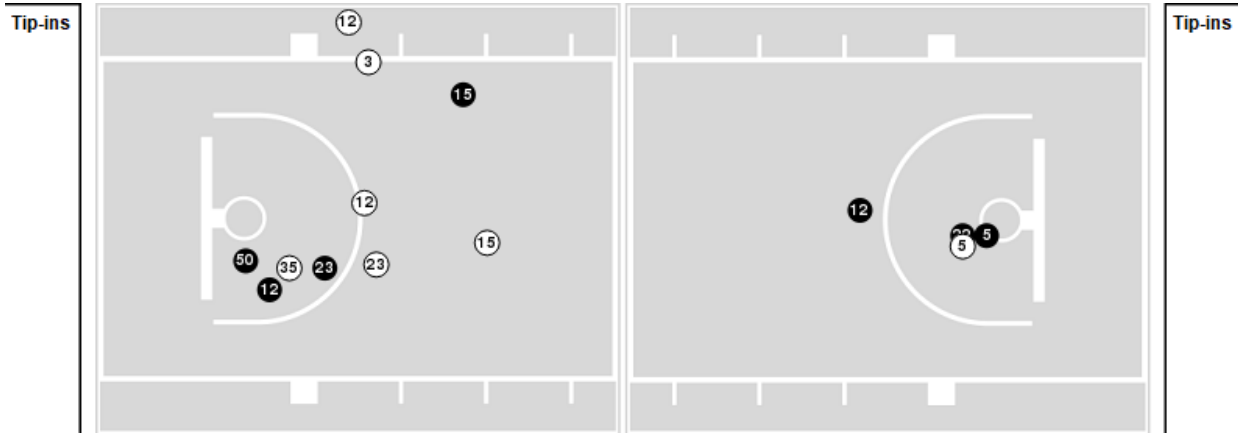

Blow Up Chart

● Made   ○ Missed   N - Player Number

Vanderbilt	M/A	%
Field Goals	16/49	33
2 Points	11/27	41
3 Points	5/22	23
Free Throws	3/6	50

Vanderbilt	M/A	%
Points in the Paint	14 (7 / 12)	58
Fast Break Points	5 (2/2)	100
Second Chance Points	15 (6/9)	67
Effective FG%	38