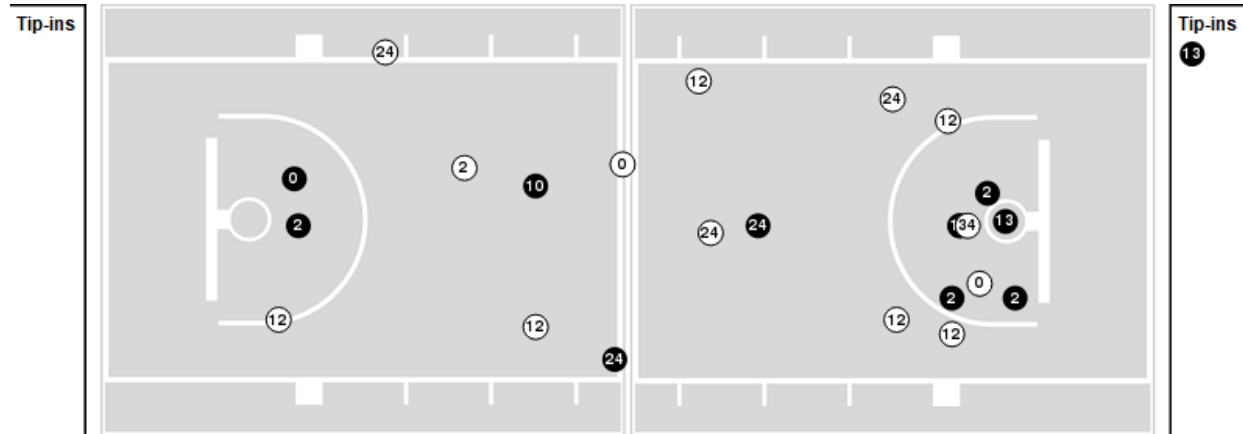

Blow Up Chart

N Made   **O** Missed   N - Player Number

Little Rock	M/A	%
Field Goals	20/50	40
2 Points	17/39	44
3 Points	3/11	27
Free Throws	13/16	81

Little Rock	M/A	%
Points in the Paint	24 (12 / 24)	50
Fast Break Points	9 (5/6)	83
Second Chance Points	9 (5/8)	63
Effective FG%	43