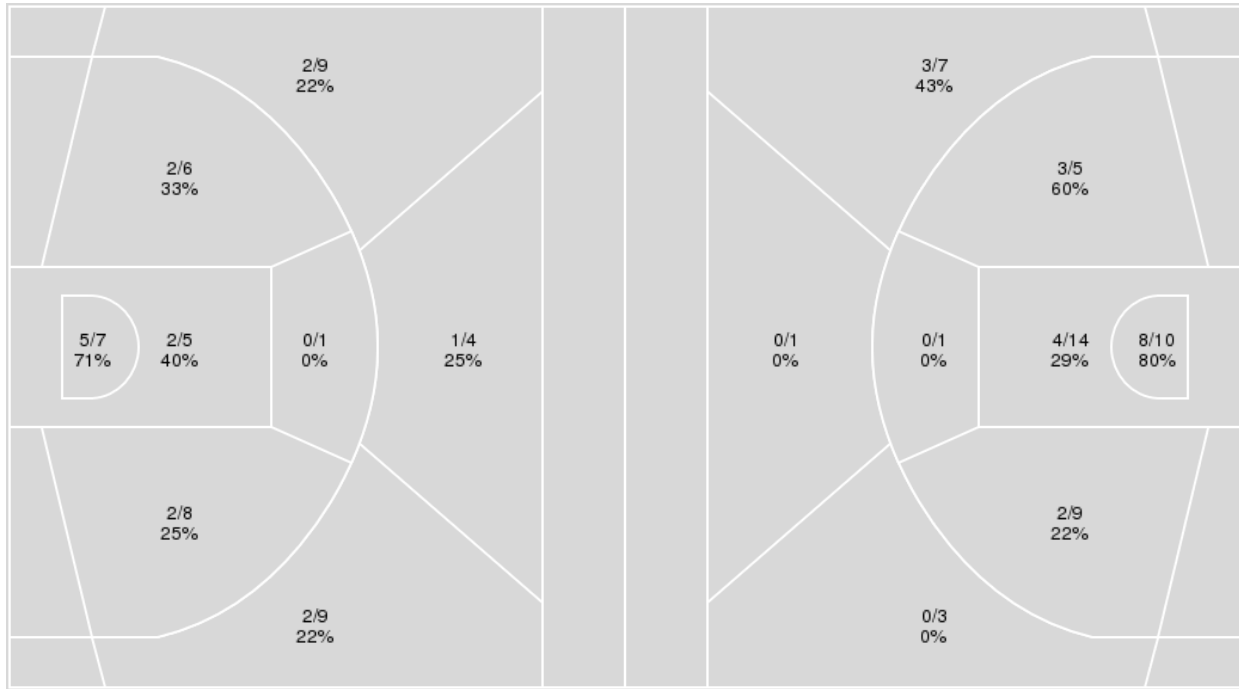

Officials: Dee Kantner, Pualani Spurlock-Welsh, Ify Seales

{ Players => 3, 5, 11, 12, 13, 14, 15, 21, 22, 23, 25, 33, 35, 50; } FG
Types => All; Results => All;

{ Players => 0, 1, 2, 4, 5, 10, 11, 12, 13, 14, 15, 22, 23, 24, 34; } FG
Types => All; Results => All;

Vanderbilt

Little Rock

Vanderbilt	M/A	%
Field Goals	16/49	33
2 Points	11/27	41
3 Points	5/22	23
Free Throws	3/6	50

Little Rock	M/A	%
Field Goals	20/50	40
2 Points	17/39	44
3 Points	3/11	27
Free Throws	13/16	81