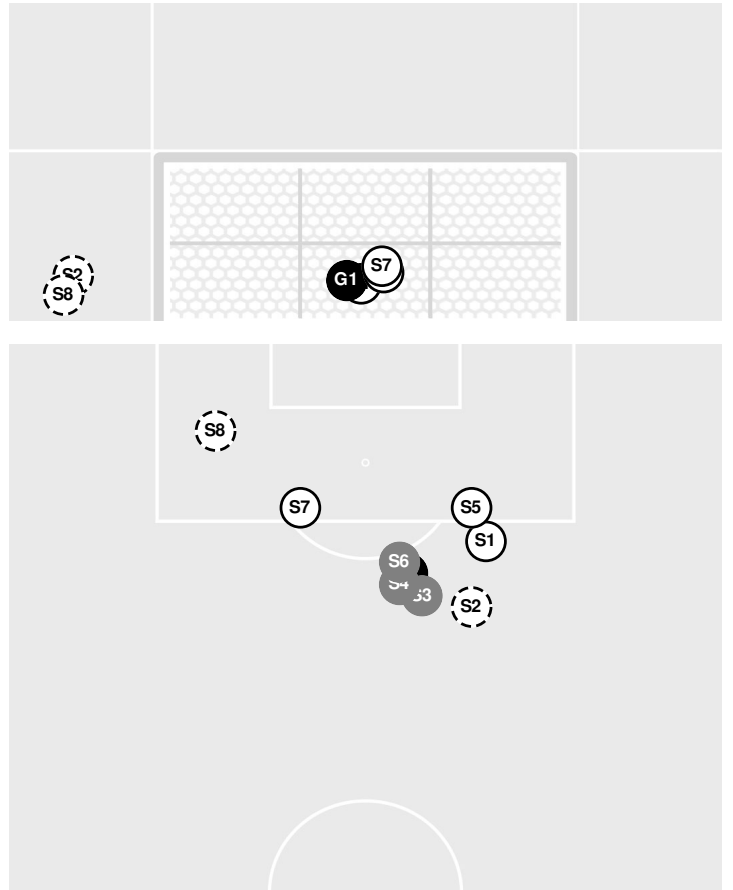

VANDERBILT 0, TEXAS A&M 1

Official Soccer Shot Chart - Final
Vanderbilt vs Texas A&M
 10/24/21 Ellis Field, Bryan-College Station
 2021-22 Women's Soccer

Match Time: 3:00 PM
Match Duration: 02:21
Attendance: 2763

Officials: Kyle Phillips, Gloria Martinez, William Heidke, Timothy Debysingh

| Shots by Half Intervals | Aggies | 1st Half | 2nd Half |
|-------------------------|--------|------------|----------|
| | | Commodores | 6 |
| | | 3 | 6 |

Shot Chart

AGGIES

COMMODORES

S Shot Off Target
 S Shot On Target
 S Blocked
 G Goal / Own Goal

Shot Summary

Official Soccer Shot Chart - Final
Vanderbilt vs Texas A&M
10/24/21 Ellis Field, Bryan-College Station
2021-22 Women's Soccer