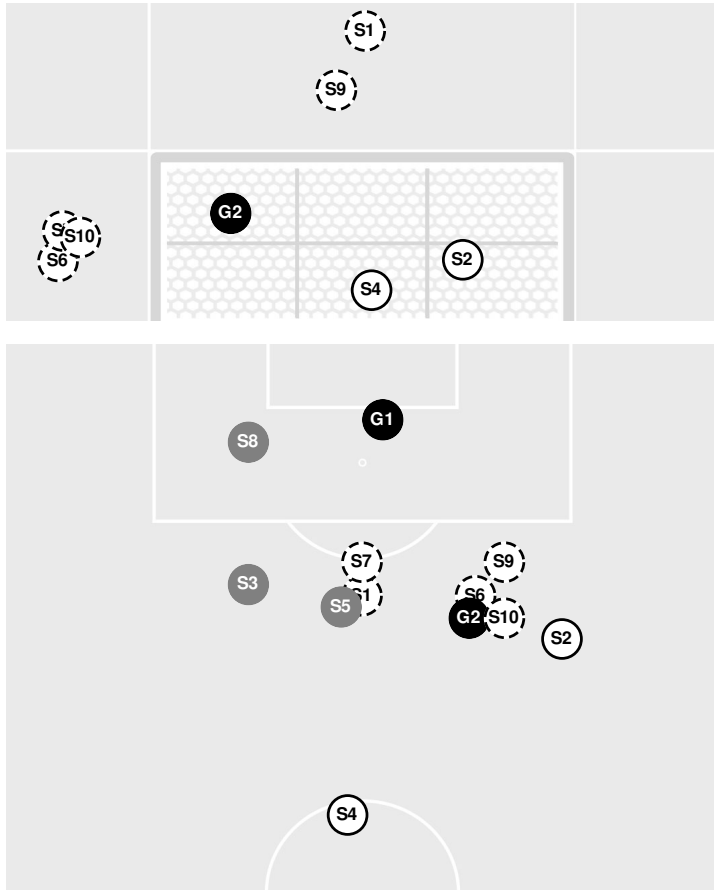

Official Soccer Shot Chart - Final
Vanderbilt vs Texas A&M
10/24/21 Ellis Field, Bryan-College Station
2021-22 Women's Soccer

Match Time: 3:00 PM
Match Duration: 02:21
Attendance: 2763

Officials: Kyle Phillips, Gloria Martinez, William Heidke, Timothy Debysingh

Shots by Half Intervals	Aggies	1st Half	2nd Half	
		Commodores	6	6
		3	6	

Shot Chart

AGGIES