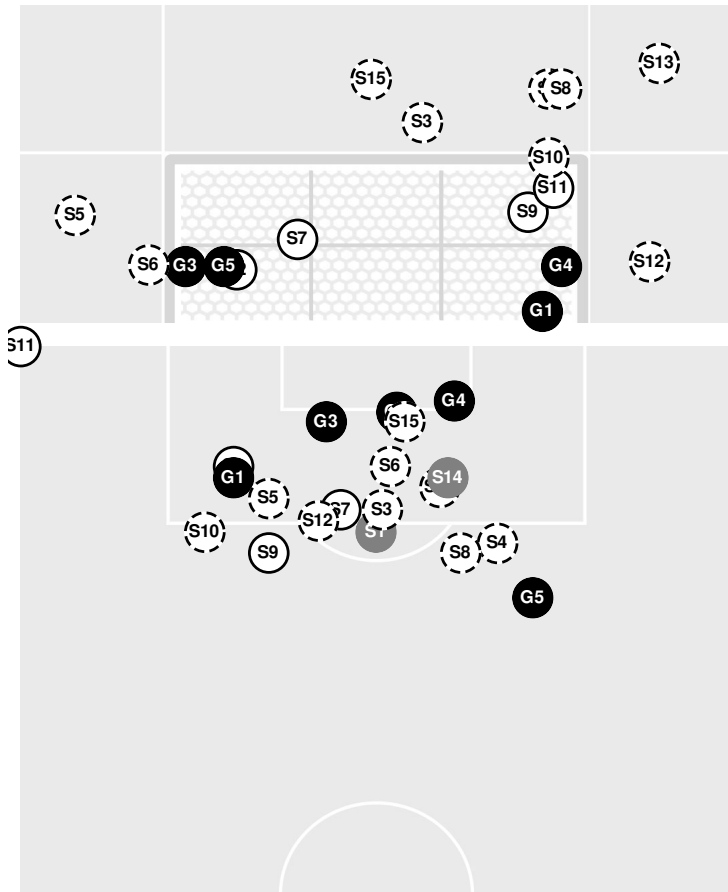

Commodores
Tigers

	1st Half	2nd Half
Commodores	6	14
Tigers	5	5

Shot Chart

COMMODORES

TIGERS

S Shot Off Target
 S Shot On Target
 S Blocked
 G Goal / Own Goal

Shot Summary

Missouri vs Vanderbilt