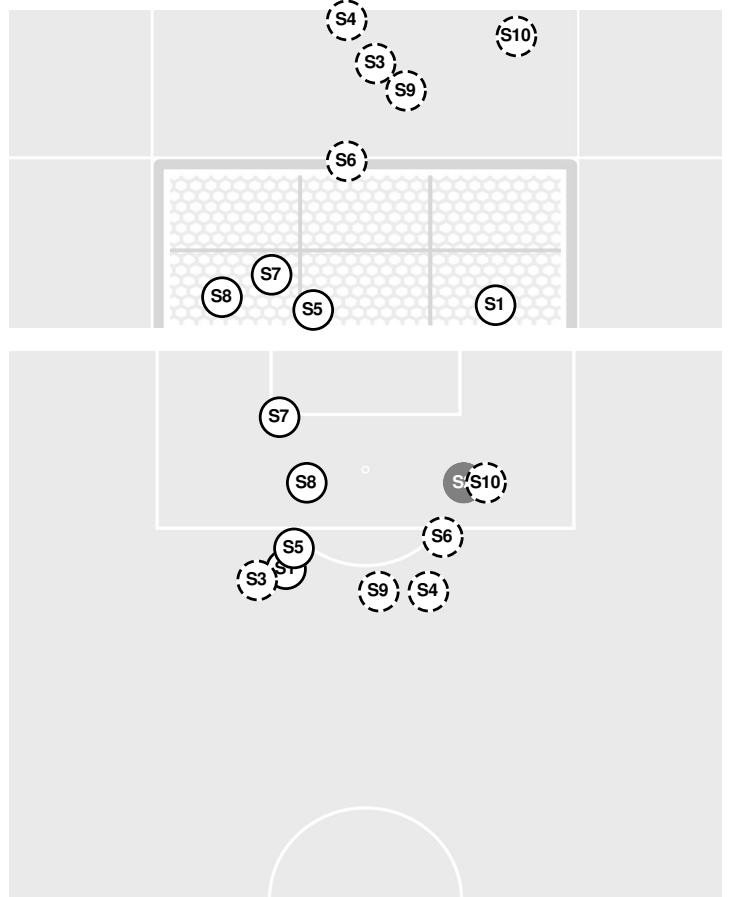

Commodores
Tigers

	1st Half	2nd Half
Commodores	6	14
Tigers	5	5

Shot Chart

COMMODORES

TIGERS

S Shot Off Target
 S Shot On Target
 S Blocked
 G Goal / Own Goal

Shot Summary

Missouri vs Vanderbilt