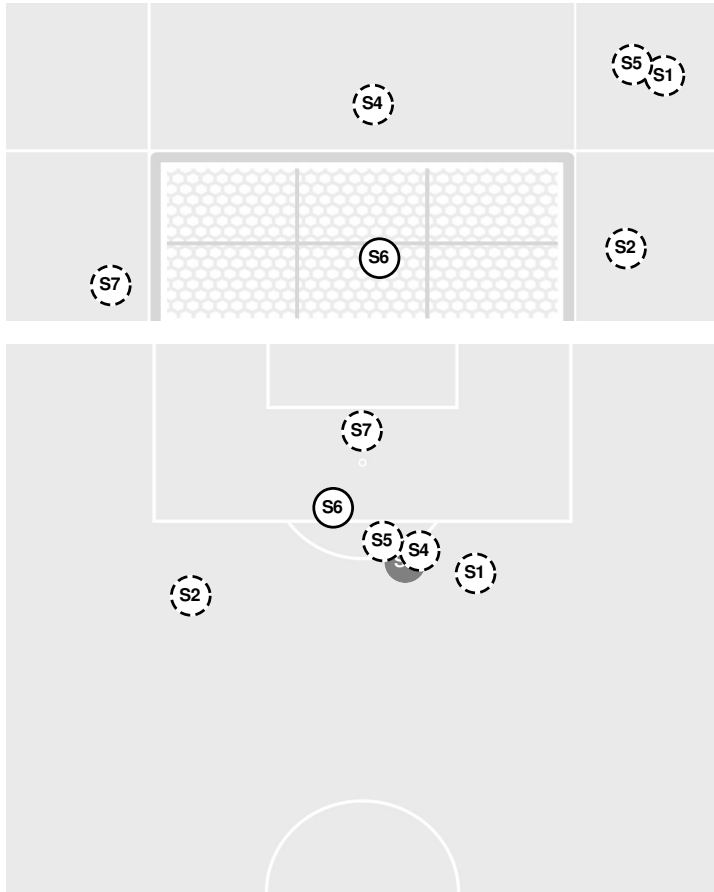

Official Soccer Shot Chart - Final
Vanderbilt vs Lipscomb
9/9/21 Lipscomb Soccer Complex, Nashville
2021-22 Women's Soccer

Match Time: 6:00 PM
Match Duration: 01:50
Attendance: 207

Officials: Cory Richardson, Carlos Pielago, Kiah Haslett

Shots by Half Intervals	Bisons	1st Half	2nd Half	
		Commodores	4	3
		8	6	

Shot Chart

BISONS