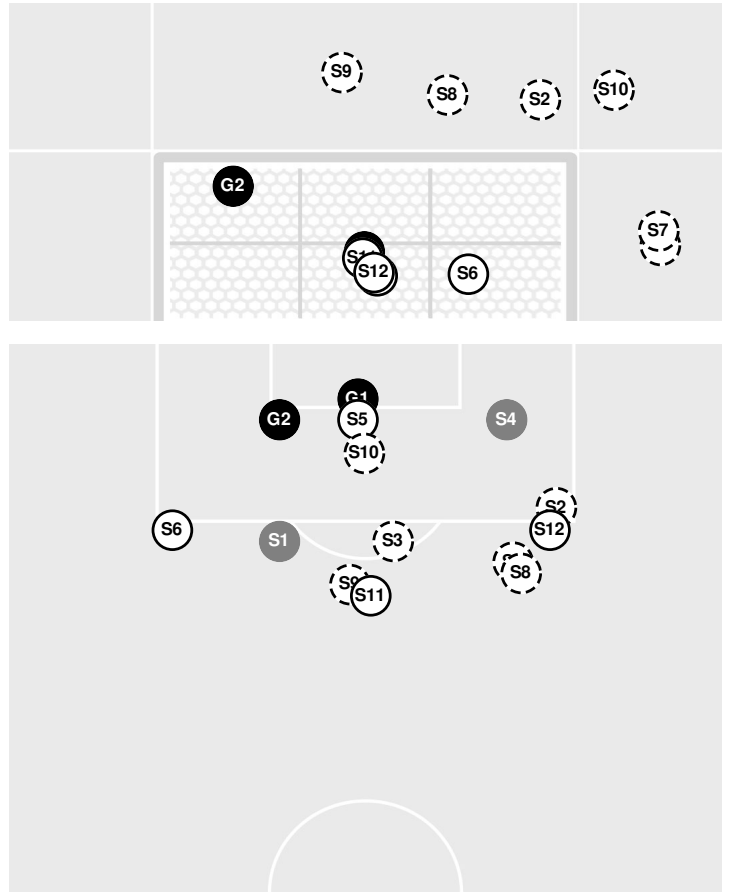

VANDERBILT 0, LIPSCOMB 0

Official Soccer Shot Chart - Final
Vanderbilt vs Lipscomb
 9/9/21 Lipscomb Soccer Complex, Nashville
 2021-22 Women's Soccer

Match Time: 6:00 PM
Match Duration: 01:50
Attendance: 207

Officials: Cory Richardson, Carlos Pielago, Kiah Haslett

Shots by Half Intervals	Bisons	1st Half	2nd Half
		Commodores	4
		8	6

Shot Chart

BISONS

COMMODORES

S Shot Off Target
 S Shot On Target
 S Blocked
 G Goal / Own Goal

Shot Summary

Official Soccer Shot Chart - Final
Vanderbilt vs Lipscomb
9/9/21 Lipscomb Soccer Complex, Nashville
2021-22 Women's Soccer

Match Time: 6:00 PM
Match Duration: 01:50
Attendance: 207

Officials: Cory Richardson, Carlos Pielago, Kiah Haslett