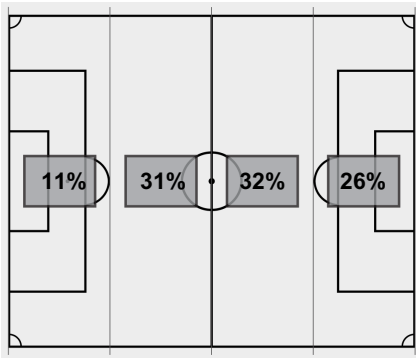

Soccer Box Score (Final)
2021-22 Women's Soccer
Duke vs Vanderbilt (8/29/2021 at Nashville, UNITED STATES)

Attacking Direction →

13	TOTAL SHOTS	4
7	SHOTS ON TARGET	3
3	SAVES	5
3	CORNERS	4
1	OFFSIDES	3
0	YELLOW CARDS	0
0	RED CARDS	0
58%	POSSESSION TOTAL	42%