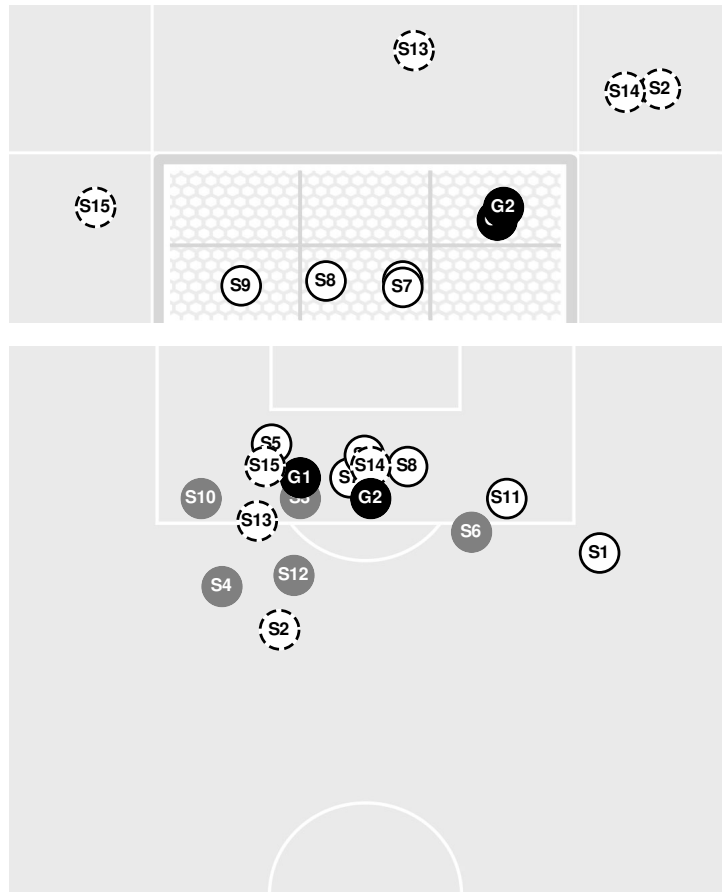

COMMODORES

S Shot Off Target
S Shot On Target
S Blocked
G Goal / Own Goal

Shot Summary