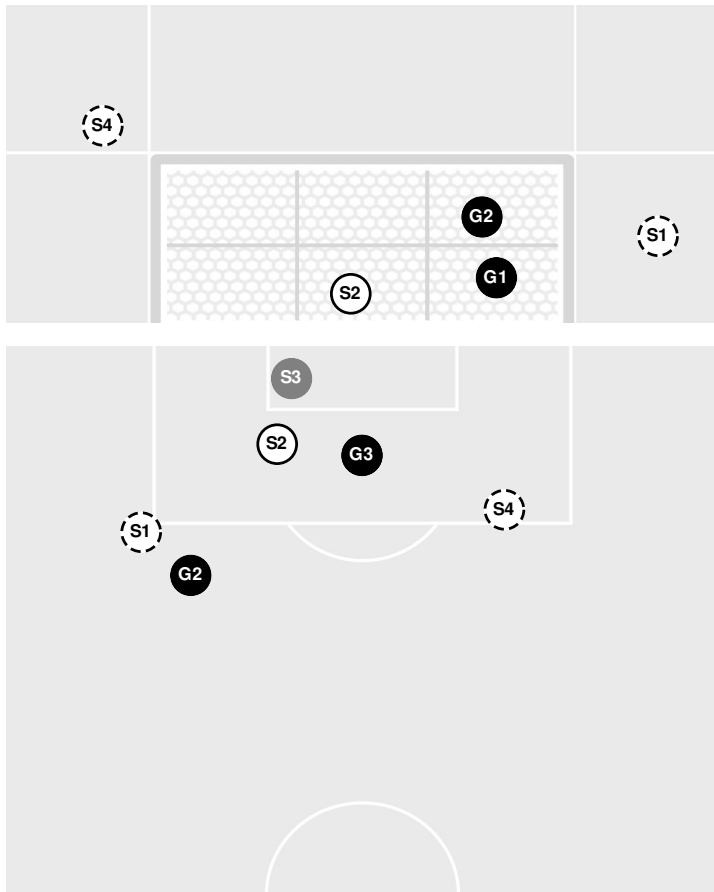

Officials: Thai Huynh, Franklin Taylor, Dennis Beard, Jonathan Bryan

		1st Half	2nd Half	1st OT
Shots by Half Intervals	Lady Toppers	2	4	1
	Commodores	6	10	1

Shot Chart

LADY TOPPERS