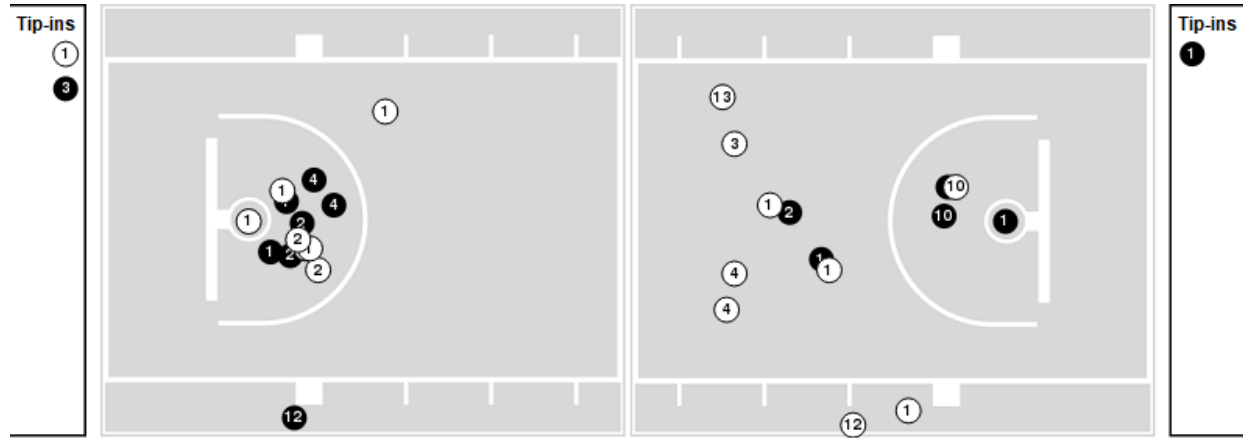

Blow Up Chart

● Made ○ Missed N - Player Number

Vanderbilt	M/A	%
Field Goals	25/57	44
2 Points	15/34	44
3 Points	10/23	43
Free Throws	18/24	75

Vanderbilt	M/A	%
Points in the Paint	26 (13 / 28)	46
Fast Break Points	14 (9/9)	100
Second Chance Points	9 (5/9)	56
Effective FG%	53