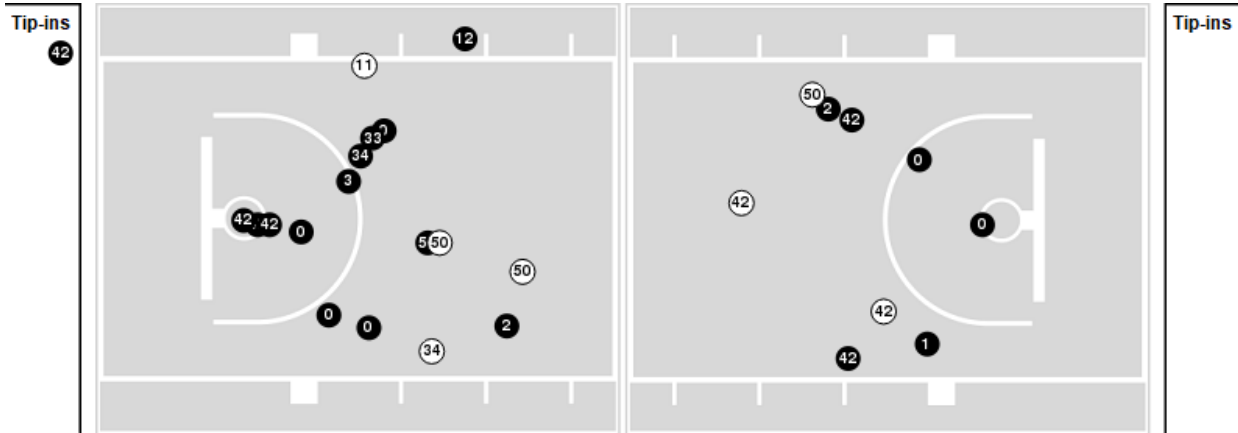

Blow Up Chart

● Made ○ Missed N - Player Number

Vanderbilt	M/A	%
Field Goals	30/66	45
2 Points	20/29	69
3 Points	10/37	27
Free Throws	14/16	88

Vanderbilt	M/A	%
Points in the Paint	36 (18 / 24)	75
Fast Break Points	12 (6/6)	100
Second Chance Points	18 (10/19)	53
Effective FG%	53