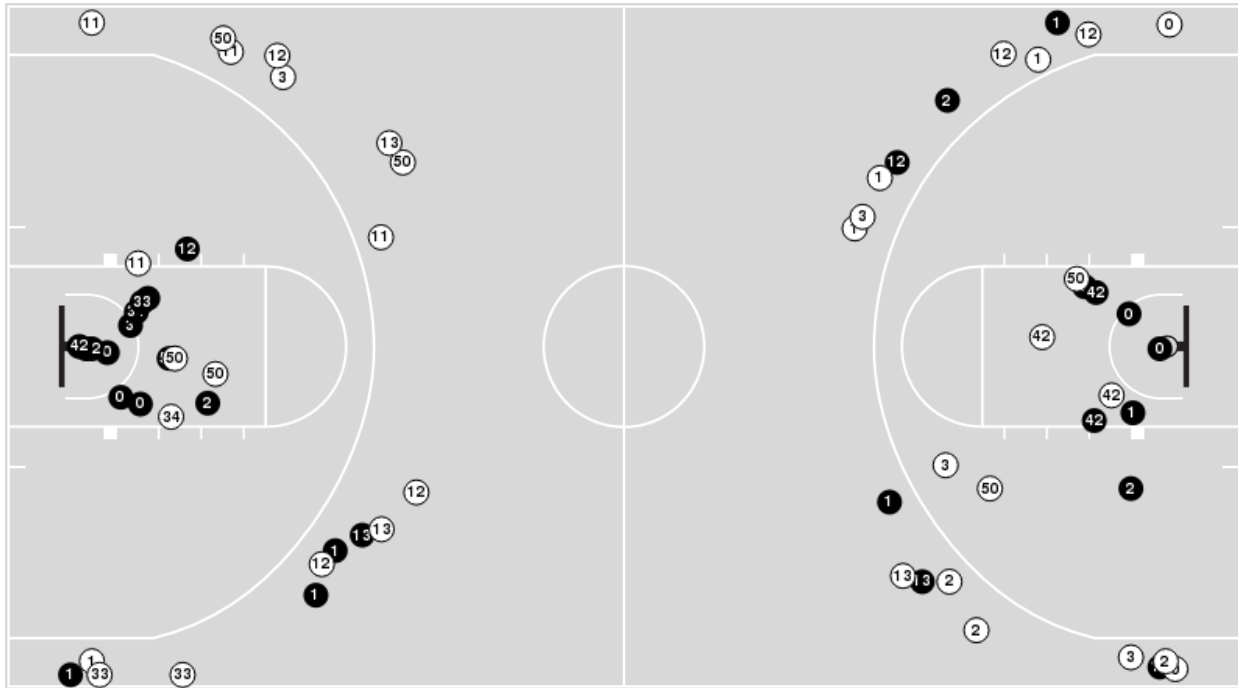

Mississippi Val.	M/A	%
Points in the Paint	8 (4 / 21)	19
Fast Break Points	4 (2/2)	100
Second Chance Points	3 (1/5)	20
Effective FG%	33	

Officials: Ted Valentine, R.B. Clyburn, Michael Roberts

Players => 0, 1, 2, 3, 4, 5, 10, 11, 12, 13, 14, 15, 20, 33, 34, 42, 50FG Types=>AllResults=>All

Vanderbilt

All Field Goals

Blow Up Chart

● Made ○ Missed N - Player Number

Vanderbilt	M/A	%
Field Goals	30/66	45
2 Points	20/29	69
3 Points	10/37	27
Free Throws	14/16	88

Vanderbilt	M/A	%
Points in the Paint	36 (18 / 24)	75
Fast Break Points	12 (6/6)	100
Second Chance Points	18 (10/19)	53
Effective FG%	53	