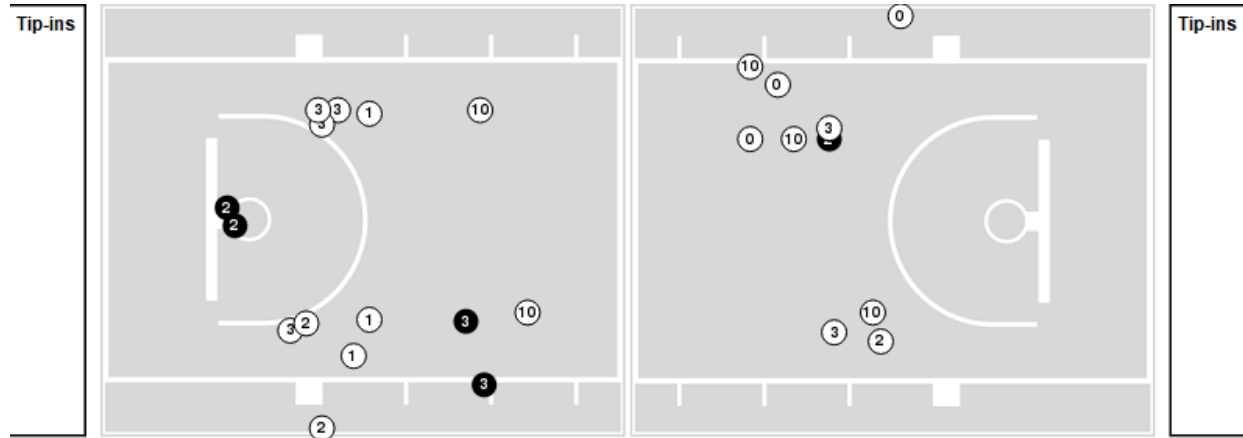

Blow Up Chart

● Made   ○ Missed   N - Player Number

Mississippi Val.	M/A	%
Field Goals	15/60	25
2 Points	6/32	19
3 Points	9/28	32
Free Throws	2/2	100

Mississippi Val.	M/A	%
Points in the Paint	8 (4 / 21)	19
Fast Break Points	4 (2/2)	100
Second Chance Points	3 (1/5)	20
Effective FG%	33