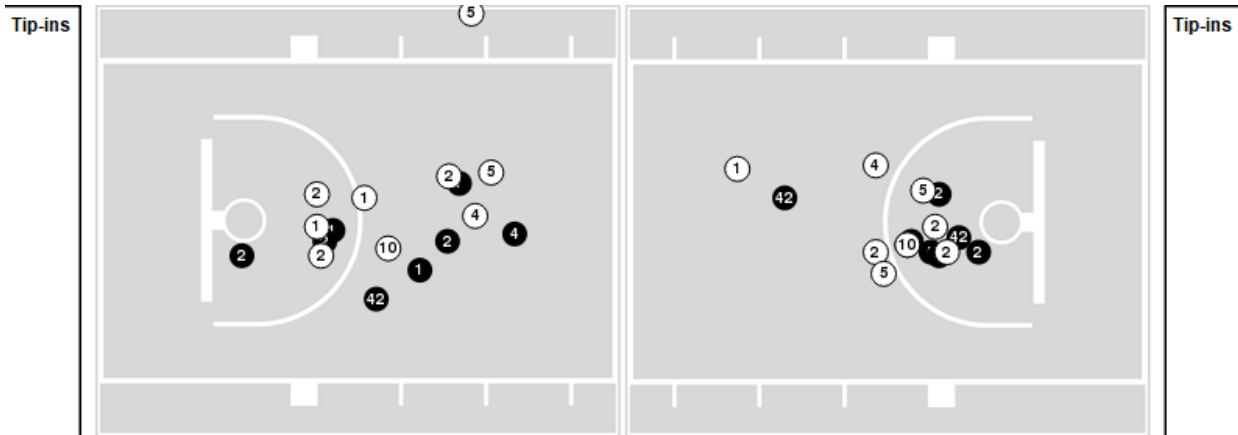

Officials: Anthony Jordan, Todd Austin, K.B. Burdett Jr.

Players => 0, 1, 2, 3, 4, 5, 10, 11, 12, 13, 14, 15, 20, 33, 34, 42, 50FG Types=>AllResults=>All

Vanderbilt

All Field Goals

Blow Up Chart

● Made ○ Missed N - Player Number