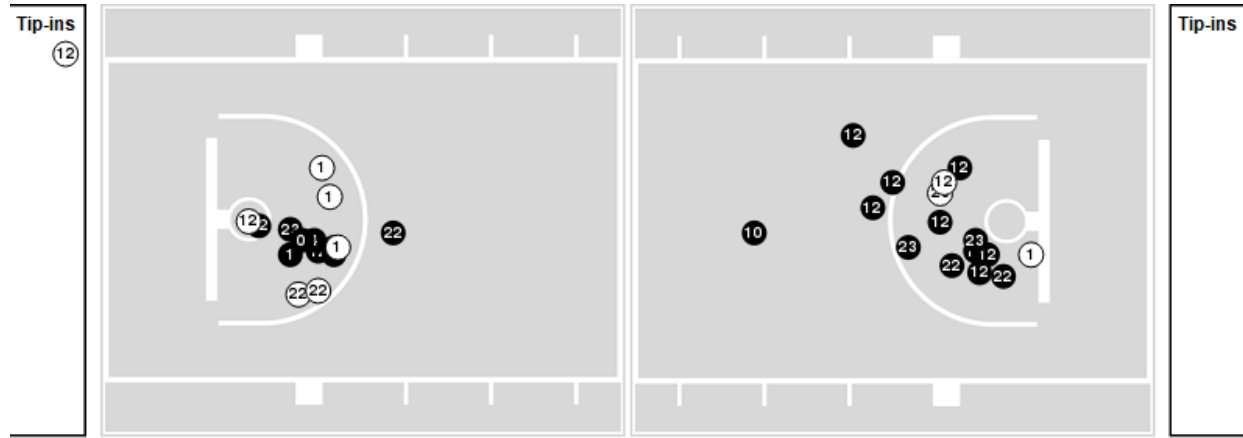

Officials: Anthony Jordan, Todd Austin, K.B. Burdett Jr.

Players => 0, 1, 2, 3, 4, 5, 10, 11, 12, 15, 20, 22, 23, 33, 44 FG Types=>AllResults=>All

Florida

All Field Goals

Blow Up Chart

● Made ○ Missed N - Player Number