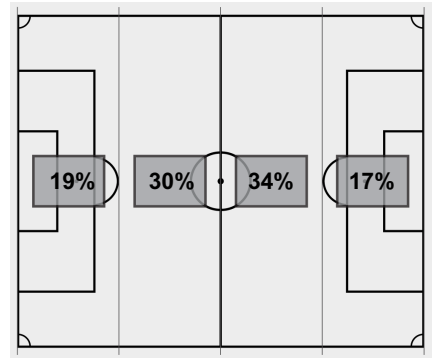

Saves by period	1	2	Total
Vanderbilt	2	0	2
LSU	1	1	2

Corner kicks	1	2	Total
Vanderbilt	4	2	6
LSU	1	1	2

Fouls	1	2	Total
Vanderbilt	5	3	8
LSU	5	5	10

Scoring summary:

No.	Time	Team	Goal scorer	Assist	Description
1.	15:20	VAN	Leila Azari (1)	Madison Elwell	
2.	79:06	VAN	Olivia Simmons (1)	(unassisted)	

Cautions and ejections:

Stadium: LSU Soccer Stadium
 Officials: Referee: Travis Haight; Asst. Referee: Tyler Mitcham; Jalen Gray; Alt. Official: Tim Chaisson;
 Offsides: Vanderbilt 2, LSU 2.

Soccer Box Score (Final)
2020-21 Women's Soccer
Vanderbilt vs LSU (10/30/2020 at Baton Rouge, LOUISIANA)

Attacking Direction →

9	TOTAL SHOTS	7
4	SHOTS ON TARGET	2
2	SAVES	2
6	CORNERS	2
2	OFFSIDES	2
0	YELLOW CARDS	0
0	RED CARDS	0
48%	POSSESSION TOTAL	52%

← Attacking Direction

Official's signature