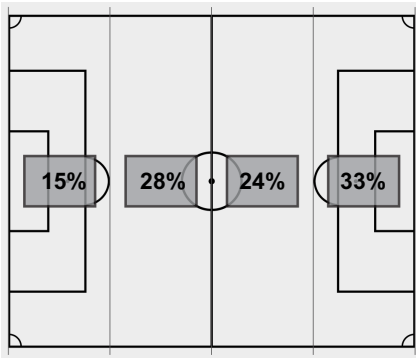

##	Goalkeepers	Dec	Min	GA	Saves
32	Sarah Fuller	W	90:00	0	2

##	Goalkeepers	Dec	Min	GA	Saves
1	Mollee Swift	L	90:00	2	2

Win-Fuller, Sarah (3-1-0). Loss-Swift, Mollee (0-3-2).

Shots by period	1	2	Total
Vanderbilt	4	5	9
LSU	2	5	7

Saves by period	1	2	Total
Vanderbilt	2	0	2
LSU	1	1	2

Corner kicks	1	2	Total
Vanderbilt	4	2	6
LSU	1	1	2

Fouls	1	2	Total
Vanderbilt	5	3	8
LSU	5	5	10

Scoring summary:

No.	Time	Team	Goal scorer	Assist	Description
1.	15:20	VAN	Leila Azari (1)	Madison Elwell	
2.	79:06	VAN	Olivia Simmons (1)	(unassisted)	

Cautions and ejections:

Stadium: LSU Soccer Stadium
 Officials: Referee: Travis Haight; Asst. Referee: Tyler Mitcham; Jalen Gray; Alt. Official: Tim Chaisson;
 Offsides: Vanderbilt 2, LSU 2.

Soccer Box Score (Final)
2020-21 Women's Soccer
Vanderbilt vs LSU (10/30/2020 at Baton Rouge, LOUISIANA)

Attacking Direction →

9	TOTAL SHOTS	7
4	SHOTS ON TARGET	2
2	SAVES	2
6	CORNERS	2
2	OFFSIDES	2
0	YELLOW CARDS	0
0	RED CARDS	0
48%	POSSESSION TOTAL	52%

← Attacking Direction

Official's signature