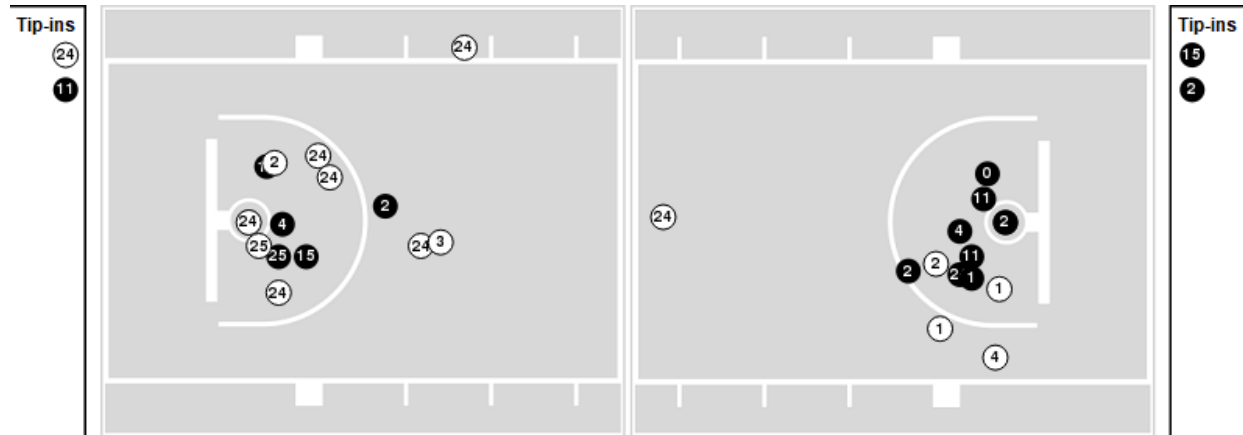

Blow Up Chart

● Made   ○ Missed   N - Player Number

LSU	M/A	%
Field Goals	30/65	46
2 Points	20/39	51
3 Points	10/26	38
Free Throws	13/16	81

LSU	M/A	%
Points in the Paint	30 (15 / 28)	54
Fast Break Points	19 (10/11)	91
Second Chance Points	15 (9/12)	75
Effective FG%	54