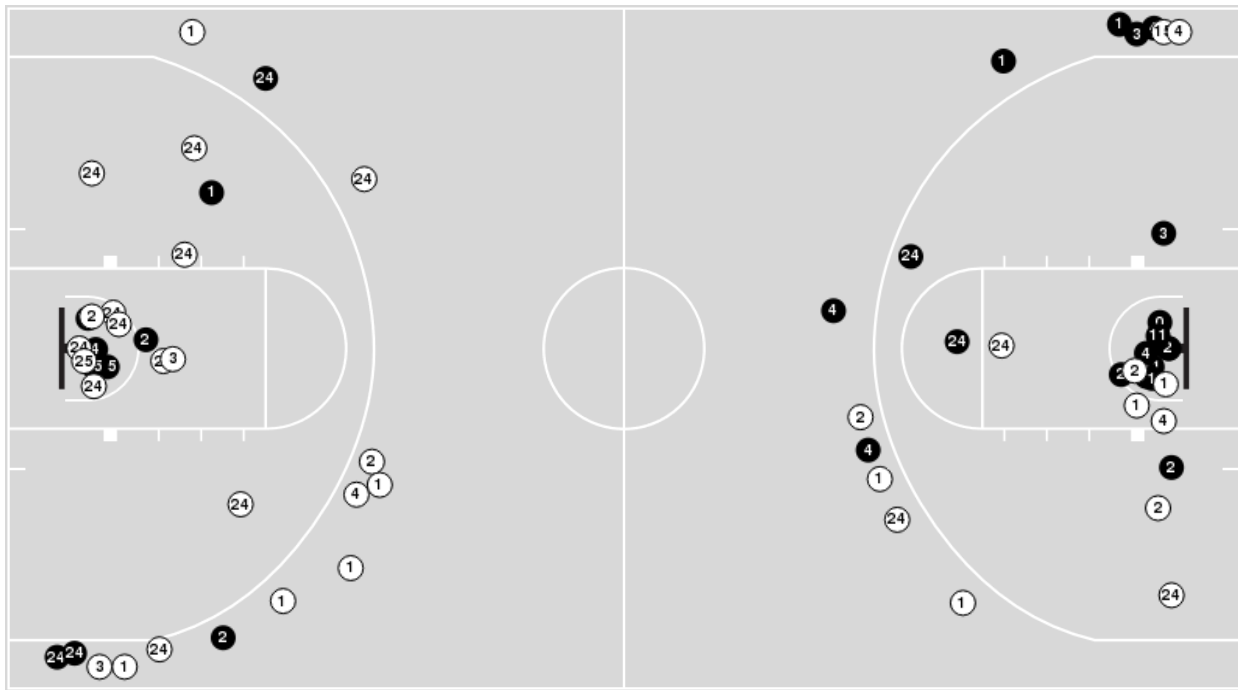

Vanderbilt at LSU

03/02/21 Maravich Assembly Center, Baton Rouge
2020-21 Men's Basketball

Game Time: 7:30 PM
Game Duration: 1:46
Attendance: 2,426

Officials: Terry Oglesby, Olandis Poole, Owen Shortt

Players => 0, 1, 2, 3, 4, 5, 10, 11, 15, 21, 22, 24, 25, 32, 34 FG Types=>All Results=>All

LSU

All Field Goals