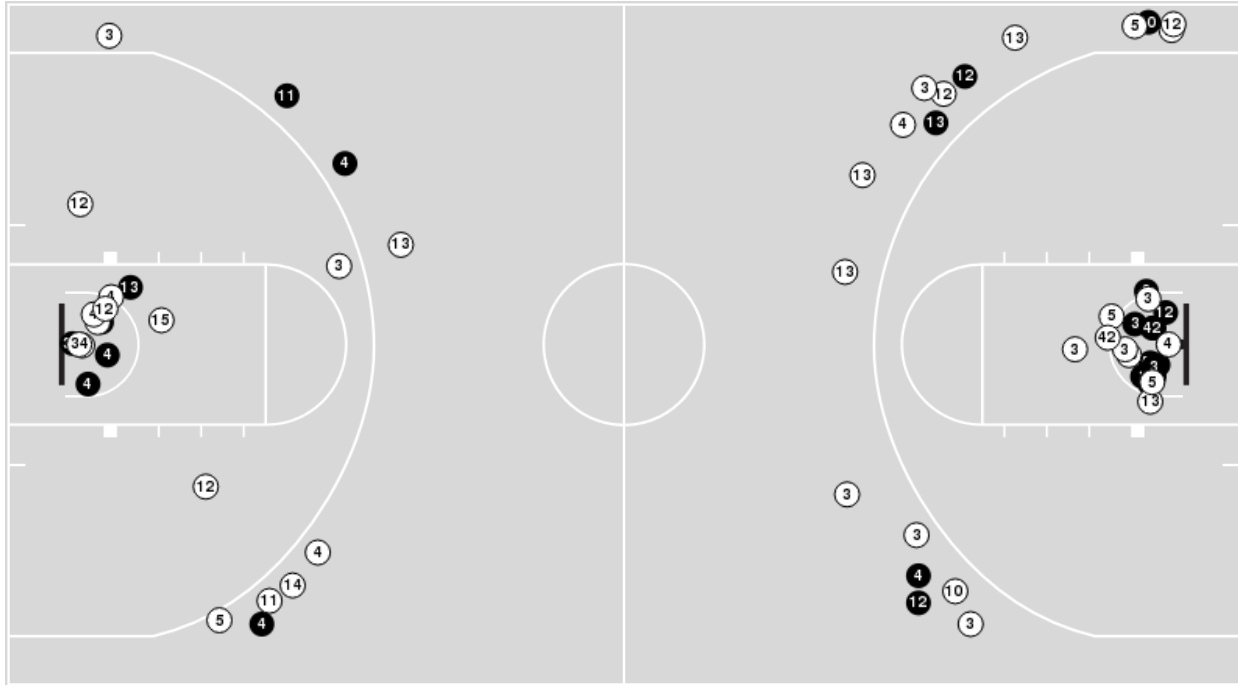

Vanderbilt at LSU

03/02/21 Maravich Assembly Center, Baton Rouge
2020-21 Men's Basketball

Game Time: 7:30 PM
Game Duration: 1:46
Attendance: 2,426

Officials: Terry Oglesby, Olandis Poole, Owen Shortt

Players => 0, 1, 2, 3, 4, 5, 10, 11, 12, 13, 14, 15, 20, 33, 34, 42, 50FG Types=>AllResults=>All

Vanderbilt

All Field Goals