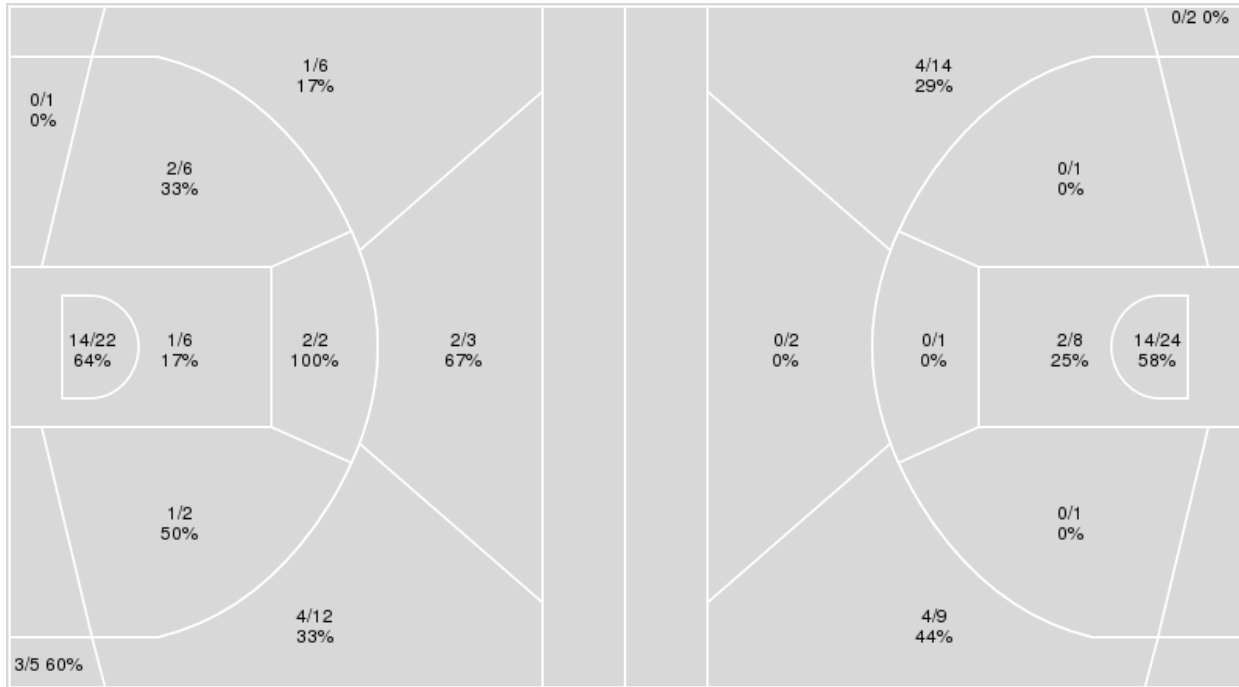

Vanderbilt at LSU

03/02/21 Maravich Assembly Center, Baton Rouge
2020-21 Men's Basketball

Game Time: 7:30 PM
Game Duration: 1:46
Attendance: 2,426

Officials: Terry Oglesby, Olandis Poole, Owen Shortt

{ Players => 0, 1, 2, 3, 4, 5, 10, 11, 15, 21, 22, 24, 25, 32, 34; } FG
Types => All; Results => All;

{ Players => 0, 1, 2, 3, 4, 5, 10, 11, 12, 13, 14, 15, 20, 33, 34, 42, 50; }
FG Types => All; Results => All;

LSU

Vanderbilt

LSU	M/A	%
Field Goals	30/65	46
2 Points	20/39	51
3 Points	10/26	38
Free Throws	13/16	81

Vanderbilt	M/A	%
Field Goals	24/62	39
2 Points	16/35	46
3 Points	8/27	30
Free Throws	12/21	57