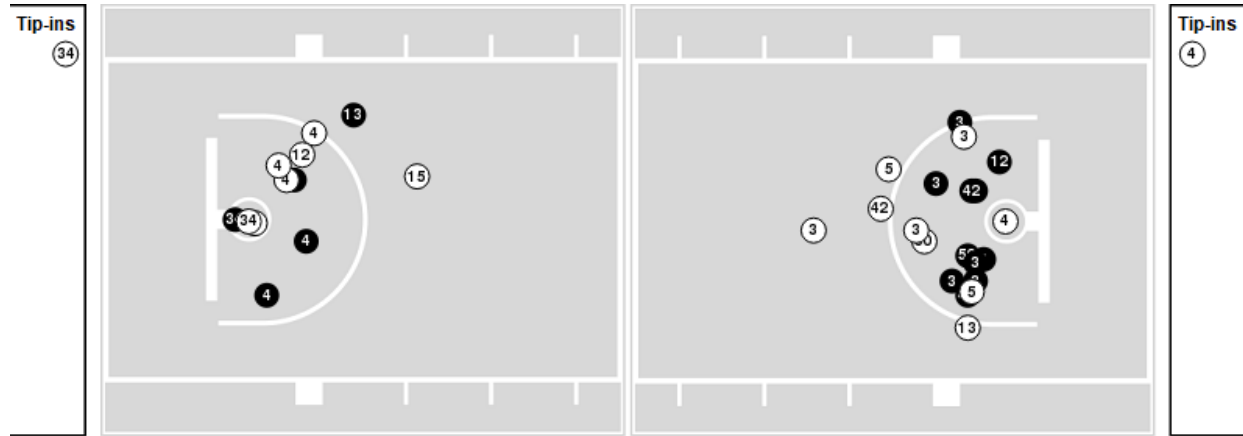

Blow Up Chart

● Made ○ Missed N - Player Number

Vanderbilt	M/A	%
Field Goals	24/62	39
2 Points	16/35	46
3 Points	8/27	30
Free Throws	12/21	57

Vanderbilt	M/A	%
Points in the Paint	32 (16 / 32)	50
Fast Break Points	8 (4/5)	80
Second Chance Points	5 (3/6)	50
Effective FG%	45