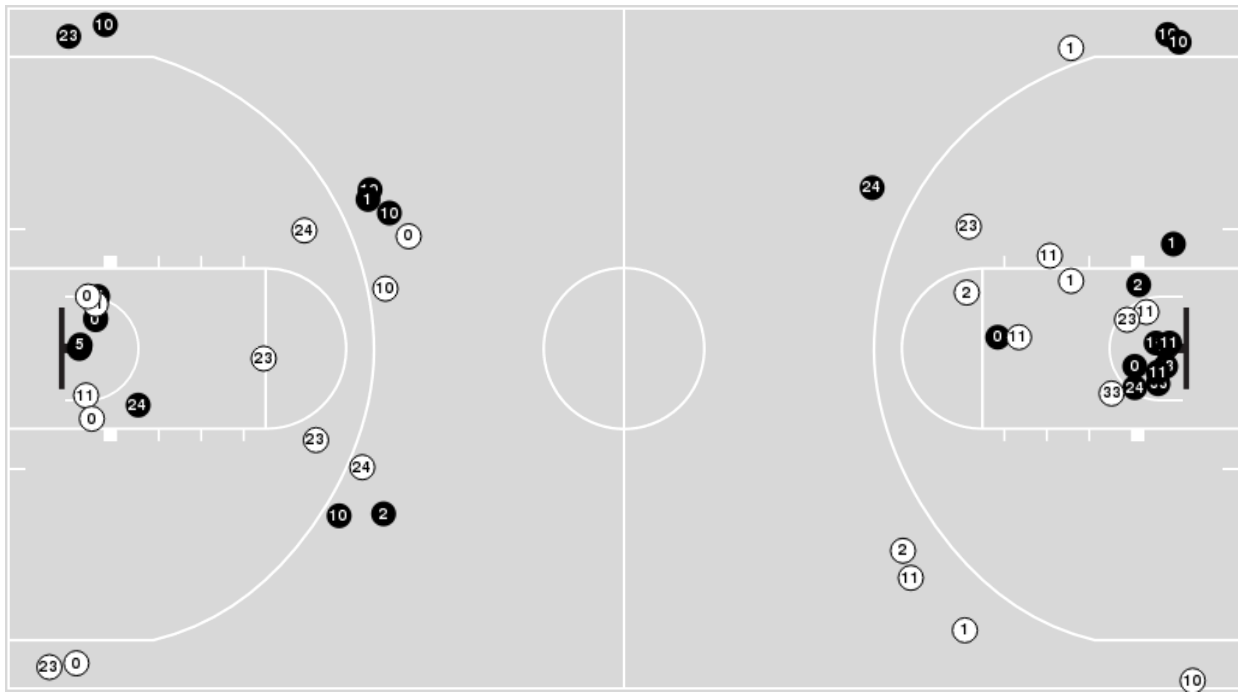

Vanderbilt at Florida

02/16/20 Exactech Arena at Stephen C. O'Connell Center, Gainesville
2019-20 Men's Basketball

Game Time: 1:00 AM
Game Duration: 2:13
Attendance: 10,151

Officials: Tony Greene, R.B. Clyburn, Wesley Ford

Players => 0, 1, 2, 3, 4, 5, 10, 11, 12, 21, 22, 23, 24, 33, 34 FG Types=>All Results=>All

Florida

All Field Goals