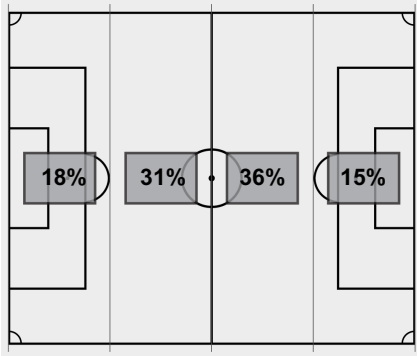

Vanderbilt

Pos	##	Player	Sh	SO	G	A	Fo	Min
gk	1	Lauren Demarchi	-	-	-	-	-	45
def	3	Madiya Harriott	-	-	-	-	2	90
mid	4	Raegan Kelley	4	1	-	-	-	64
mid	6	Leila Azari	3	3	2	1	1	59
mid	7	Grace Jackson	2	1	-	-	1	81
fwd	9	Kaylann Boyd	3	2	1	-	-	80
def	13	Nia Dorsey	-	-	-	-	-	90
mid	15	Madison Elwell	1	1	1	1	-	86
fwd	17	Haley Hopkins	4	1	-	1	2	48
mid	19	Madi Allen	2	-	-	-	-	86
def	22	Ella Shamburger	-	-	-	1	1	90
		-- Substitutes --						
	00	Taiana Tolleson	-	-	-	-	-	45
	8	Olivia Simmons	1	-	-	-	-	35
	10	Caroline Saltmarsh	-	-	-	-	-	15
	11	Paola Ellis	2	1	-	-	-	11
	12	Hannon Eberts	1	1	1	-	-	32
	14	Marin Boyle	-	-	-	-	-	5
	24	Alex Kerr	-	-	-	-	-	8
	25	Kimya Raietparvar	-	-	-	-	1	27
		Totals	23	11	5	4	8	

Saves by period	1	2	Total
Tigers	1	5	6
Commodores	0	0	0

Corner kicks	1	2	Total
Tigers	1	3	4
Commodores	1	3	4

Fouls	1	2	Total
Tigers	6	4	10
Commodores	3	5	8

Scoring summary:

No.	Time	Team	Goal scorer	Assist	Description
1.	07:15	VAN	Leila Azari (2)	(unassisted)	
2.	11:00	VAN	Kaylann Boyd (1)	Leila Azari	
3.	29:49	VAN	Hannon Eberts (1)	Ella Shamburger Haley Hopkins	
4.	42:27	LSU	Marlena Cutura	Penalty kick	
5.	48:40	VAN	Madison Elwell (1)	(unassisted)	
6.	57:16	VAN	Leila Azari (3)	Madison Elwell	

Cautions and ejections:

YC - Tigers 43:32; YC - Tigers #17 54:08; YC - Tigers #38 74:51

Soccer Box Score (Final)
2019-20 Women's Soccer
LSU vs Vanderbilt (10/18/2019 at Nashville, UNITED STATES)

Win-Demarchi, Lauren (11-3-1). Loss-Goldman, Emma Grace (2-11-2).
 Stadium: Vanderbilt Soccer Complex
 Officials:
 Offsides: LSU 1, Vanderbilt 2.