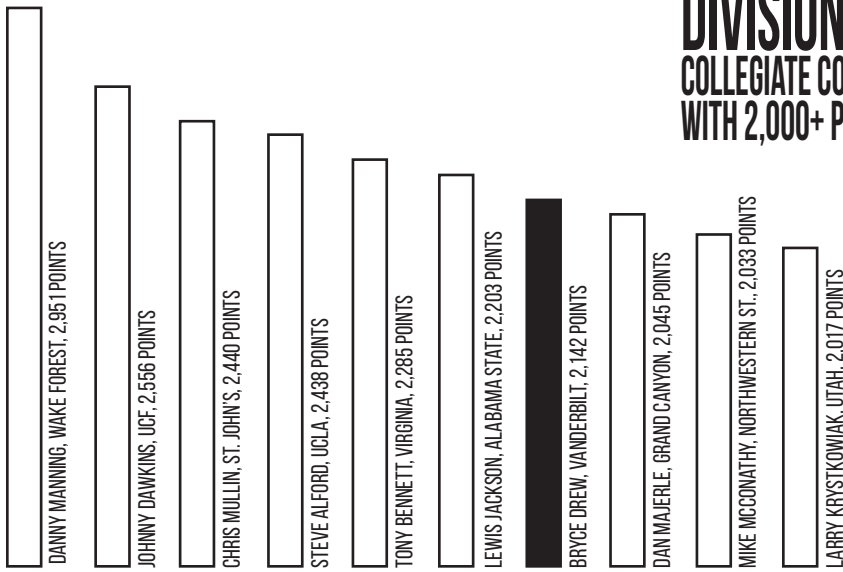

DIVISION I COLLEGIATE COACHES WITH 2,000+ POINTS

Commodores in 85th SEC Season

Vanderbilt is in its 85th SEC season and is a charter member of the league. All time against current members of the conference, Vanderbilt is 711-701.

1,022

Vanderbilt has made a 3-pointer in 1,022 consecutive games, a streak which began at the inception of the 3-point line in 1986-87. The Commodores rank third only to UNLV and Kentucky for the longest streak in Division I basketball. Vanderbilt, UNLV and Princeton are the only three schools in college basketball to have made at least one 3-pointer in every game played since the 3-point line was implemented.

NBA Commodores

Vanderbilt was one of only three schools (Kentucky, Washington) with two first-round selections in the 2016 NBA Draft when Wade Baldwin IV was drafted 17th by the Memphis Grizzlies and Damian Jones was selected 30th by the Golden State Warriors. Baldwin IV and Jones became the sixth and seventh first-round picks, respectively, in the history of the program, joining Will Perdue in 1988 (11th, Chicago), Jeff Turner in 1984 (7th, New Jersey), Clyde Lee in 1966 (3rd, San Francisco), and John Jenkins (23rd, Atlanta), and Festus Ezeli (30th, Golden State) in 2012. The Commodores have had five NBA Draft selections since 2012.

CONSENSUS TOP 10 2018 RECRUITING CLASS