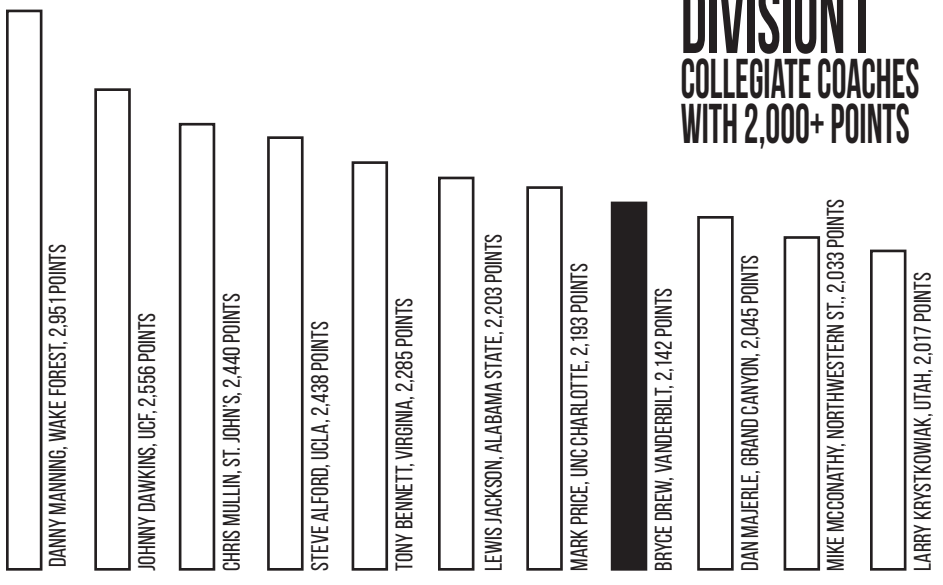

DORES SIGN THREE

Head Coach Bryce Drew inked his first signing class in November, signing 6'2 guard Maxwell Evans, from Houston, Texas, 6'2 guard Saben Lee, from Tempe, Ariz., and Ejike Obinna, a 6'9 center from Enugu, Nigeria.

Evans is the number 16-ranked prospect in the state of Texas and 247sports.com ranks him as the 11th-ranked combo guard nationally.

Lee is a four-star prospect and the number 92-ranked player by Scout.com and the number 17 point guard by 247sports.com.

Obinna attends the Virginia Academy in Ashburn, Va., is a 4-star prospect by ESPN.com and Rivals.com, and is the 107th-ranked prospect in the class of 2017 by 247sports.com.

SEC LEADERS

The Commodores lead the SEC in three-point field goal percentage at 41.0% and in threes made (9.4)

Riley LaChance leads the SEC in three-point field goal percentage at 69.2% (18-26), with Matthew Fisher-Davis fifth at 45.0% (18-40). Fisher-Davis and LaChance are tied for fourth in threes made (2.6).

Commodores vs. Big Ten

The Commodores have a 26-32 record all-time against members of the current Big Ten Conference. Minnesota is the only Big Ten conference team on this year's regular season schedule.

971

Vanderbilt has made a 3-pointer in 971 consecutive games, a streak which began at the inception of the 3-point line in 1986-87. The Commodores rank second only to UNLV for the longest streak in Division I basketball. Vanderbilt, UNLV and Princeton are the only three schools in college basketball to have made at least one 3-pointer in every game played since the 3-point line was implemented.

NBA Commodores

Vanderbilt was one of only three schools (Kentucky, Washington) with two first-round selections in the 2016 NBA Draft when Wade Baldwin IV was drafted 17th by the Memphis Grizzlies and Damian Jones was selected 30th by the Golden State Warriors. Baldwin IV and Jones became the sixth and seventh first-round picks, respectively, in the history of the program, joining Will Perdue in 1988 (11th, Chicago), Jeff Turner in 1984 (7th, New Jersey), Clyde Lee in 1966 (3rd, San Francisco), and John Jenkins (23rd, Atlanta), and Festus Ezeli (30th, Golden State) in 2012.

Memorial Gym close to 1,000

The matchup with Tennessee State was the 991st regular season game played at Memorial Gym.

2015-16 National Statistics

In 2015-16, the Commodores finished in a tie for third nationally in three-point field goal percentage defense, limiting opponents to only 29.4% from three. Vanderbilt also finished fifth in field goal percentage defense (38.6%) and ninth in blocks per game (5.5). Luke Kornet tied for third nationally in blocks, averaging 3.0 per contest.

Commodore Postseason History

The Commodores have been named to 14 NCAA Tournaments and 12 NIT's. Vanderbilt advanced to the Elite 8 in 1965 (field of 23), and the Sweet 16 in 1988, 1993, 2004, and 2007. The Commodores captured the NIT Championship in 1990 and finished runner-up in 1994.

Vanderbilt Coaching History