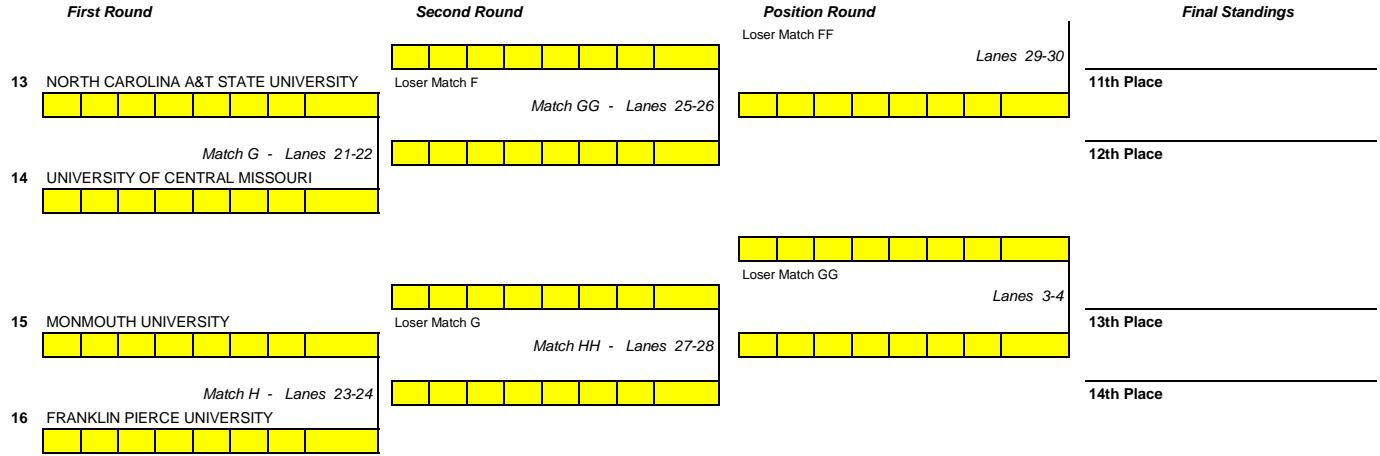

KUTZTOWN INVITATIONAL - Sunday Championship Bracket

KUTZTOWN INVITATIONAL - Sunday Championship Bracket

First Round		Second Round		Position Round		Final Standings	
17	ST. FRANCIS COLLEGE (NY)	Loser Match H	Match II - Lanes 29-30	Loser Match HH	Lanes 5-6	15th Place	
18	HOWARD UNIVERSITY					16th Place	
19	BETHUNE-COOKMAN UNIVERSITY	Loser Match I	Match JJ - Lanes 3-4	Loser Match II	Lanes 7-8	17th Place	
20	NORFOLK STATE UNIVERSITY					18th Place	
21	LINCOLN MEMORIAL UNIVERSITY	Loser Match J	Match KK - Lanes 5-6	Loser Match JJ	Lanes 9-10	19th Place	
22	KUTZTOWN UNIVERSITY					20th Place	
23	CHESTNUT HILL COLLEGE	Loser Match K	Match LL - Lanes 7-8	Loser Match KK	Lanes 11-12	21st Place	
24	MORGAN STATE UNIVERSITY					22nd Place	
25	PITT - BRADFORD	Loser Match L	Match MM - Lanes 9-10	Loser Match LL	Lanes 13-14	23rd Place	
26	MEDAILLE COLLEGE					24th Place	
				Loser Match MM	Lanes 17-18	25th Place	
						26th Place