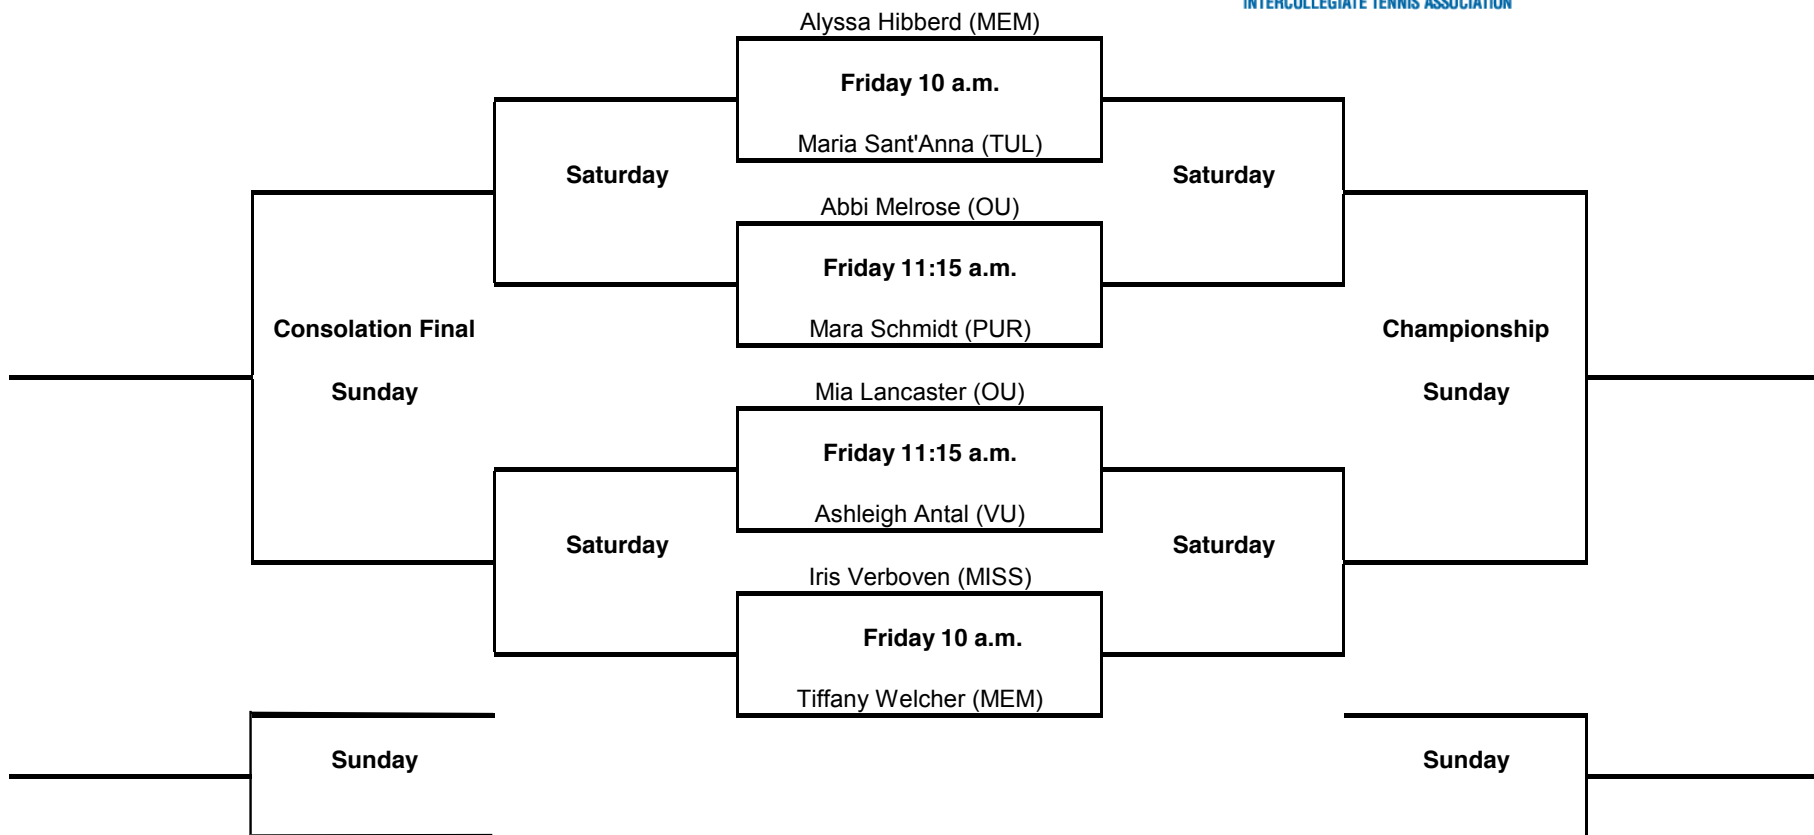

**Memphis Invitational**  
 An Intercollegiate Tennis Association Sanctioned Event  
 Hosted by University of Memphis \* Nov. 2-4, 2012

WHITE DRAW

**Memphis Invitational**  
*An Intercollegiate Tennis Association Sanctioned Event*  
 Hosted by University of Memphis \* Nov. 2-4, 2012

GRAY DRAW

**Memphis Invitational**  
*An Intercollegiate Tennis Association Sanctioned Event*  
 Hosted by University of Memphis \* Nov. 2-4, 2012

**BLACK DRAW**

## **Memphis Invitational Round Robin**

### **Saturday, November 3**

Maria Rivera Perez (TUL) vs. Maggie Leavell (VU) – 10 a.m.

Megan Gornet (VU) vs. Allie Robbins (MISS) – 10 a.m.