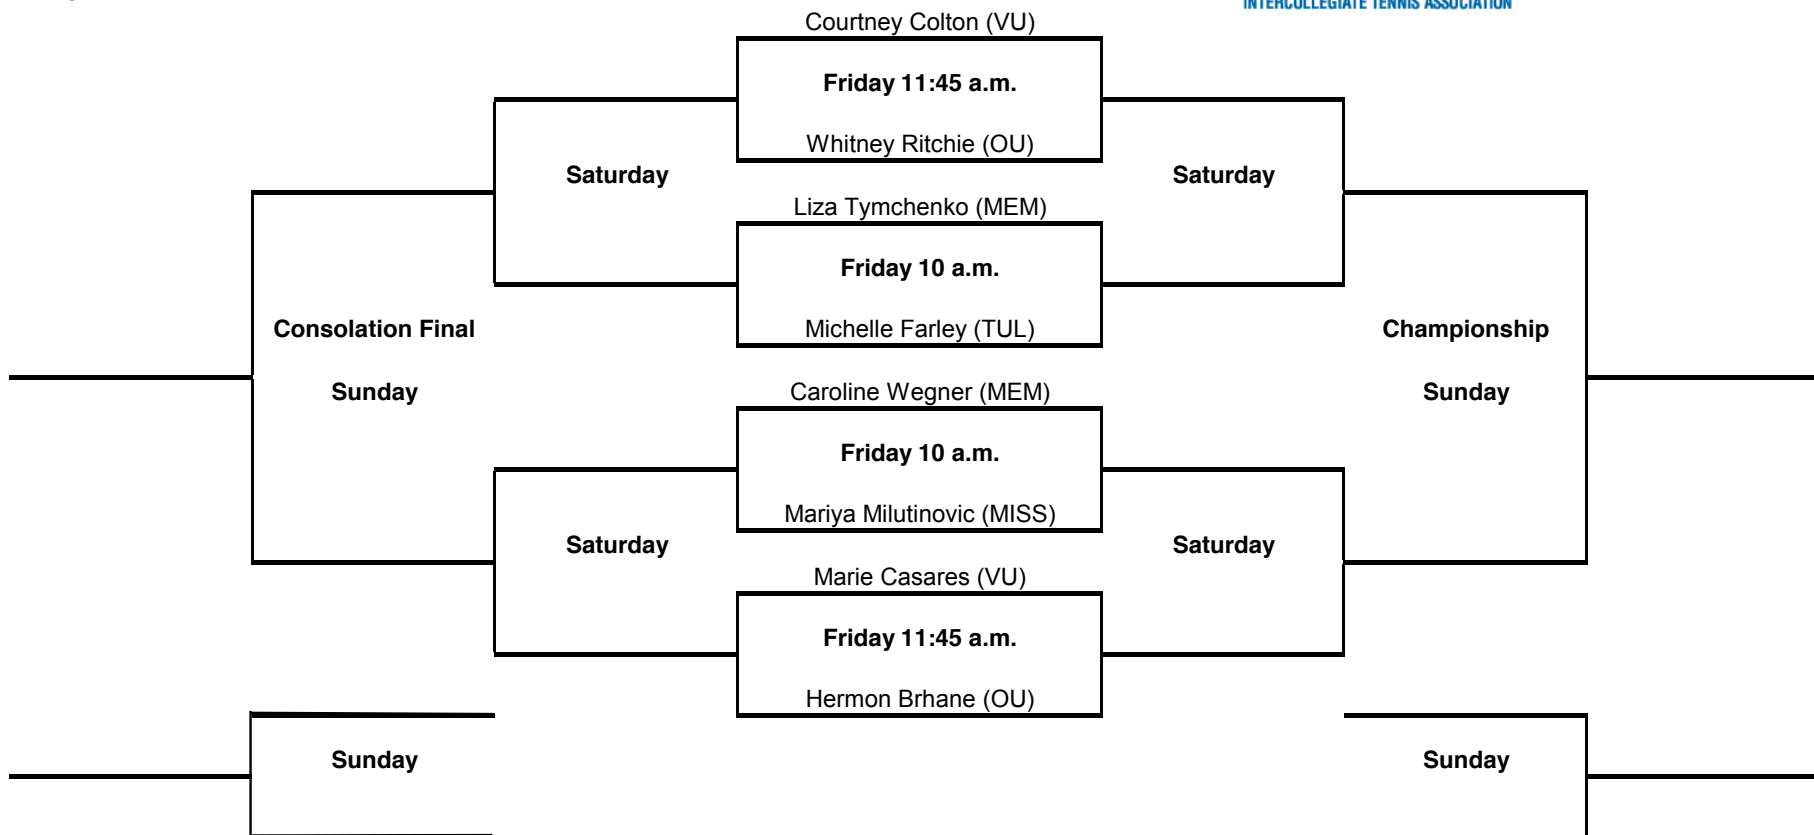

**Memphis Invitational**  
 An Intercollegiate Tennis Association Sanctioned Event  
 Hosted by University of Memphis \* Nov. 2-4, 2012

WHITE DRAW

**Memphis Invitational**  
*An Intercollegiate Tennis Association Sanctioned Event*  
 Hosted by University of Memphis \* Nov. 2-4, 2012

GRAY DRAW

**Memphis Invitational**  
*An Intercollegiate Tennis Association Sanctioned Event*  
 Hosted by University of Memphis \* Nov. 2-4, 2012

**BLACK DRAW**

## **Memphis Invitational Round Robin**

### **Saturday, November 3**

Maria Rivera Perez (TUL) vs. Maggie Leavell (VU) – 10 a.m.

Megan Gornet (VU) vs. Allie Robbins (MISS) – 10 a.m.