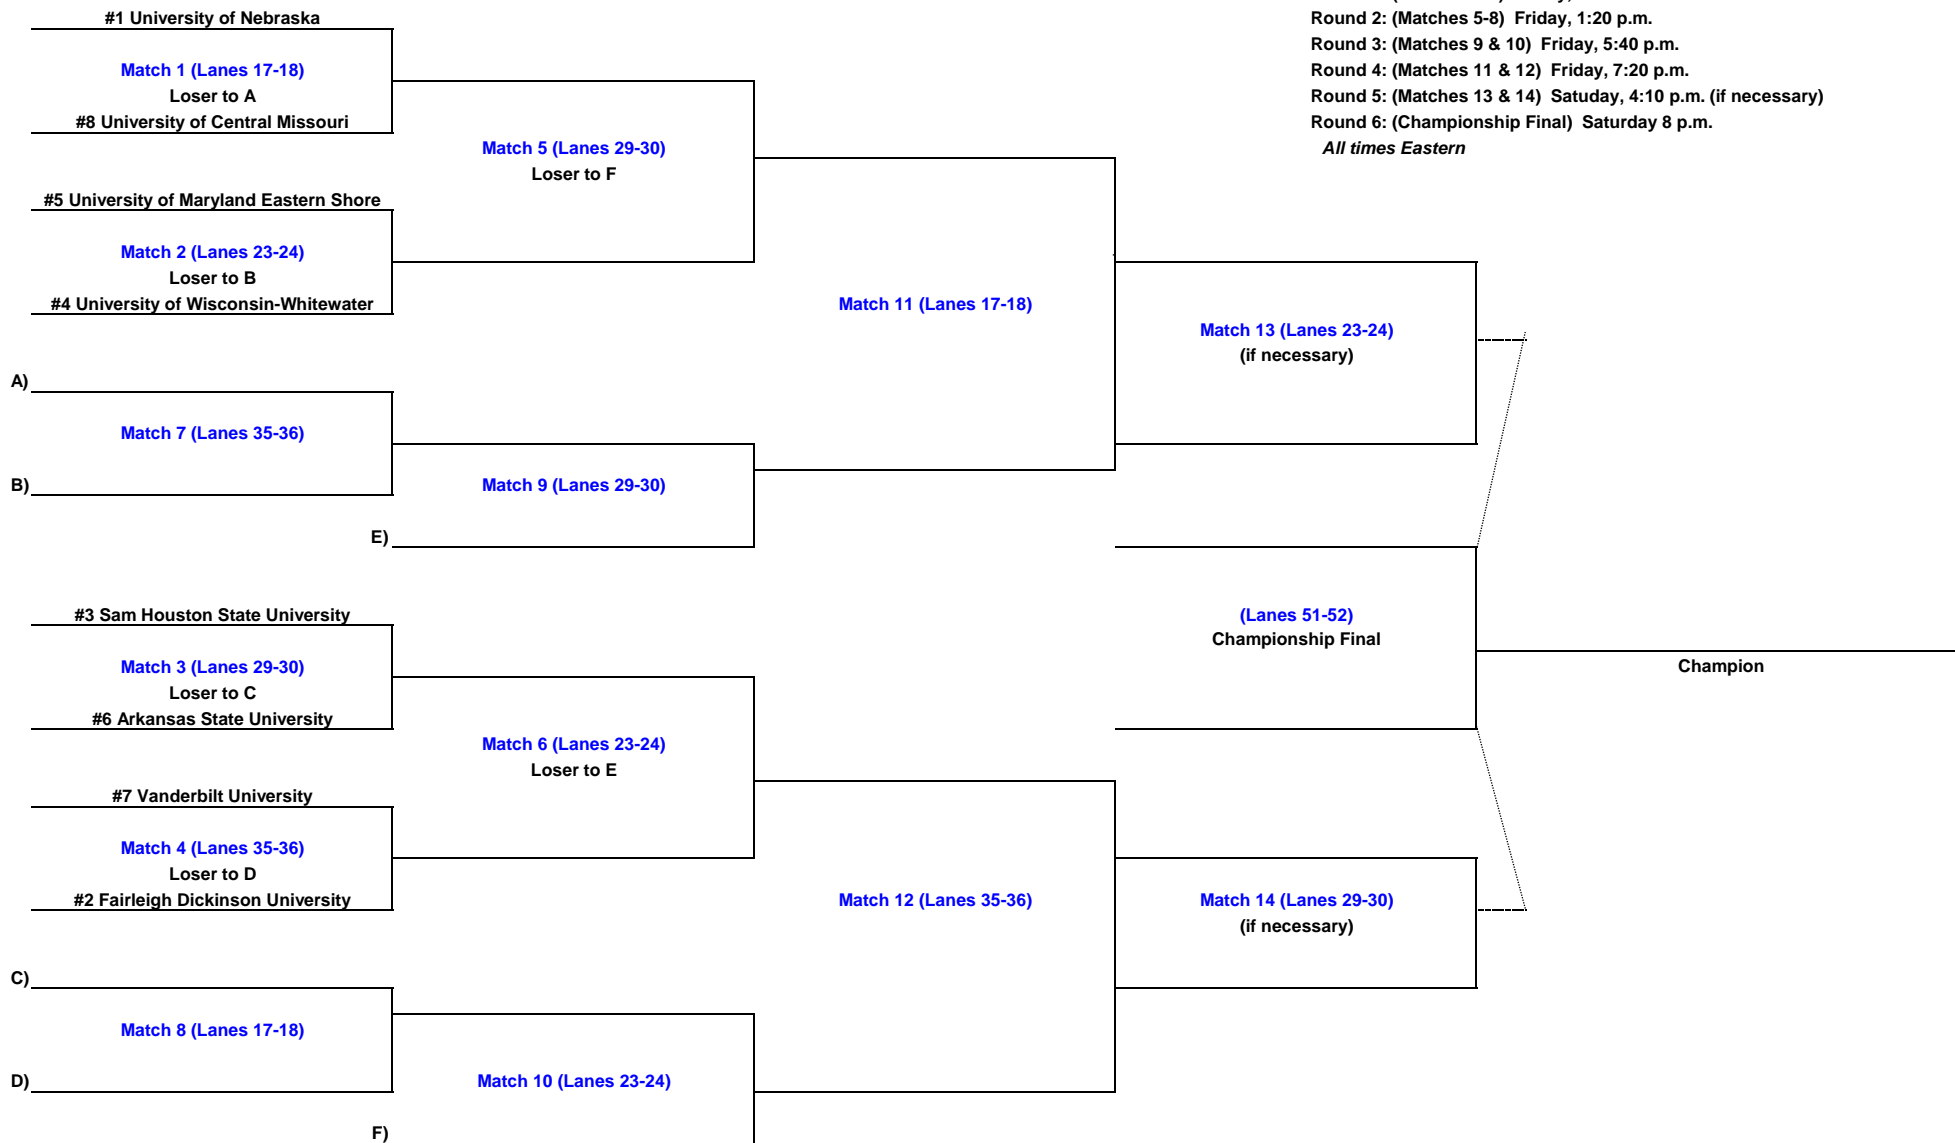

Super Bowl Lanes Canton, MI April 11 - 13, 2011

Round 1: (Matches 1-4) Friday, 11:50 a.m.
 Round 2: (Matches 5-8) Friday, 1:20 p.m.
 Round 3: (Matches 9 & 10) Friday, 5:40 p.m.
 Round 4: (Matches 11 & 12) Friday, 7:20 p.m.
 Round 5: (Matches 13 & 14) Saturday, 4:10 p.m. (if necessary)
 Round 6: (Championship Final) Saturday 8 p.m.
All times Eastern

*Note: The NCAA Women's Bowling Committee reserves the right to revise the schedule (i.e., match times) when necessary.

All matches will be webcast live via www.ncaa.com

A live broadcast of the championship finals will air on ESPNU Saturday, April 14 at 8 p.m. Eastern time.

1. If the winner of Match 9 defeats the winner of Match 5, then Match 13 is necessary.
2. If the winner of Match 10 defeats the winner of Match 6, then Match 14 is necessary.