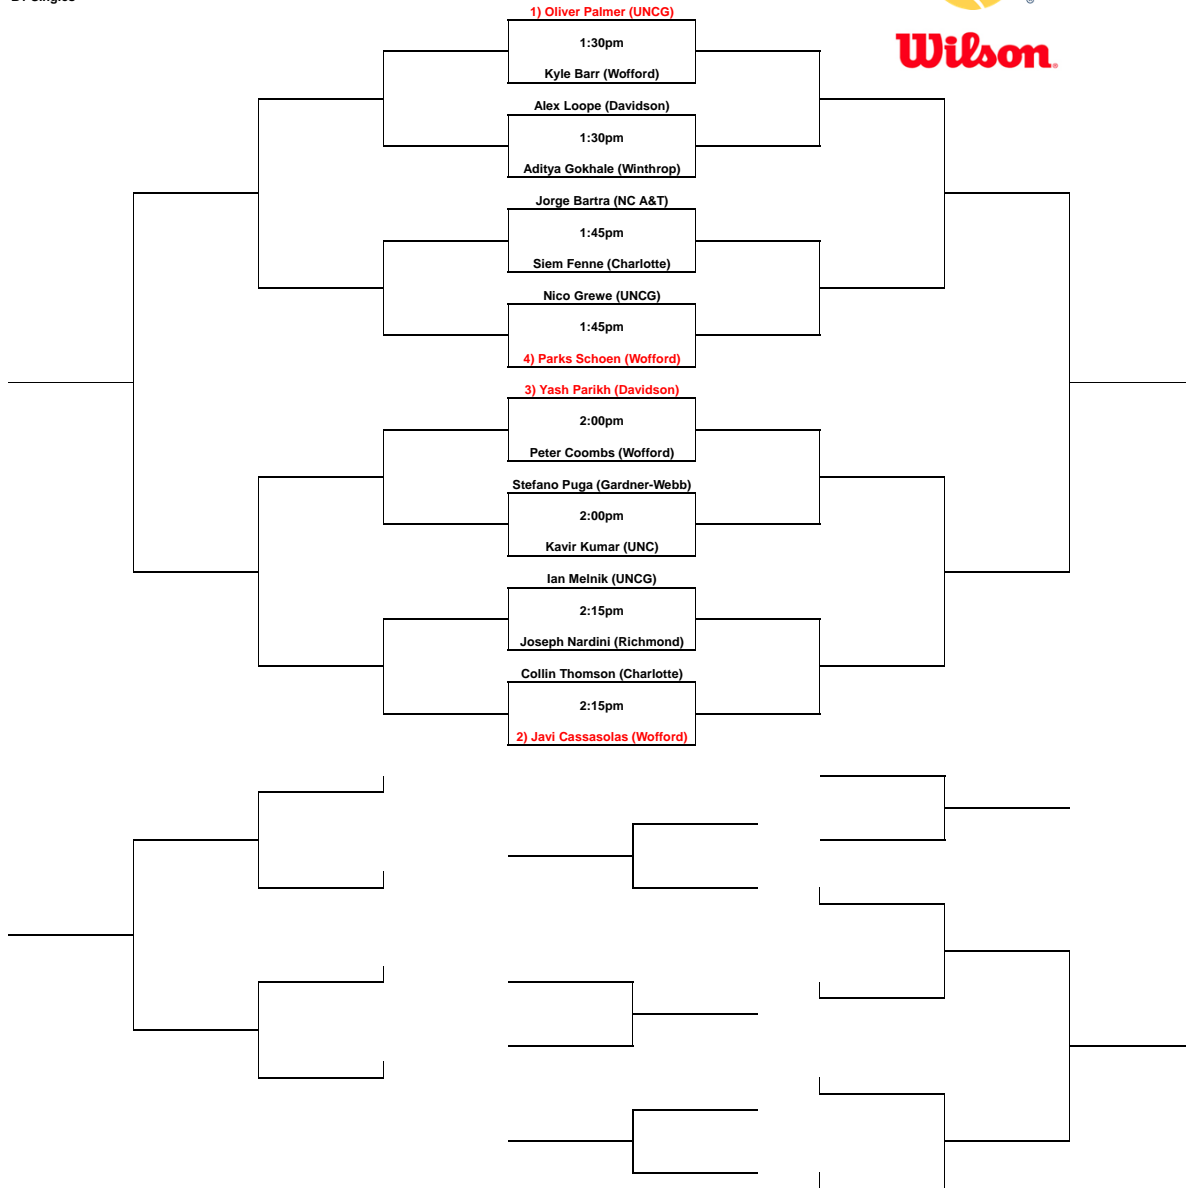

[49ers Fall Invitational]
An Intercollegiate Tennis Association Sanctioned Event
Hosted by [UNC CHARLOTTE] * [OCTOBER 27-29]

B1 Singles