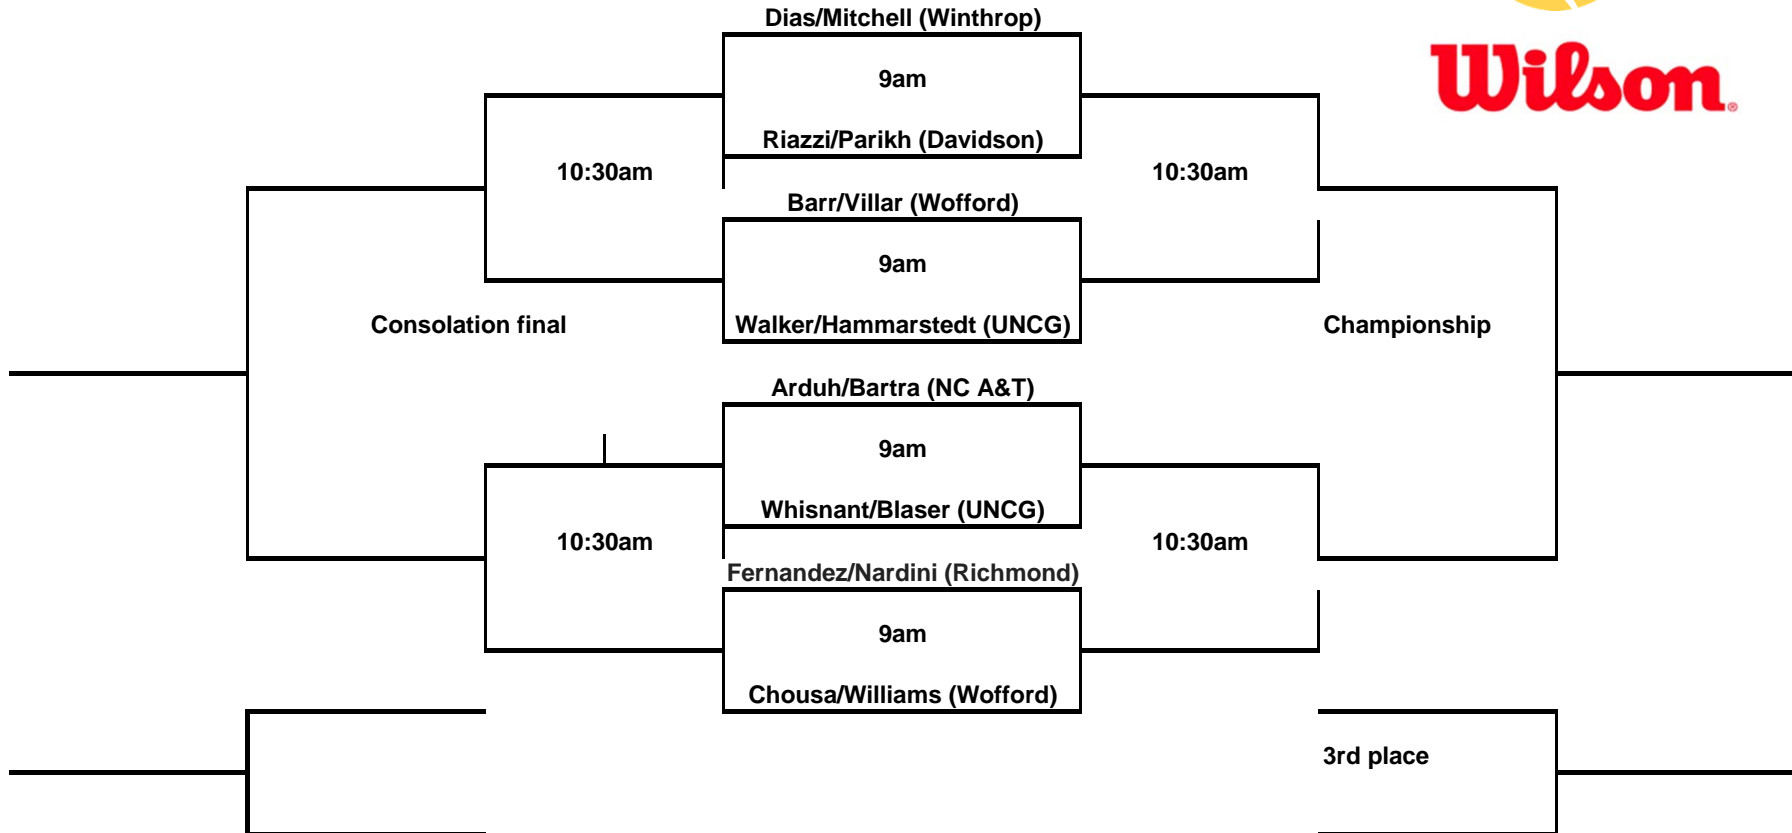

A1 Doubles

[49ers Fall Invitational]
An Intercollegiate Tennis Association Sanctioned Event
 Hosted by [UNC CHARLOTTE] * [OCTOBER 27-29]

A2 Doubles

[49ers Fall Invitational]
An Intercollegiate Tennis Association Sanctioned Event
 Hosted by [UNC CHARLOTTE] * [OCTOBER 27-29]

B1 Doubles

[49ers Fall Invitational]
An Intercollegiate Tennis Association Sanctioned Event
 Hosted by [UNC CHARLOTTE] * [OCTOBER 27-29]

B2 Doubles

Round Robin

Round 1

Wilson/Gonzales (NC A&T) vs Crawford/Schoen (Wofford) 9:45am