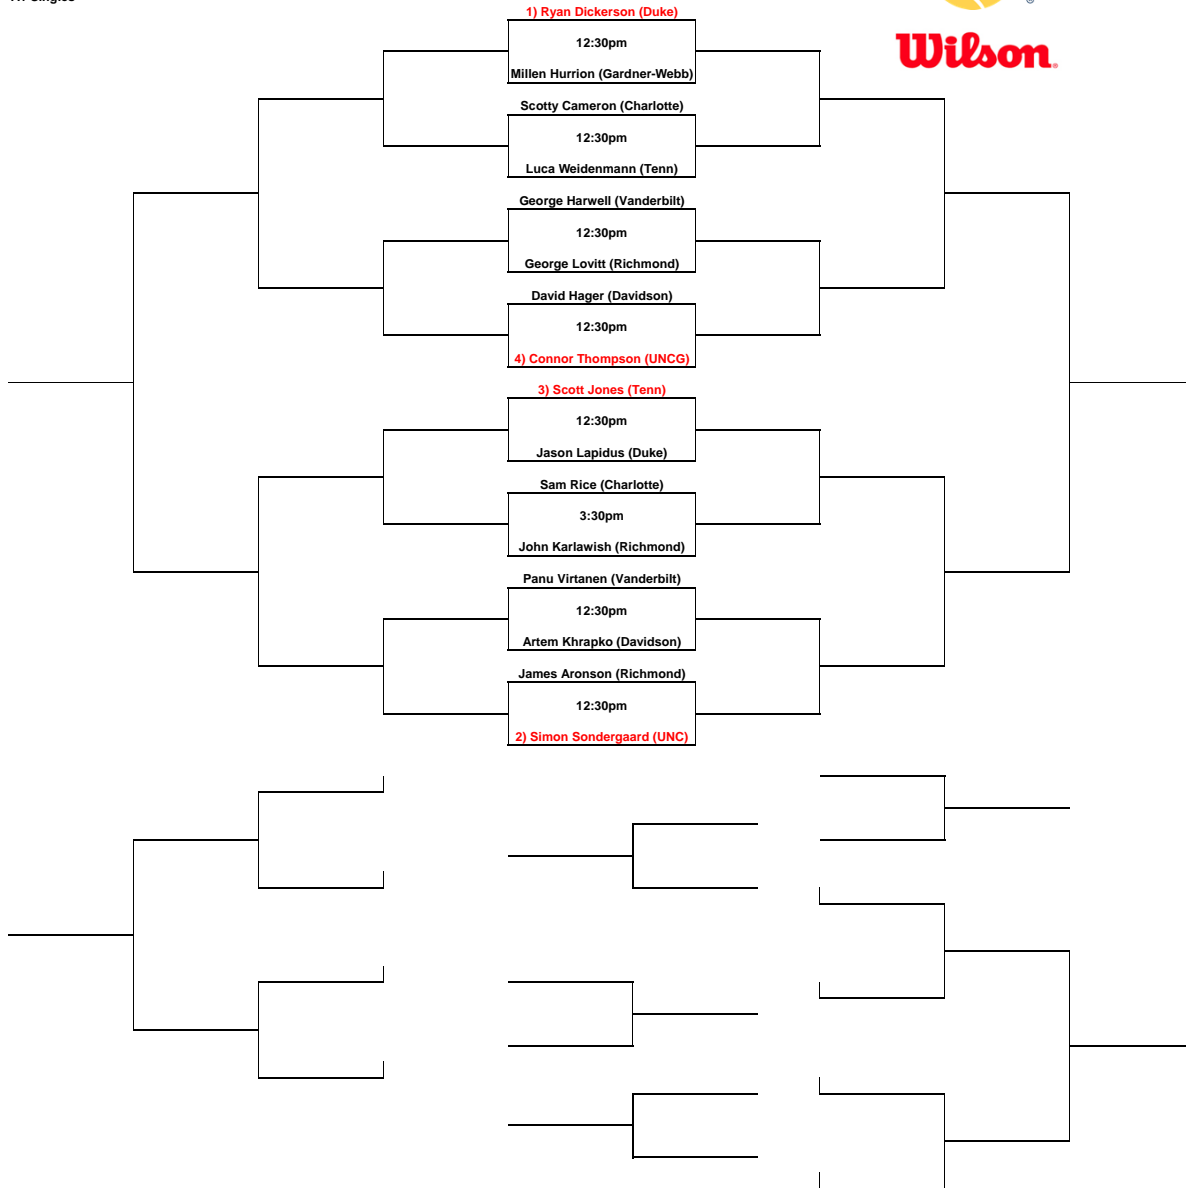

[49ers Fall Invitational]
 An Intercollegiate Tennis Association Sanctioned Event
 Hosted by (CHARLOTTE) * [OCTOBER 27-29]

A1 Singles

[49ers Fall Invitational]
 An Intercollegiate Tennis Association Sanctioned Event
 Hosted by [UNC CHARLOTTE] * [OCTOBER 27-29]

A2 Singles

[49ers Fall Invitational]
 An Intercollegiate Tennis Association Sanctioned Event
 Hosted by [UNC CHARLOTTE] * [OCTOBER 27-29]

B1 Singles

[49ers Fall Invitational]
 An Intercollegiate Tennis Association Sanctioned Event
 Hosted by [UNC CHARLOTTE] * [OCTOBER 27-29]