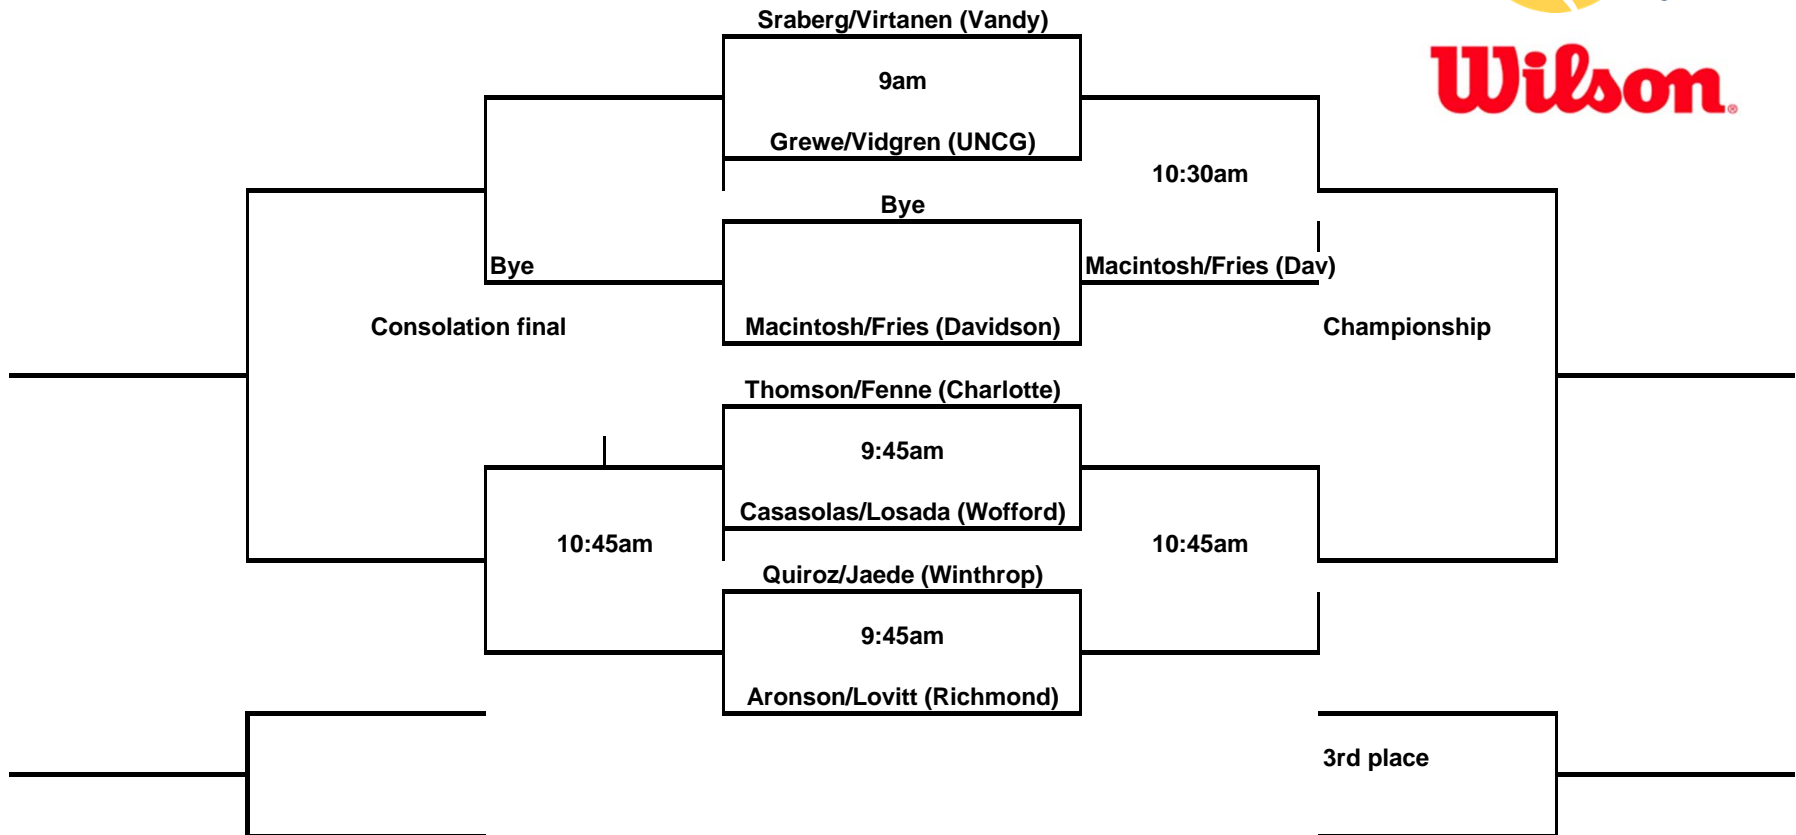

B2 Singles

[49ers Fall Invitational]
 An Intercollegiate Tennis Association Sanctioned Event
 Hosted by [UNC CHARLOTTE] * [OCTOBER 27-29]

C1 Singles

[49ers Fall Invitational]
An Intercollegiate Tennis Association Sanctioned Event
 Hosted by [UNC CHARLOTTE] * [OCTOBER 27-29]

A1 Doubles

[49ers Fall Invitational]
An Intercollegiate Tennis Association Sanctioned Event
 Hosted by [UNC CHARLOTTE] * [OCTOBER 27-29]

A2 Doubles

[49ers Fall Invitational]
An Intercollegiate Tennis Association Sanctioned Event
 Hosted by [UNC CHARLOTTE] * [OCTOBER 27-29]

B1 Doubles

[49ers Fall Invitational]
An Intercollegiate Tennis Association Sanctioned Event
 Hosted by [UNC CHARLOTTE] * [OCTOBER 27-29]

B2 Doubles

Round Robin

Round 1

Wilson/Gonzales (NC A&T) vs Crawford/Schoen (Wofford) 9:45am