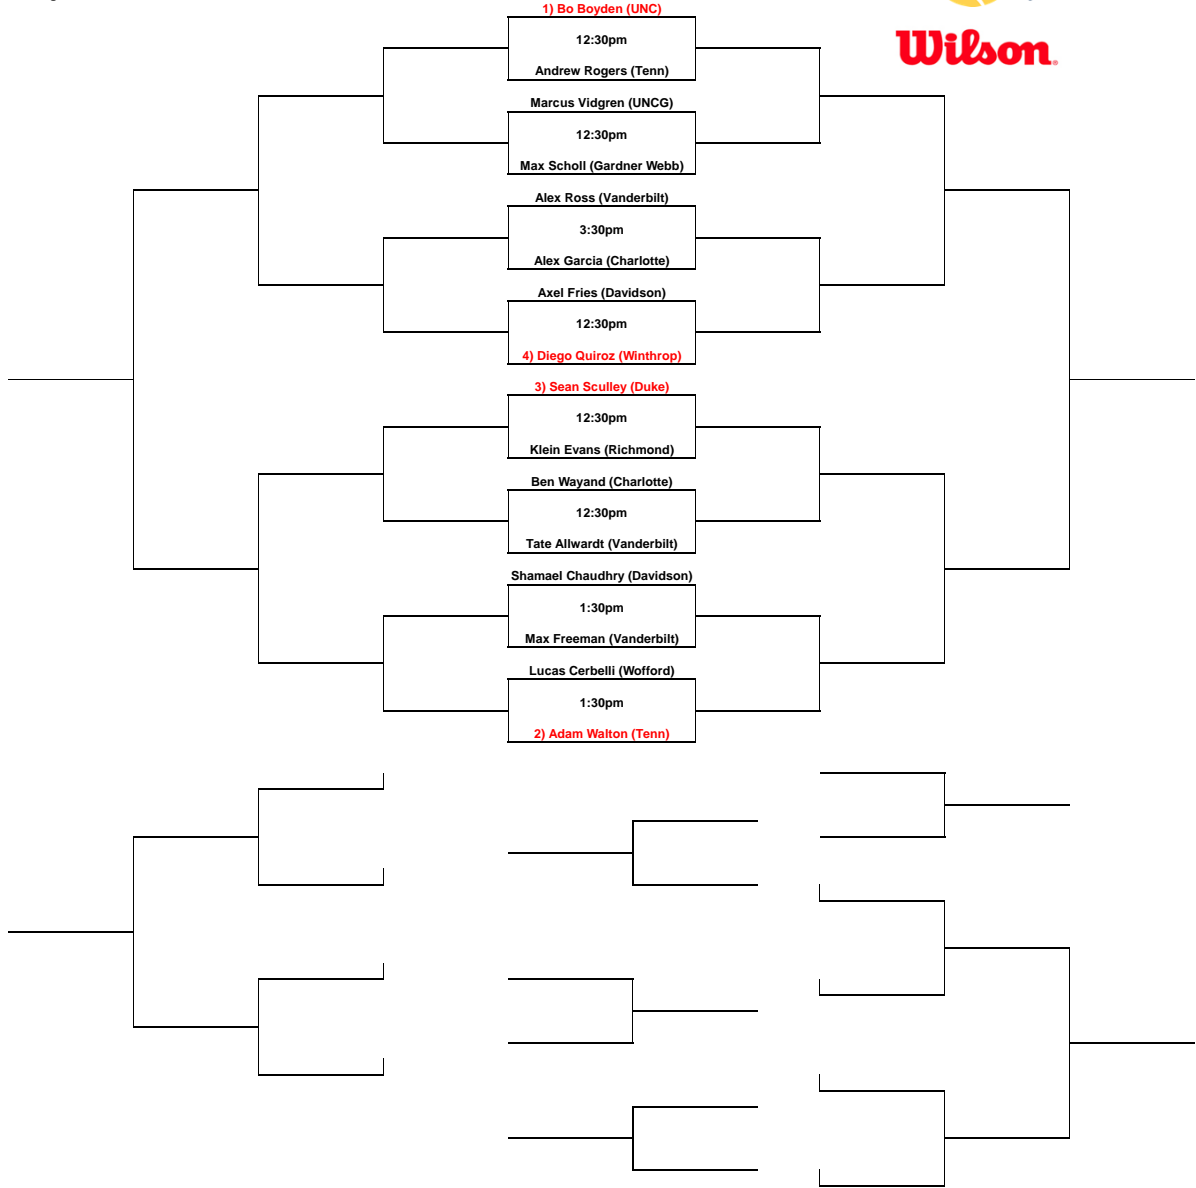

[49ers Fall Invitational]
An Intercollegiate Tennis Association Sanctioned Event
Hosted by [UNC CHARLOTTE] * [OCTOBER 27-29]

A2 Singles