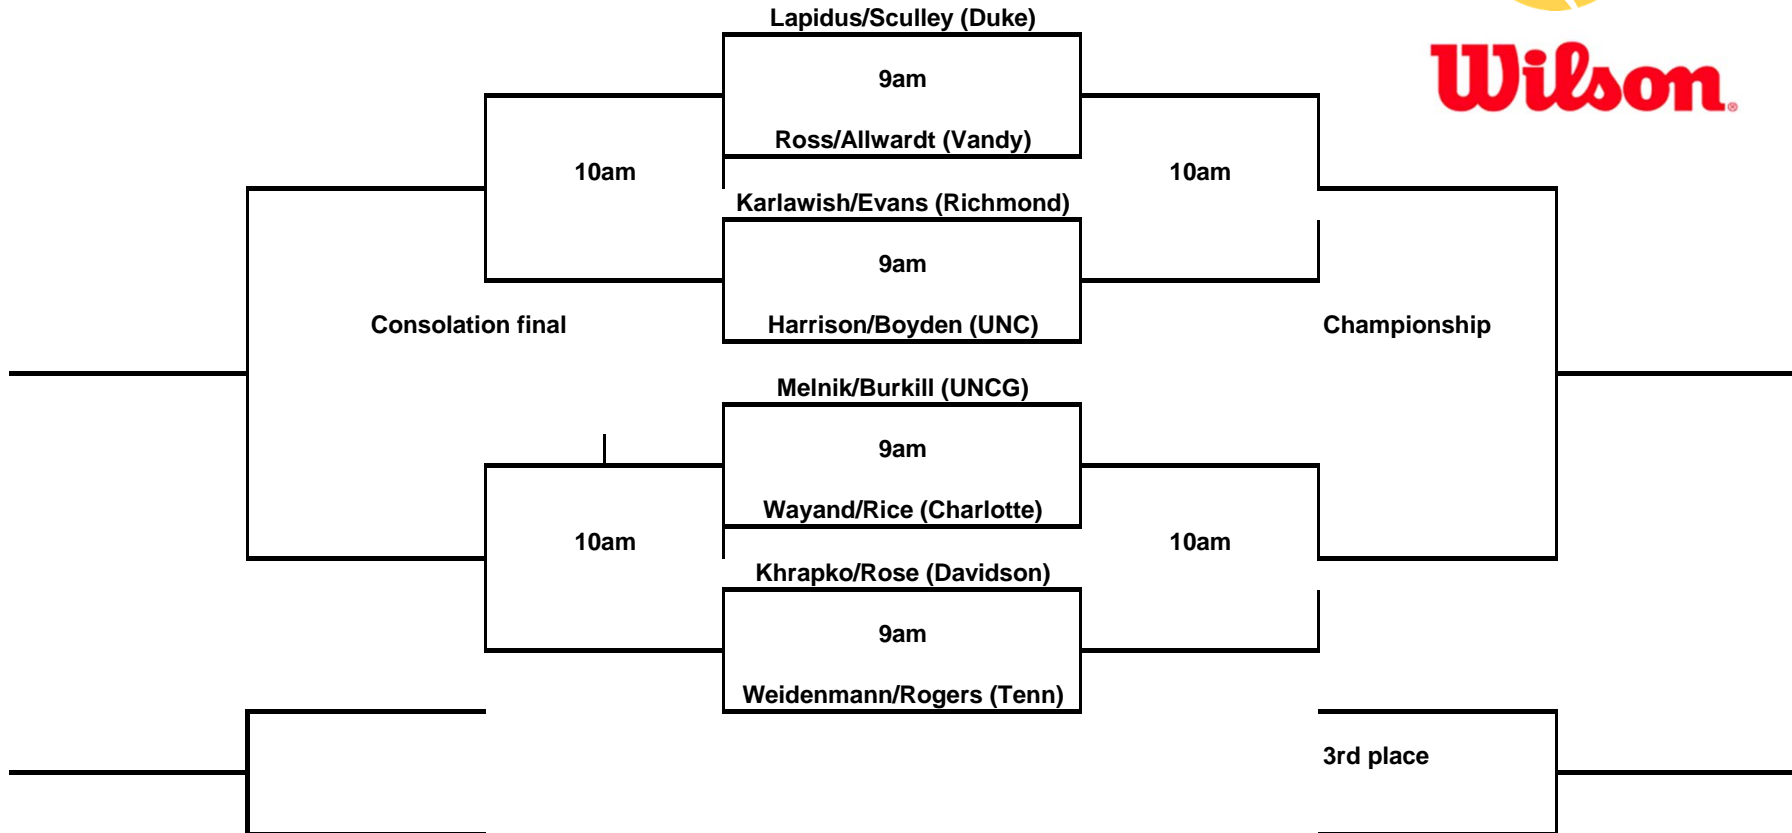

[49ers Fall Invitational]
An Intercollegiate Tennis Association Sanctioned Event
Hosted by [UNC CHARLOTTE] * [OCTOBER 27-29]

A1 Doubles