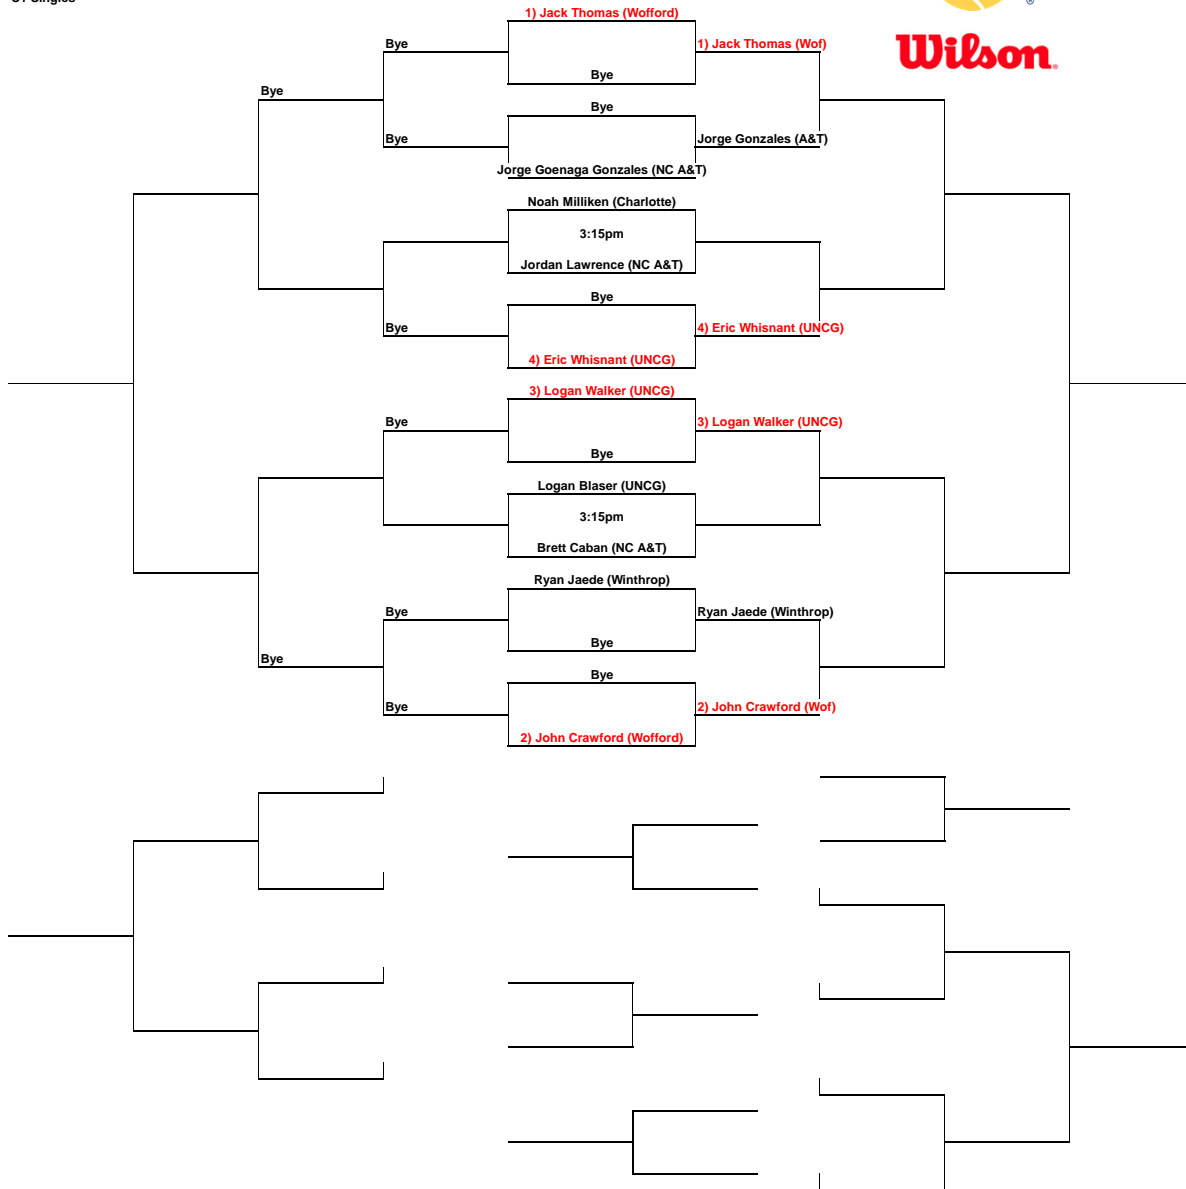

[49ers Fall Invitational]
An Intercollegiate Tennis Association Sanctioned Event
Hosted by [UNC CHARLOTTE] * [OCTOBER 27-29]

C1 Singles