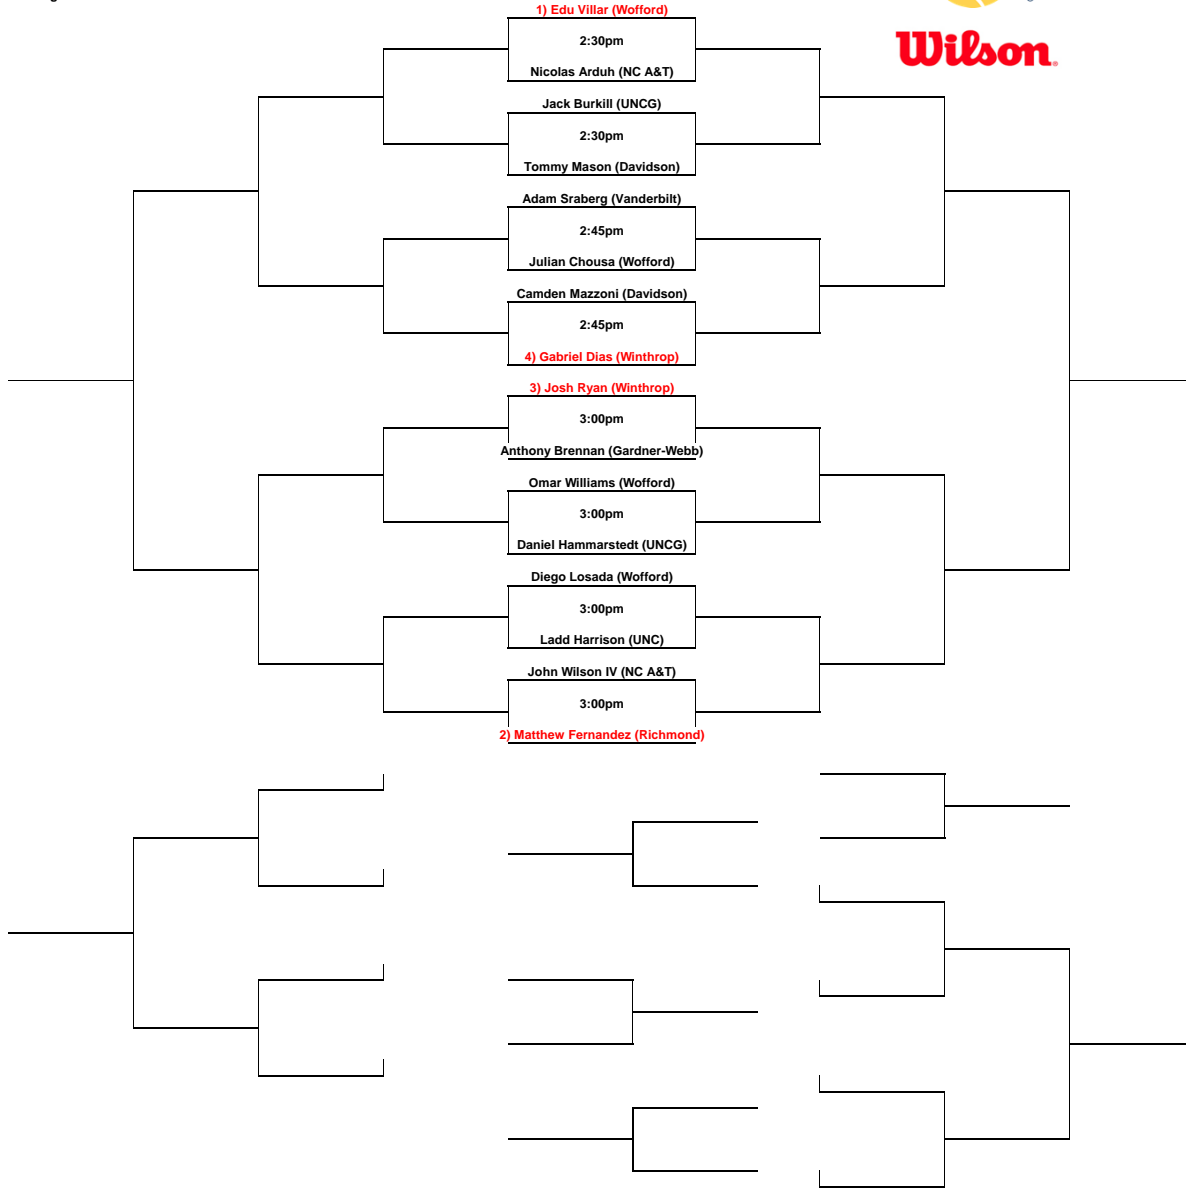

[49ers Fall Invitational]
An Intercollegiate Tennis Association Sanctioned Event
Hosted by [UNC CHARLOTTE] * [OCTOBER 27-29]

B2 Singles