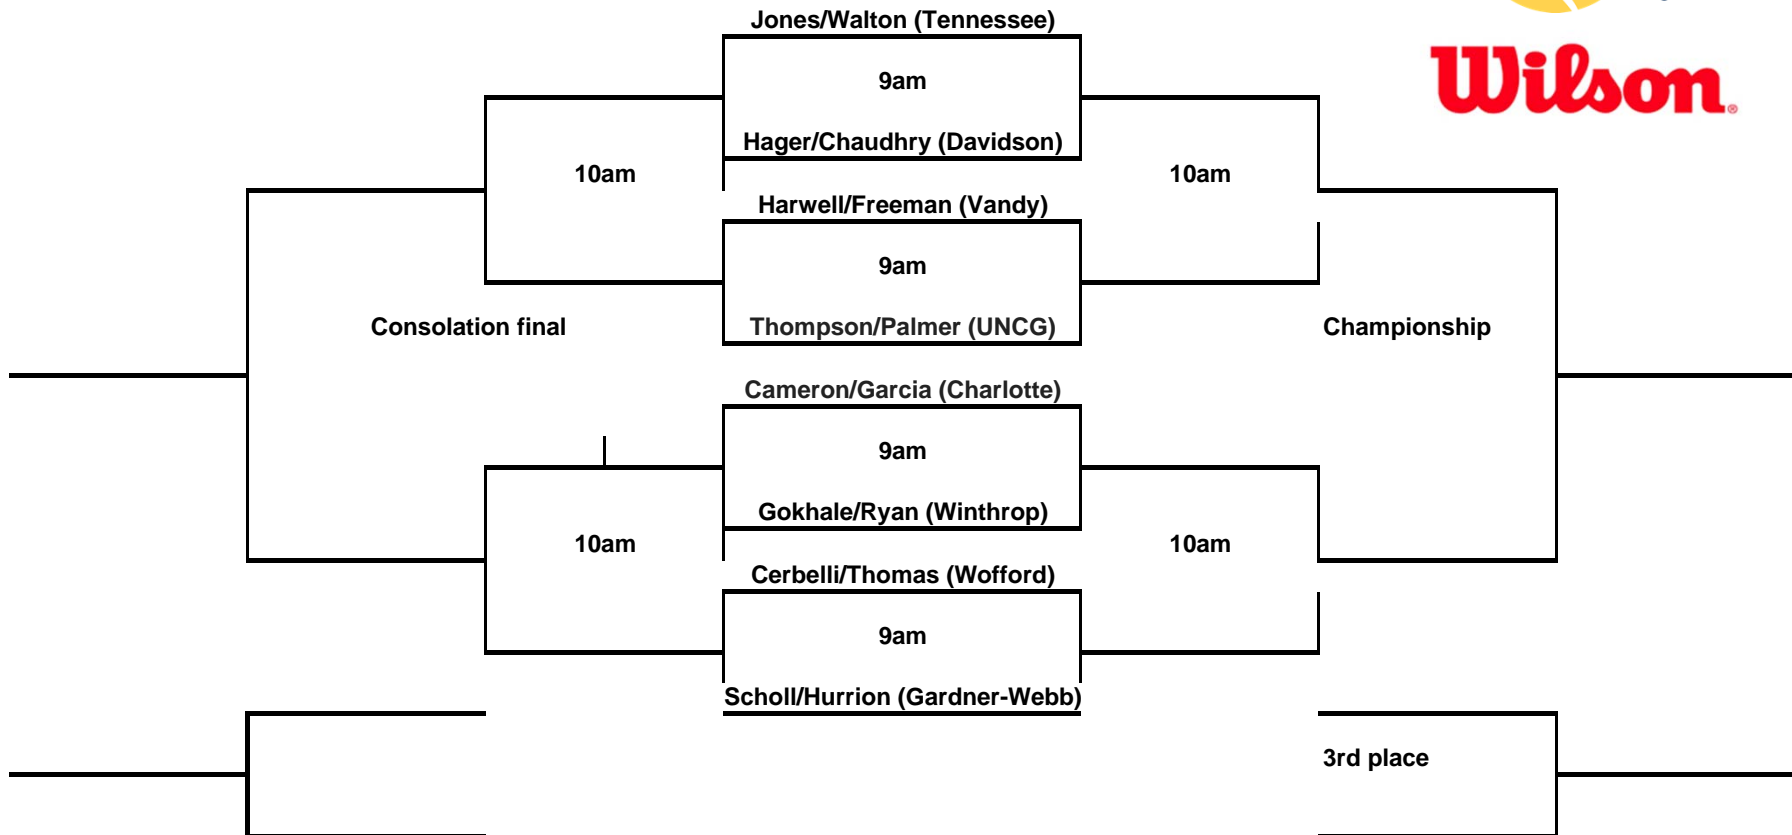

[49ers Fall Invitational]
An Intercollegiate Tennis Association Sanctioned Event
Hosted by [UNC CHARLOTTE] * [OCTOBER 27-29]

A2 Doubles