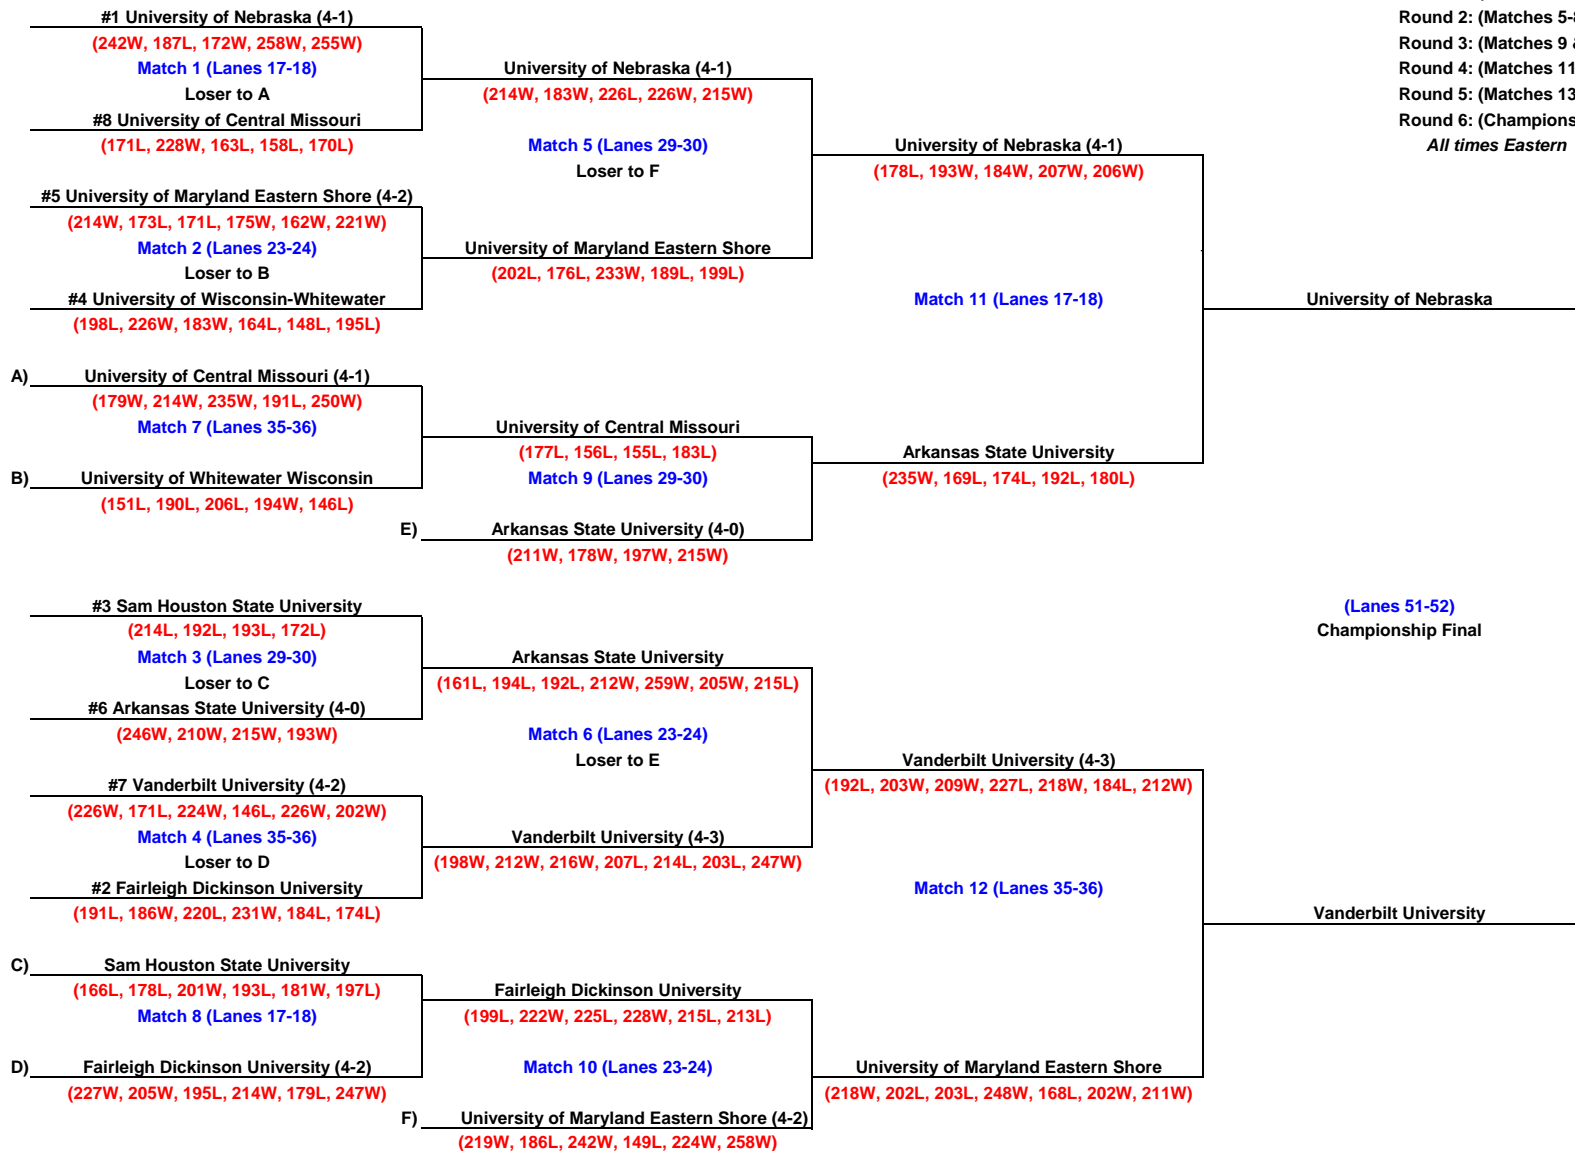

Super Bowl Lanes Canton, MI April 11 - 13, 2013

Round 1: (Matches 1-4) Friday, 11:50 a.m.
 Round 2: (Matches 5-8) Friday, 1:20 p.m.
 Round 3: (Matches 9 & 10) Friday, 5:40 p.m.
 Round 4: (Matches 11 & 12) Friday, 7:20 p.m.
 Round 5: (Matches 13 & 14) Saturday, 4:10 p.m. (if necessary)
 Round 6: (Championship Final) Saturday 8 p.m.
All times Eastern

*Note: The NCAA Women's Bowling Committee reserves the right to revise the schedule (i.e., match times) when necessary.
 All matches will be webcast live via www.ncaa.com
 A live broadcast of the championship finals will air on ESPNU Saturday, April 14 at 8 p.m. Eastern time.
 1. If the winner of Match 9 defeats the winner of Match 5, then Match 13 is necessary.
 2. If the winner of Match 10 defeats the winner of Match 6, then Match 14 is necessary.