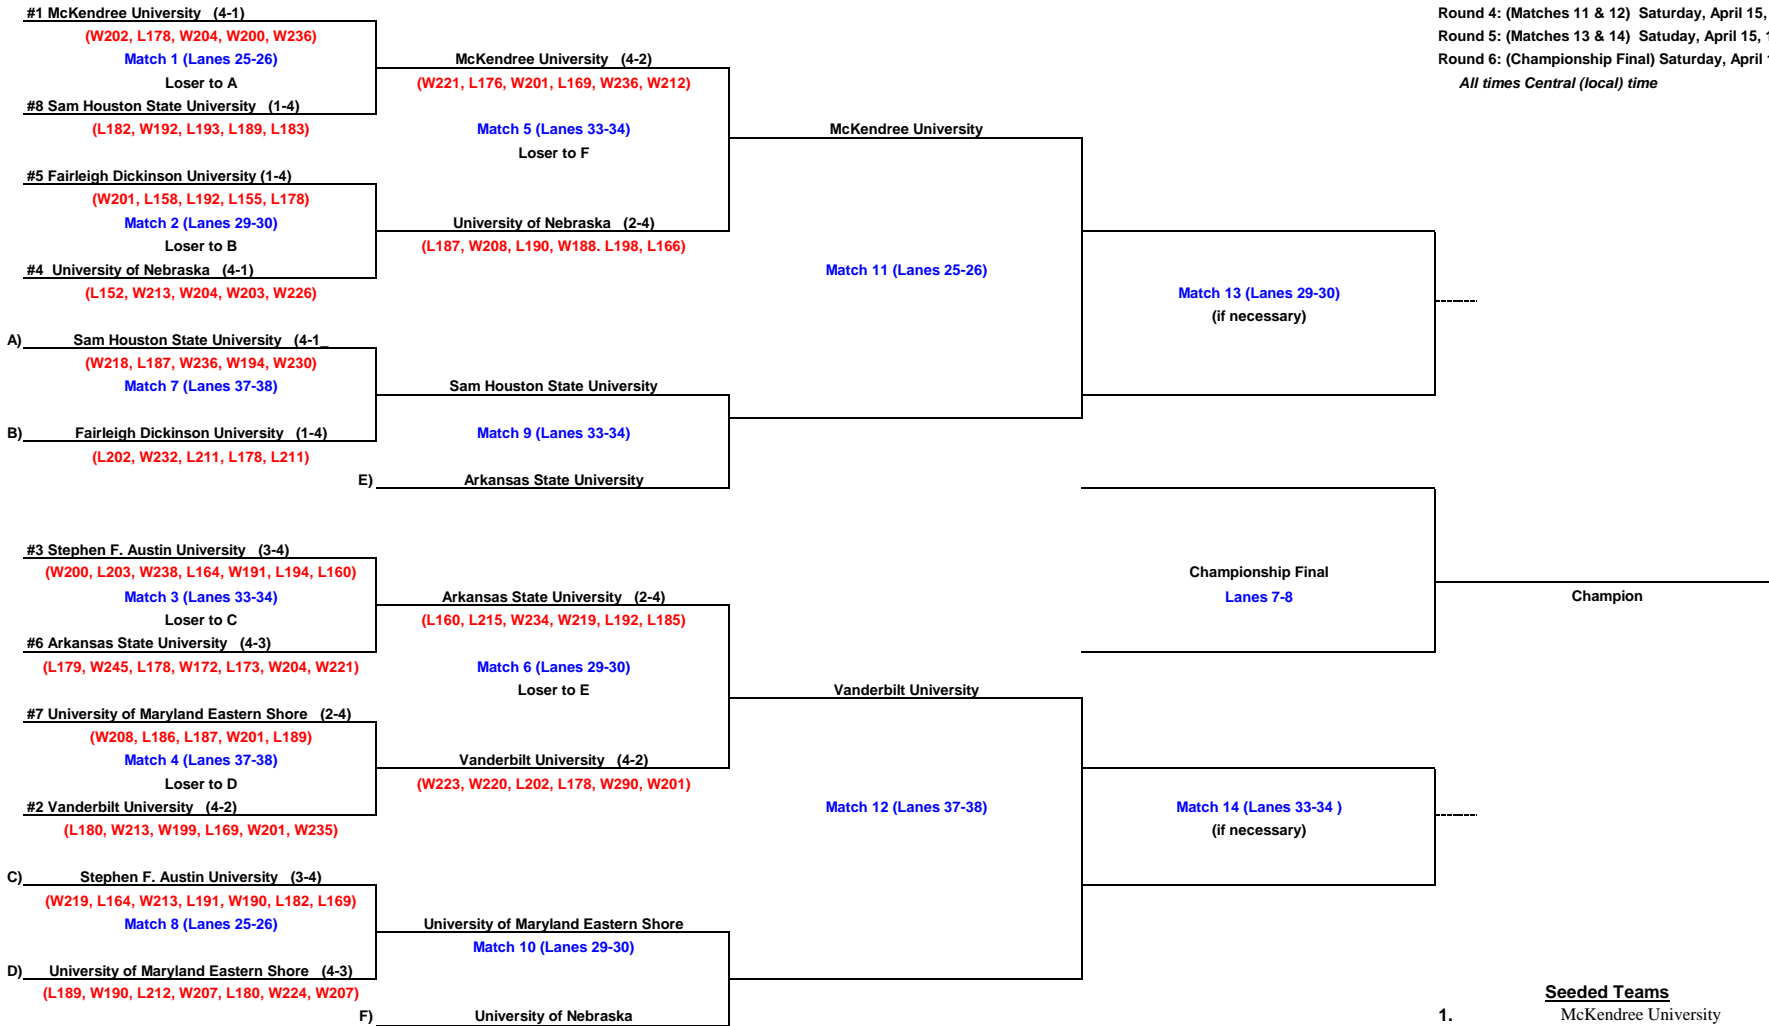

Round 1: (Matches 1-4) Friday, April 14, 3:30 PM
 Round 3: (Matches 9 & 10) Saturday, April 15, 8:30 AM
 Round 4: (Matches 11 & 12) Saturday, April 15, 10:20 AM
 Round 5: (Matches 13 & 14) Saturday, April 15, 12 PM (if necessary)
 Round 6: (Championship Final) Saturday, April 15, 5:30 PM
All times Central (local) time

All matches will be webcast live via www.ncaa.com.
 A live broadcast of the championship finals will air on ESPNU Saturday, April 15 at 5:30 p.m. Central time.

- Bracket Note:**
- If the winner of Match 9 defeats the winner of Match 5, then Match 13 is necessary.
 - If the winner of Match 10 defeats the winner of Match 6, then Match 14 is necessary.