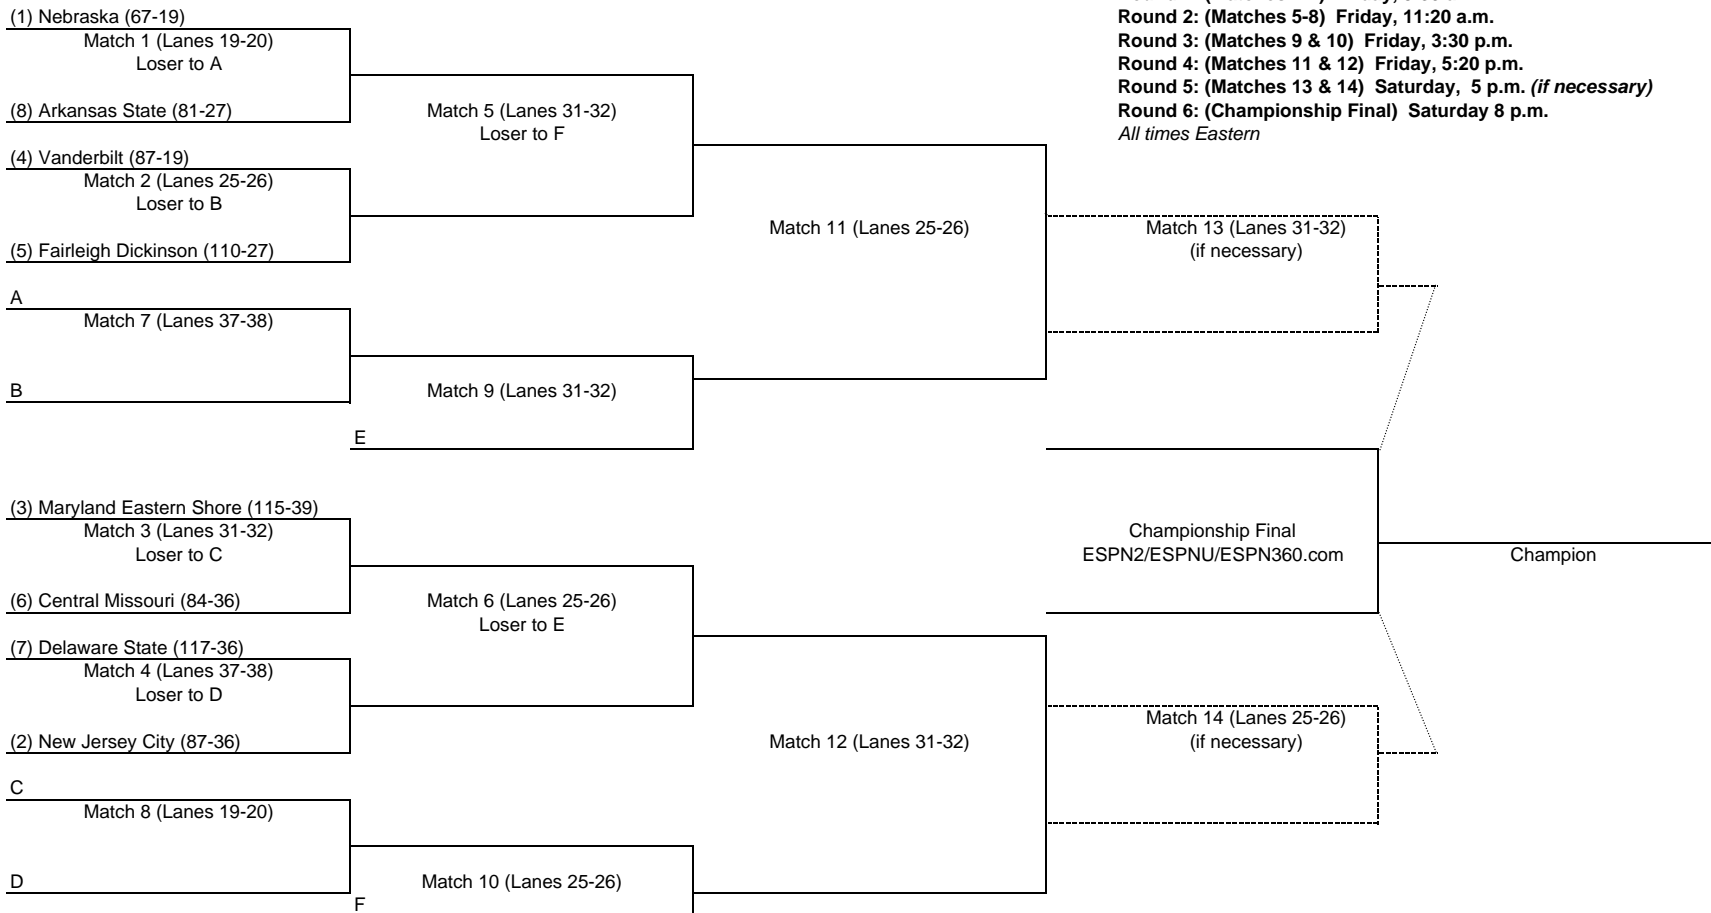

2009 National Collegiate
**WOMEN'S BOWLING
 CHAMPIONSHIP**

Round 1: (Matches 1-4) Friday, 9:30 a.m.
Round 2: (Matches 5-8) Friday, 11:20 a.m.
Round 3: (Matches 9 & 10) Friday, 3:30 p.m.
Round 4: (Matches 11 & 12) Friday, 5:20 p.m.
Round 5: (Matches 13 & 14) Saturday, 5 p.m. (if necessary)
Round 6: (Championship Final) Saturday 8 p.m.
All times Eastern

Championship Match will be broadcast LIVE at 8 p.m. ET Saturday, April 11, on ESPN2/ESPNU/ESPN360.com and reaired at 3 p.m. ET Sunday, April 12, on ESPN

1. If the winner of Match 9 defeats the winner of Match 5, then Match 13 is necessary.
2. If the winner of Match 10 defeats the winner of Match 6, then Match 14 is necessary.

*Note: The NCAA Women's Bowling Committee reserves the right to revise the schedule (i.e., match times) when necessary.