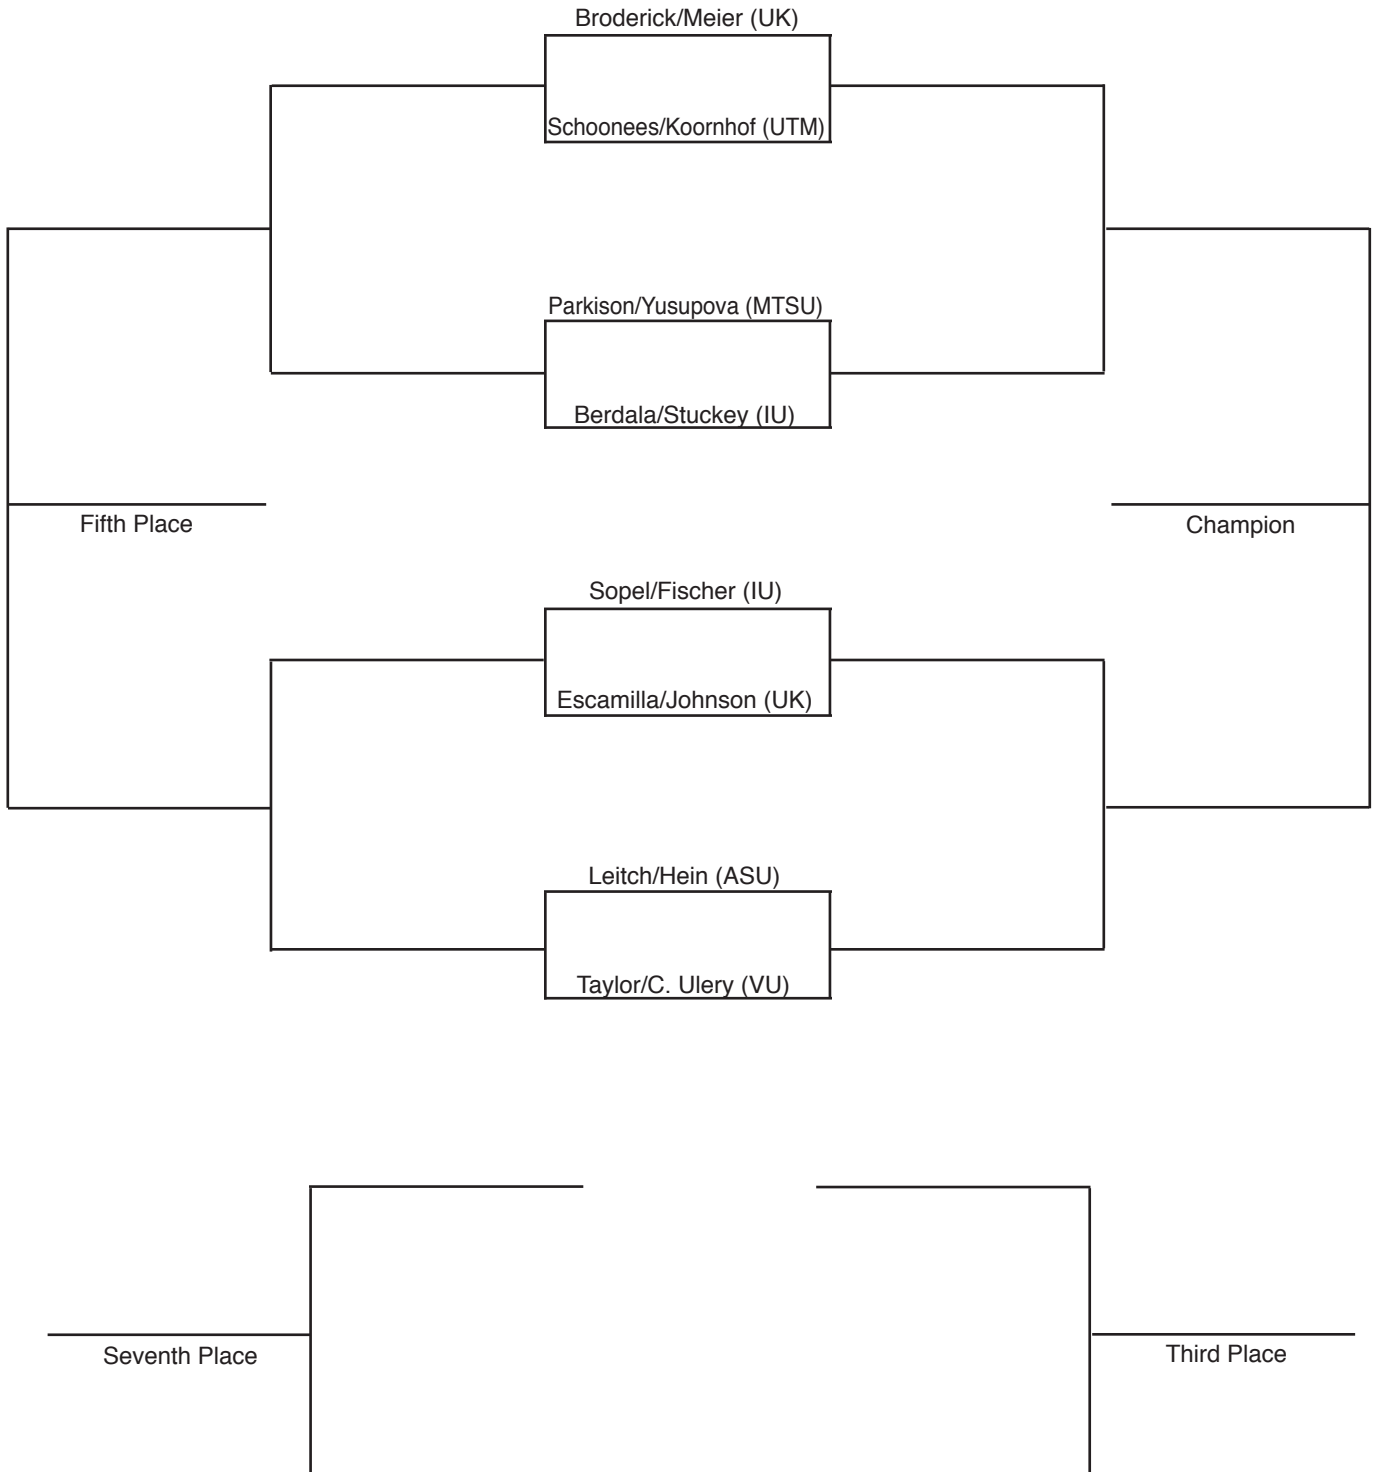

2007 June Stewart Invitational Tournament Draws

MICHAEL CHAD CRUNK DOUBLES DRAW