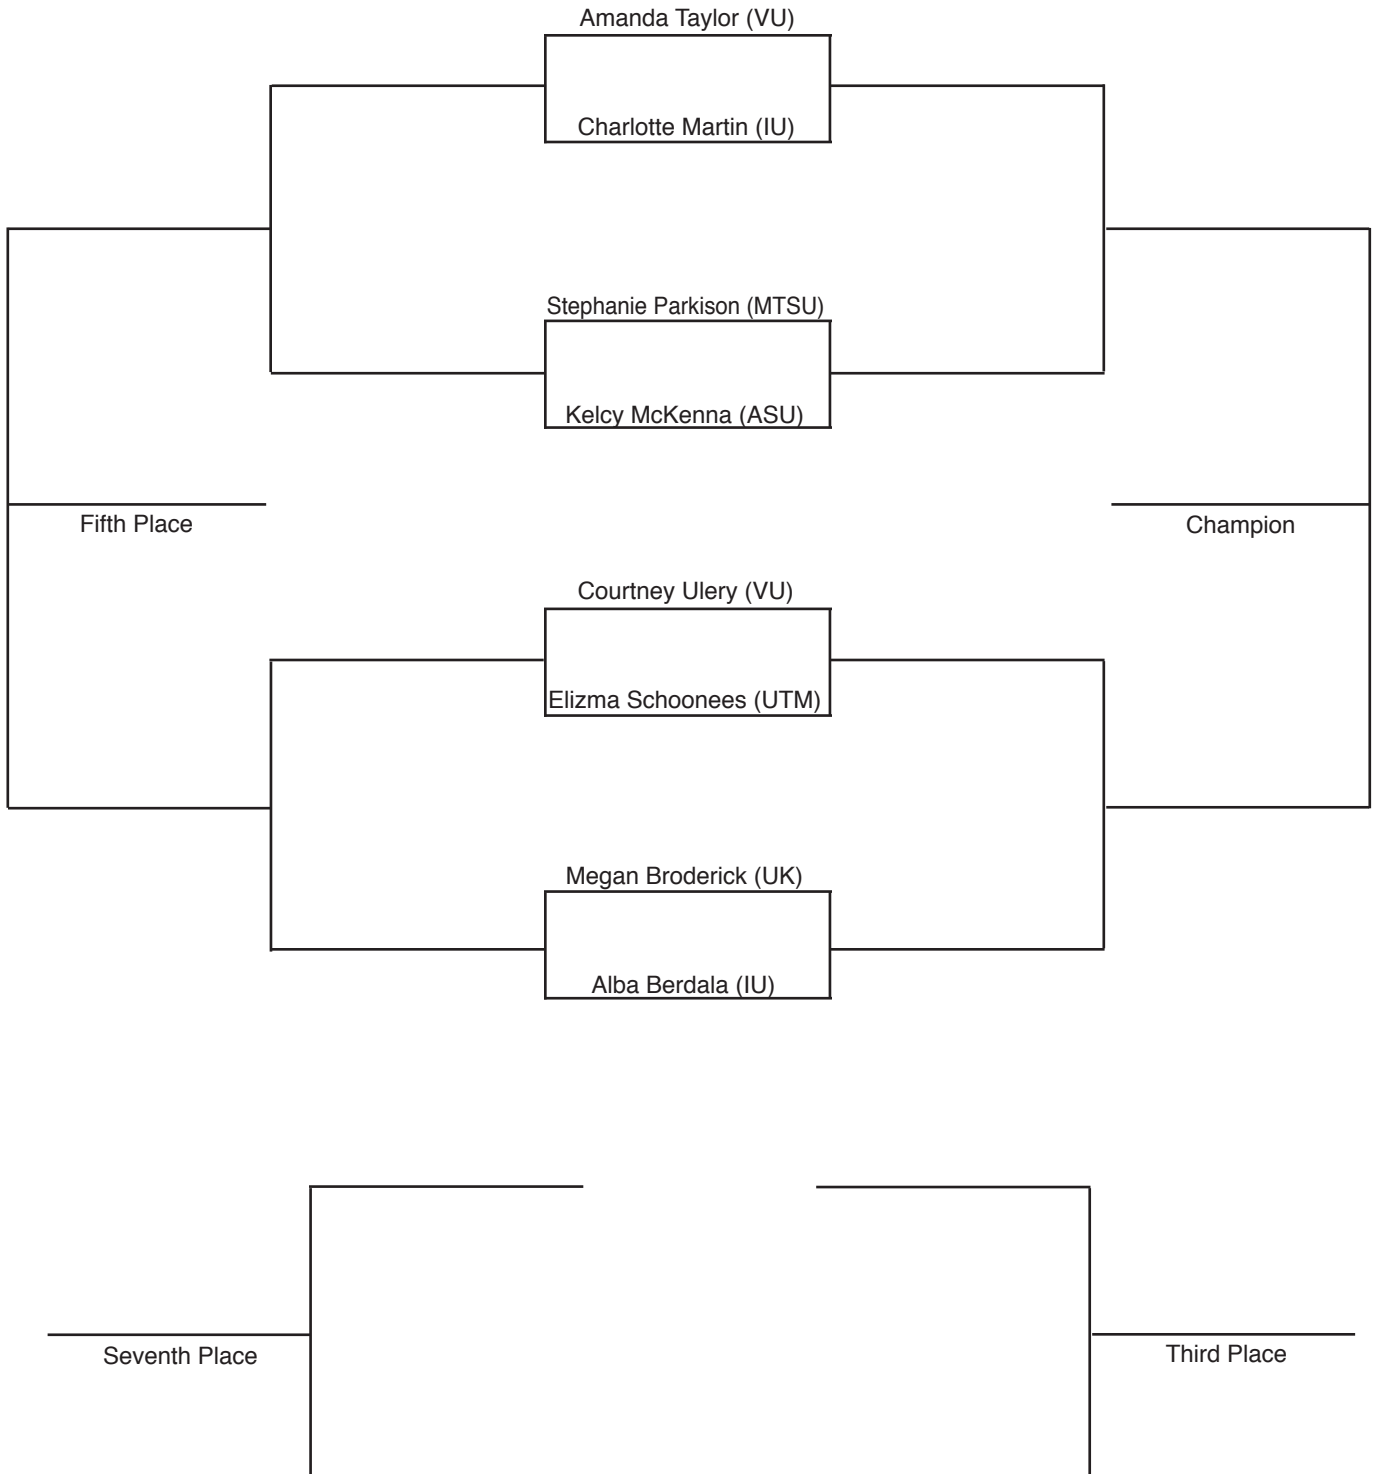

2007 June Stewart Invitational Tournament Draws

CRAIG CLARK DRAW