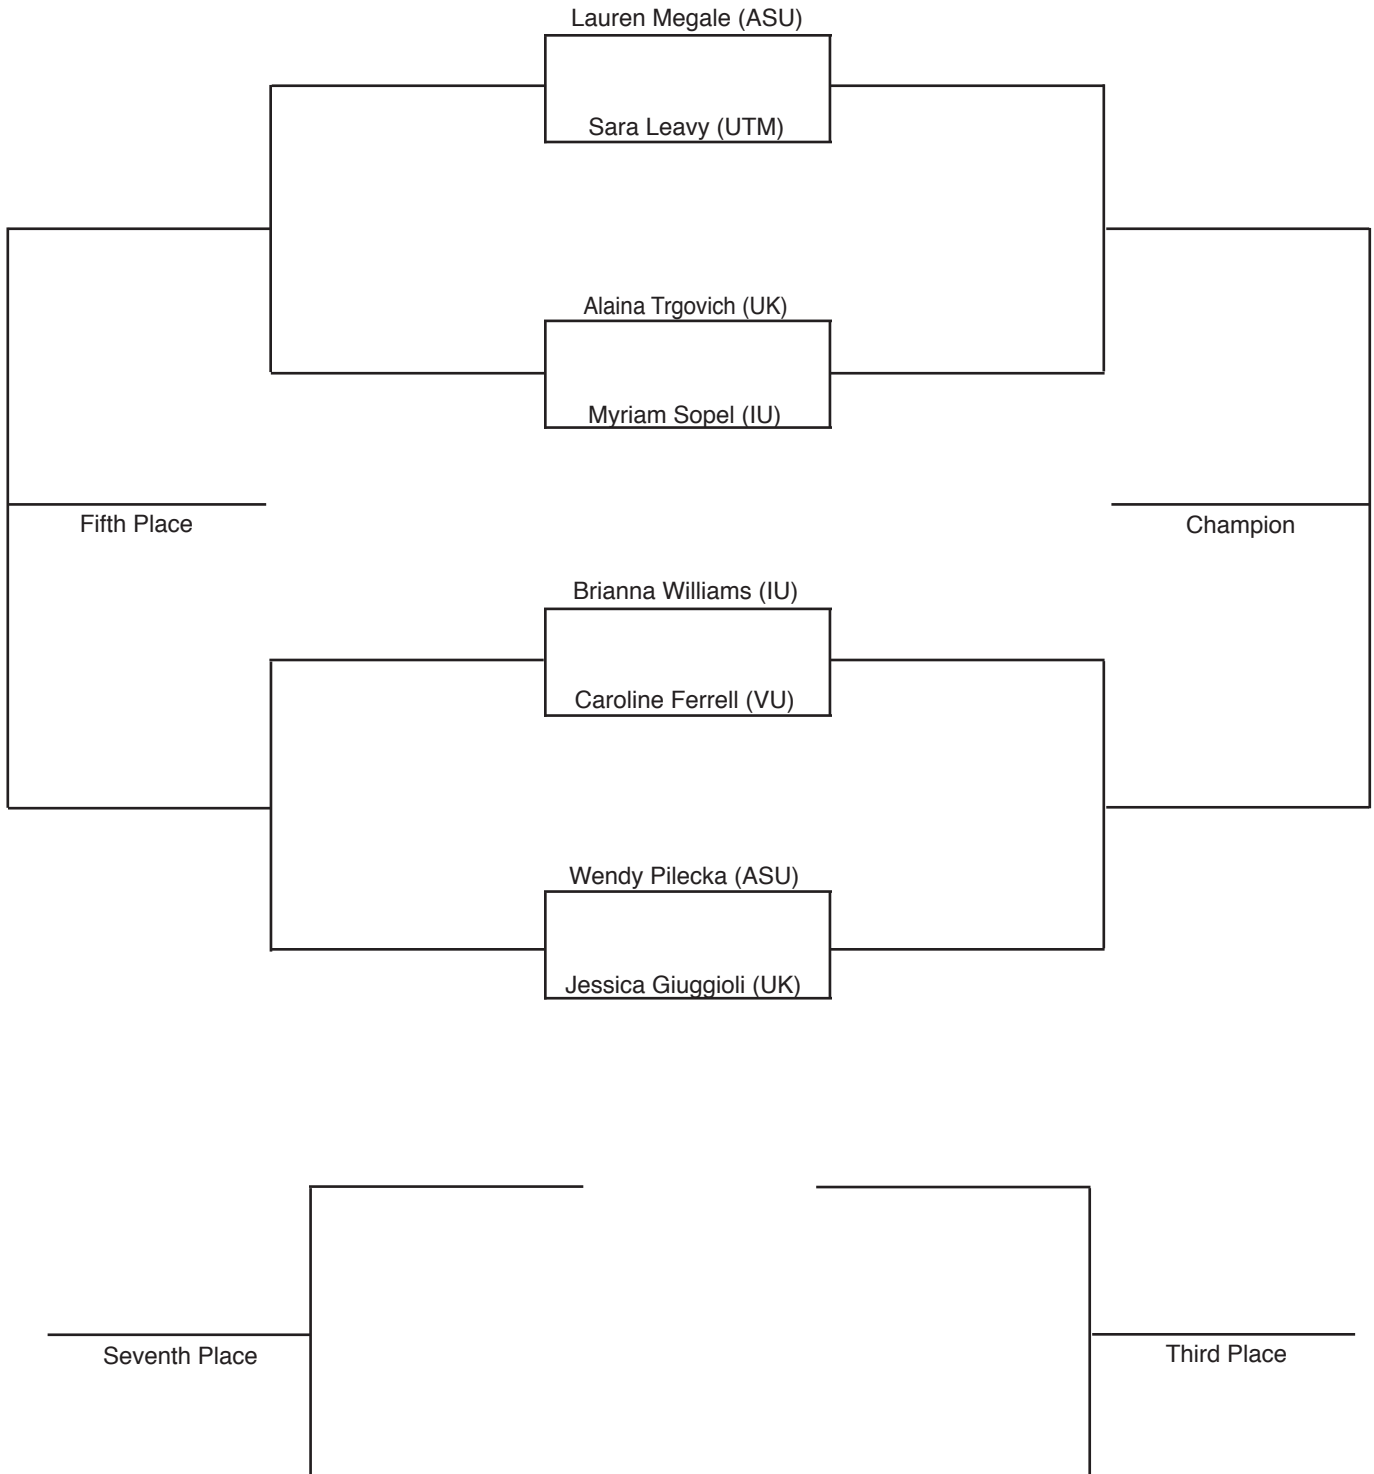

2007 June Stewart Invitational Tournament Draws

DR. JIM GAY DRAW