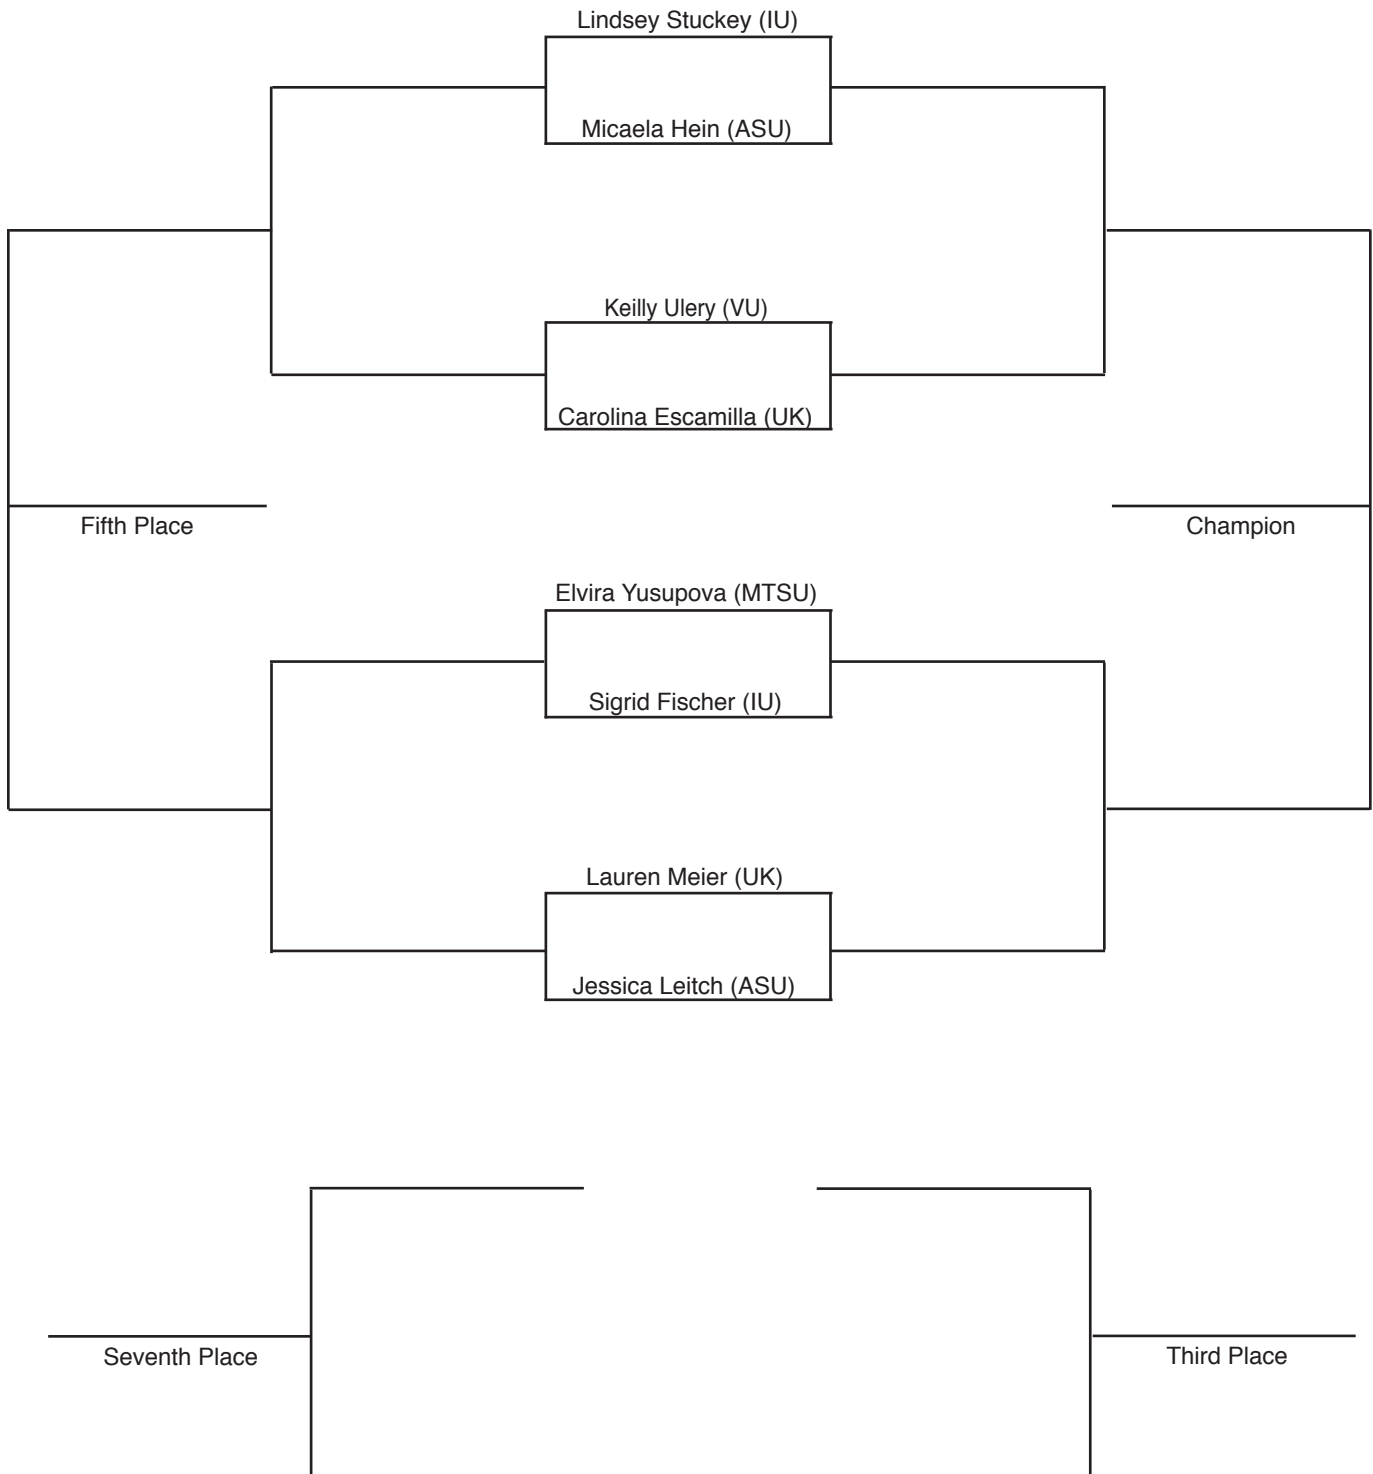

2007 June Stewart Invitational Tournament Draws

EDWARD COLLINS DRAW