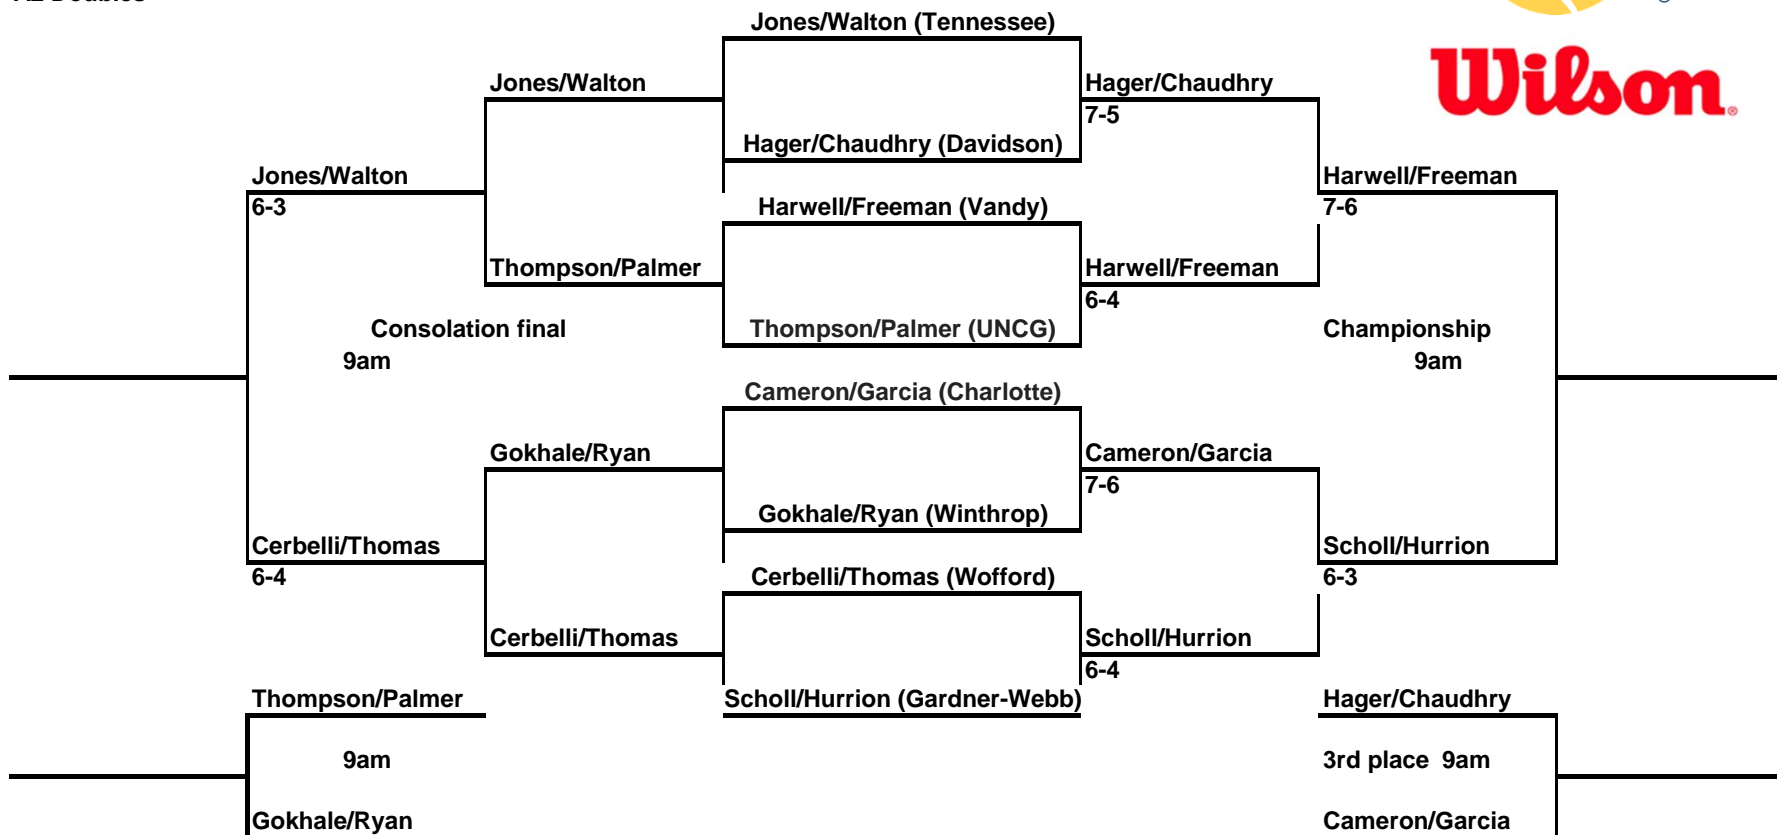

[49ers Fall Invitational]

An Intercollegiate Tennis Association Sanctioned Event
 Hosted by [CHARLOTTE] * [OCTOBER 27-29]

A1 Doubles

[49ers Fall Invitational]

An Intercollegiate Tennis Association Sanctioned Event
 Hosted by [CHARLOTTE] * [OCTOBER 27-29]

A2 Doubles

[49ers Fall Invitational]

An Intercollegiate Tennis Association Sanctioned Event
 Hosted by [CHARLOTTE] * [OCTOBER 27-29]

B1 Doubles

[49ers Fall Invitational]

An Intercollegiate Tennis Association Sanctioned Event
 Hosted by [CHARLOTTE] * [OCTOBER 27-29]