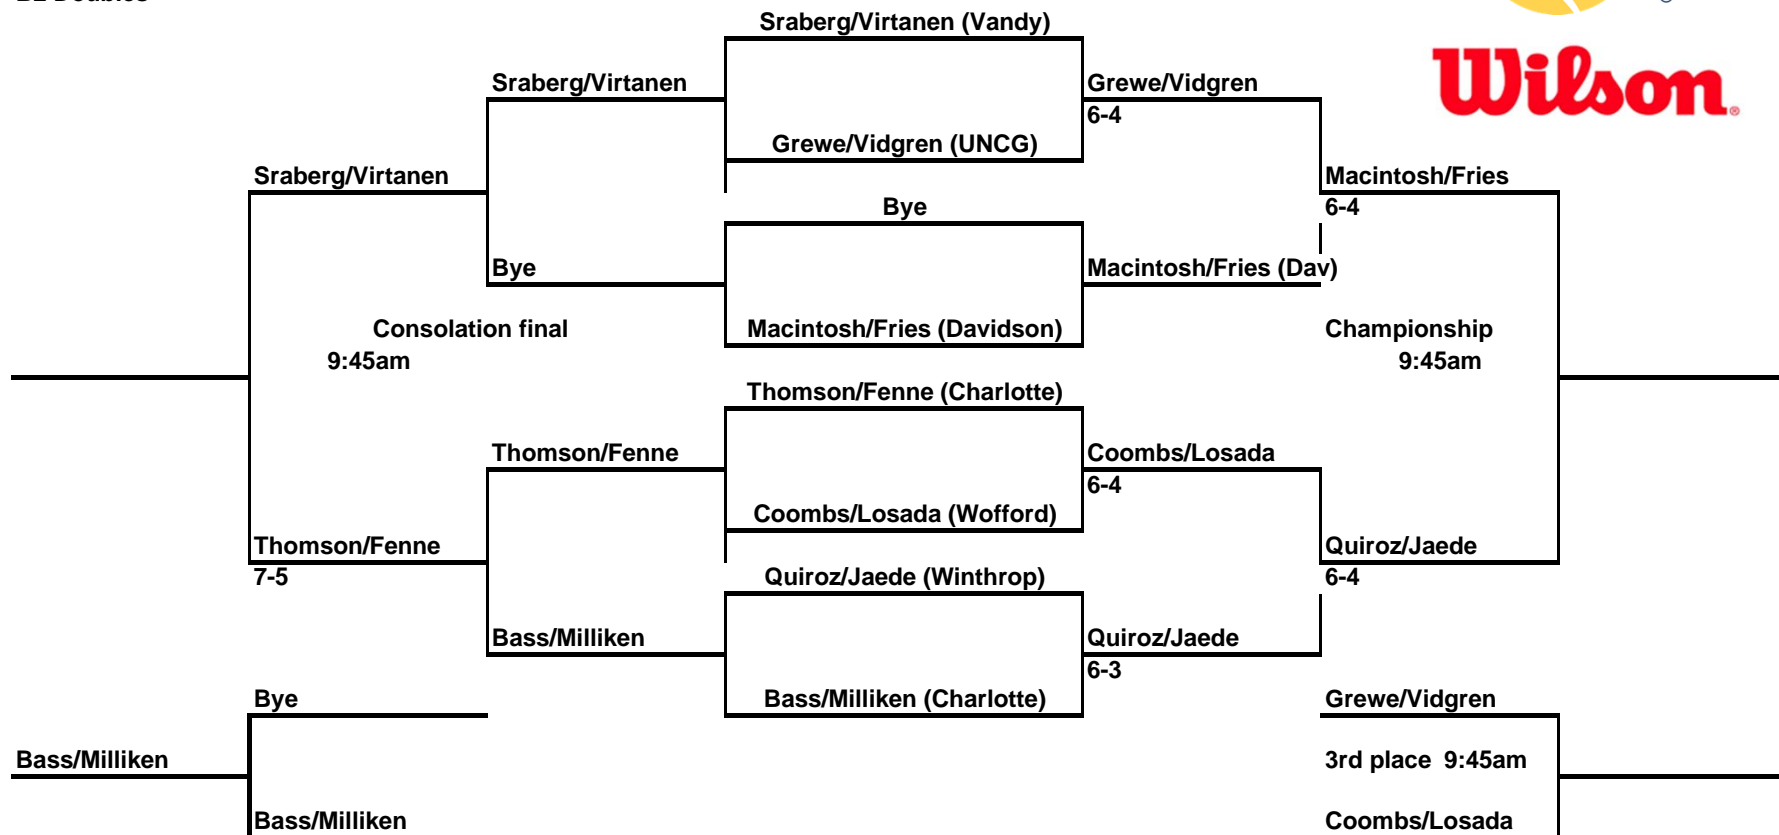

[49ers Fall Invitational]

An Intercollegiate Tennis Association Sanctioned Event
Hosted by [CHARLOTTE] * [OCTOBER 27-29]

B2 Doubles