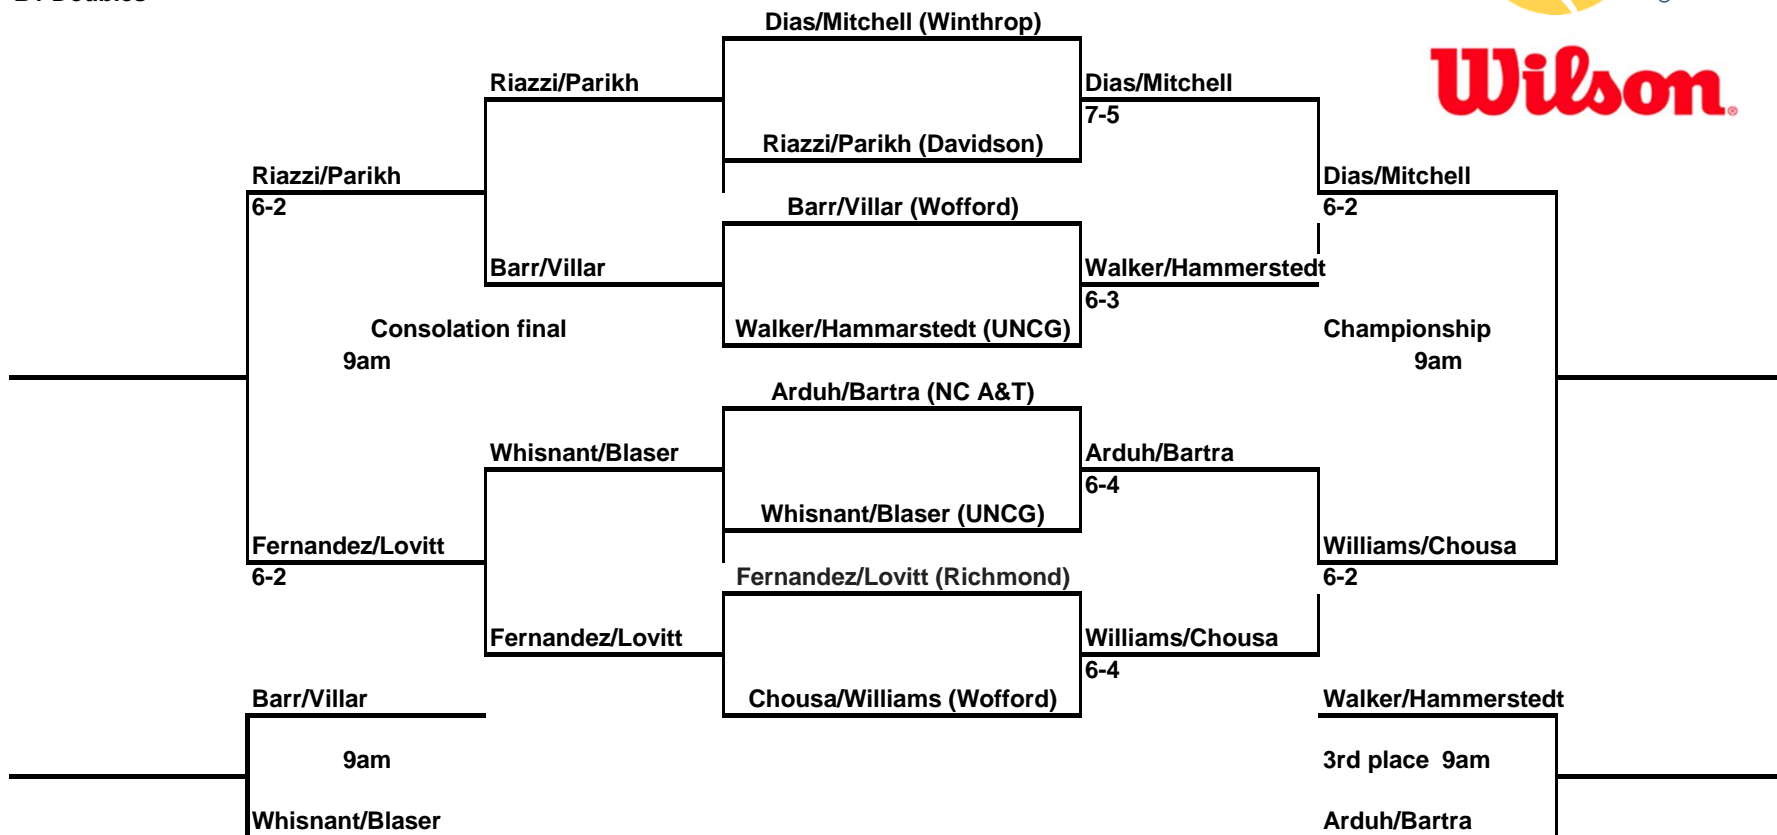

[49ers Fall Invitational]

An Intercollegiate Tennis Association Sanctioned Event
 Hosted by [CHARLOTTE] * [OCTOBER 27-29]

A1 Doubles

[49ers Fall Invitational]

An Intercollegiate Tennis Association Sanctioned Event
 Hosted by [CHARLOTTE] * [OCTOBER 27-29]

A2 Doubles

[49ers Fall Invitational]

An Intercollegiate Tennis Association Sanctioned Event
 Hosted by [CHARLOTTE] * [OCTOBER 27-29]

B1 Doubles

[49ers Fall Invitational]

An Intercollegiate Tennis Association Sanctioned Event
 Hosted by [CHARLOTTE] * [OCTOBER 27-29]

B2 Doubles

Round Robin

Round 1

Wilson/Gonzales (NC A&T) vs Crawford/Schoen (Wofford) Wofford 6-4

Lawrence/Caban (NC A&T) vs Puga/Brennan (Gardner-Webb) GW 6-2

Round 2

Lawrence/Caban (NC A&T) vs Crawford/Schoen (Wofford) Wofford 6-4