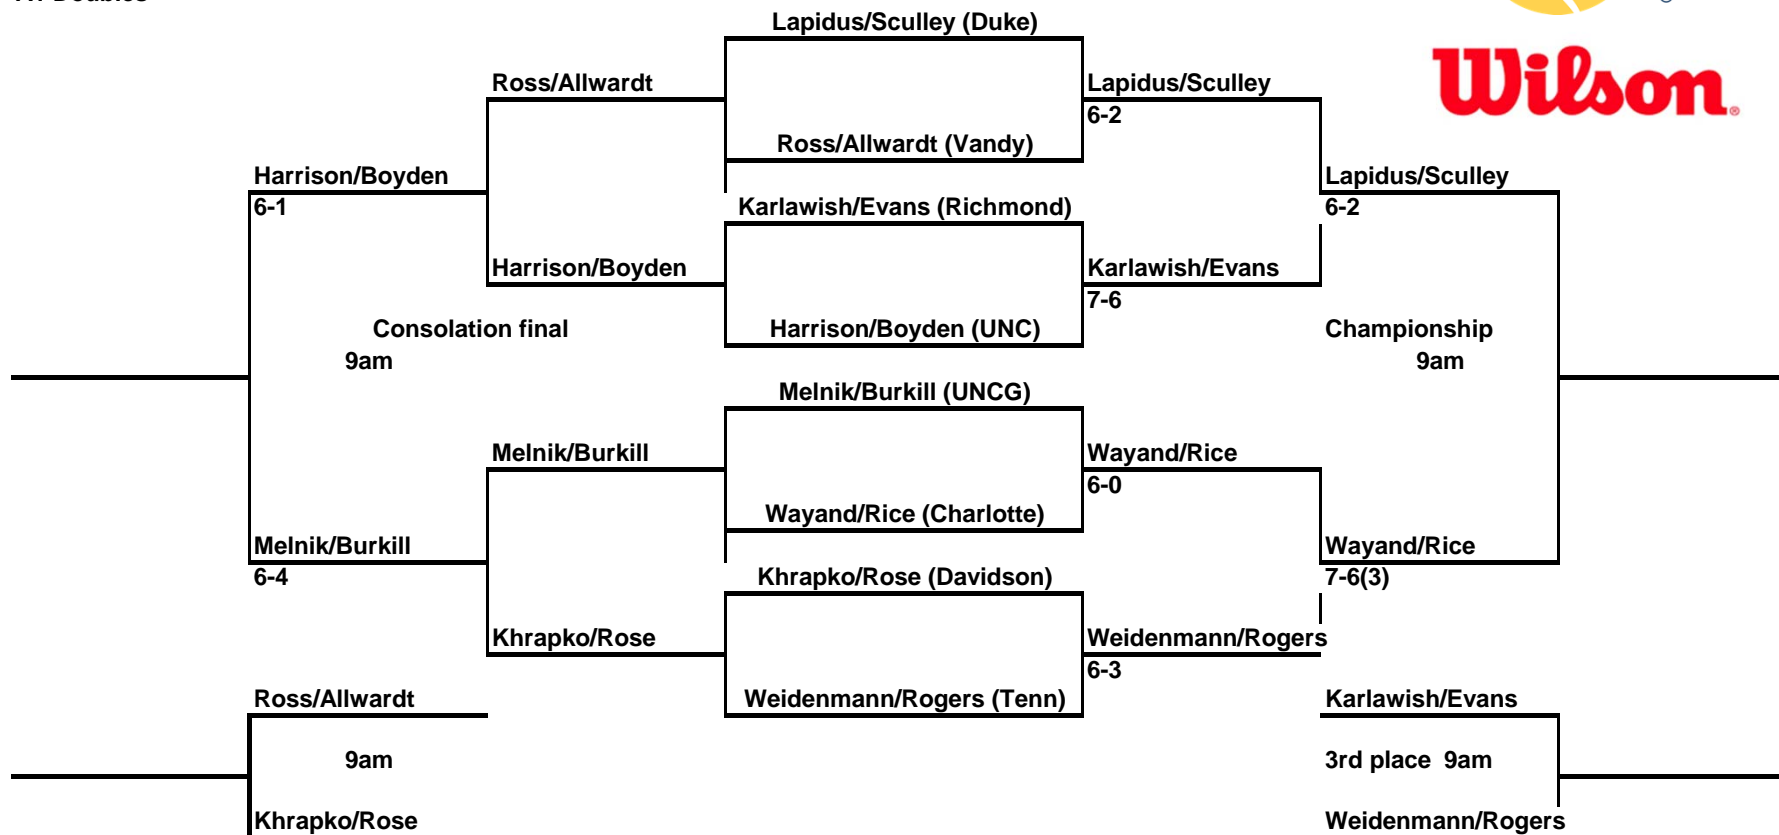

[49ers Fall Invitational]

An Intercollegiate Tennis Association Sanctioned Event
 Hosted by [CHARLOTTE] * [OCTOBER 27-29]

A1 Doubles

[49ers Fall Invitational]

An Intercollegiate Tennis Association Sanctioned Event
 Hosted by [CHARLOTTE] * [OCTOBER 27-29]

A2 Doubles

[49ers Fall Invitational]

An Intercollegiate Tennis Association Sanctioned Event
 Hosted by [CHARLOTTE] * [OCTOBER 27-29]

B1 Doubles

[49ers Fall Invitational]

An Intercollegiate Tennis Association Sanctioned Event
 Hosted by [CHARLOTTE] * [OCTOBER 27-29]