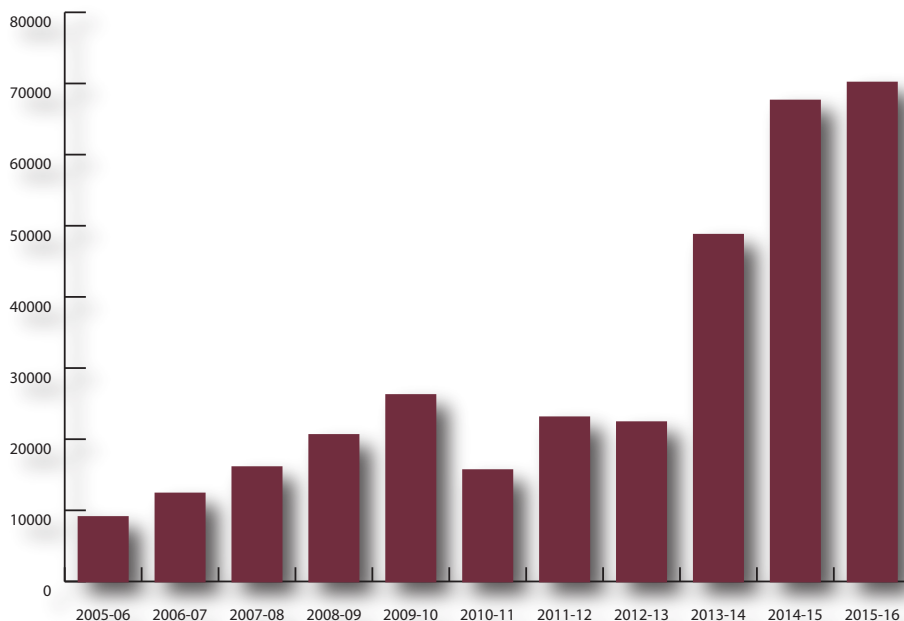

MISSISSIPPI STATE HOME ATTENDANCE THE LAST 11 SEASONS

HUMPHREY COLISEUM INDIVIDUAL RECORDS

- **Most Points**
  47 - Tan White vs. Vanderbilt [20T] (2/3/05)
- **Most Rebounds**
  26 - Sophie Ratliff vs. Shorter (2/15/88)
- **Most FG Made**
  20 - LaToya Thomas vs. Tulsa (11/17/02)
- **Most 3FG Made**
  8 - Meadow Overstreet vs. Miss. Valley St. (12/20/99)
- **Most FT Made**
  18 - Jennifer Fambrough vs. Northwestern St. (12/19/88)
- **Most Assists**
  13 - Katia May, vs. Tennessee Tech (11/21/13)
- **Most Steals**
  13 - Katia May, vs. Tennessee Tech (11/21/13)
- **Most Blocked Shots**
  10 - Martha Alwal vs. Jacksonville State (11/11/11)

HUMPHREY COLISEUM TEAM RECORDS

- **Most Points**
  117 - vs. Judson (2/24/86)
- **Most Rebounds**
  78 - vs. Judson (2/24/86)
- **Most FG Made**
  53 - vs. Judson (2/24/86)
- **Most 3FG Made**
  13 - vs. SE Louisiana (12/16/04)
- **Most FT Made**
  36 - vs. SE Louisiana (12/20/13)
- **Most Assists**
  30 - vs. Mississippi Valley (11/24/15)
- **Most Steals**
  30 - vs. Mississippi Valley (12/20/99)
- **Most Blocked Shots**
  14 - vs. Jacksonville State (11/11/11)